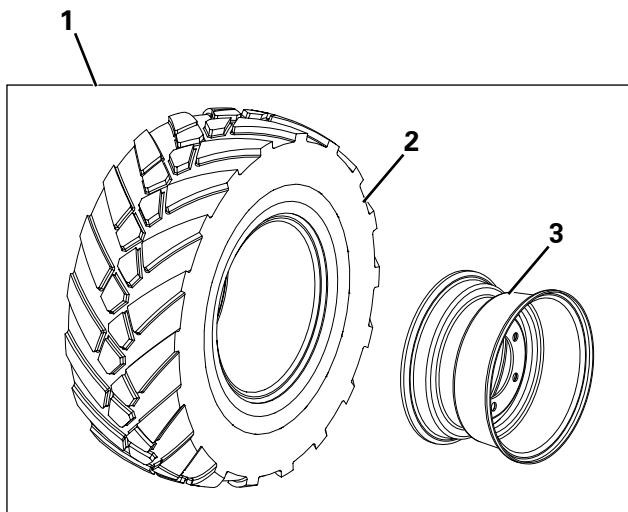

MPT WHEEL & TYRE ASSEMBLY

Item	Part No.	Description	Qty	U/M
1	T104011	WHEEL ASSEMBLY	4.0	EA
2	T54144	TYRE	1.0	EA
3	T102372	WHEEL RIM	1.0	EA