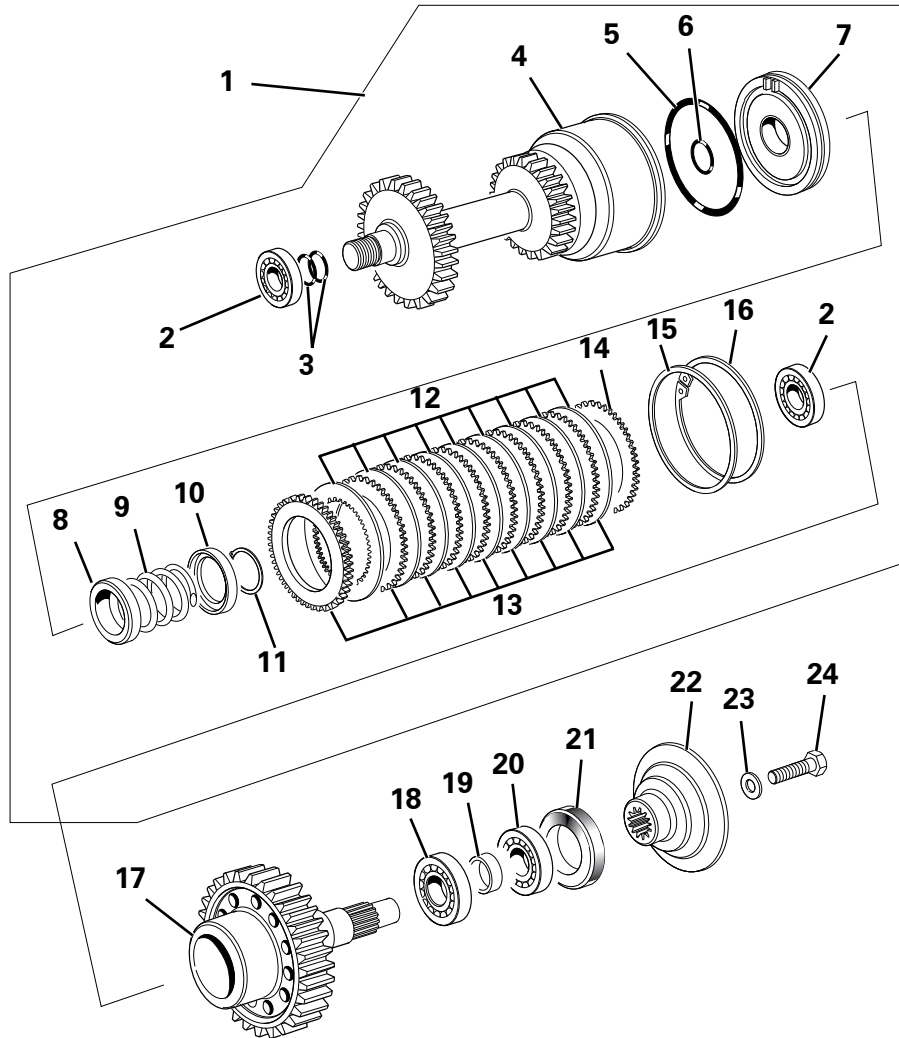

TRANSMISSION - MAINSHAFT

Item	Part No.	Description	Qty	U/M
1	T54401	CLUTCH ASSEMBLY - MAINSHAFT	1.0	EA
2	T51688	TAPER ROLLER BEARING	2.0	EA
3	T2516	SEAL RING	2.0	EA
4	T53372	MAINSHAFT GEAR	1.0	EA
5	T2498	'O' RING	1.0	EA
6	T1725	'O' RING	1.0	EA
7	T54404	PISTON	1.0	EA
8	T54403	OIL BAFFLE	1.0	EA
9	T1711	SPRING	1.0	EA
10	T1723	SPRING RETAINER	1.0	EA
11	T52217	CIRCLIP	1.0	EA
12	T2503	FRICTION PLATE	9.0	EA
13	T1720	COUNTER PLATE	9.0	EA
14	T54402	PRESSURE PLATE KIT	1.0	EA
15	T1709	CIRCLIP	1.0	EA
16	T50317	SHIM	A/R	EA
17	T54496	GEAR TRANSFER	1.0	EA
18	T51956	BEARING	1.0	EA
19	T52509	SPACER KIT	1.0	EA
20	T51957	BEARING	1.0	EA
21	T2579	OIL SEAL	1.0	EA
22	T50571	FLANGE	1.0	EA
23	T54497	WASHER	1.0	EA
24	T54498	SET SCREW	1.0	EA