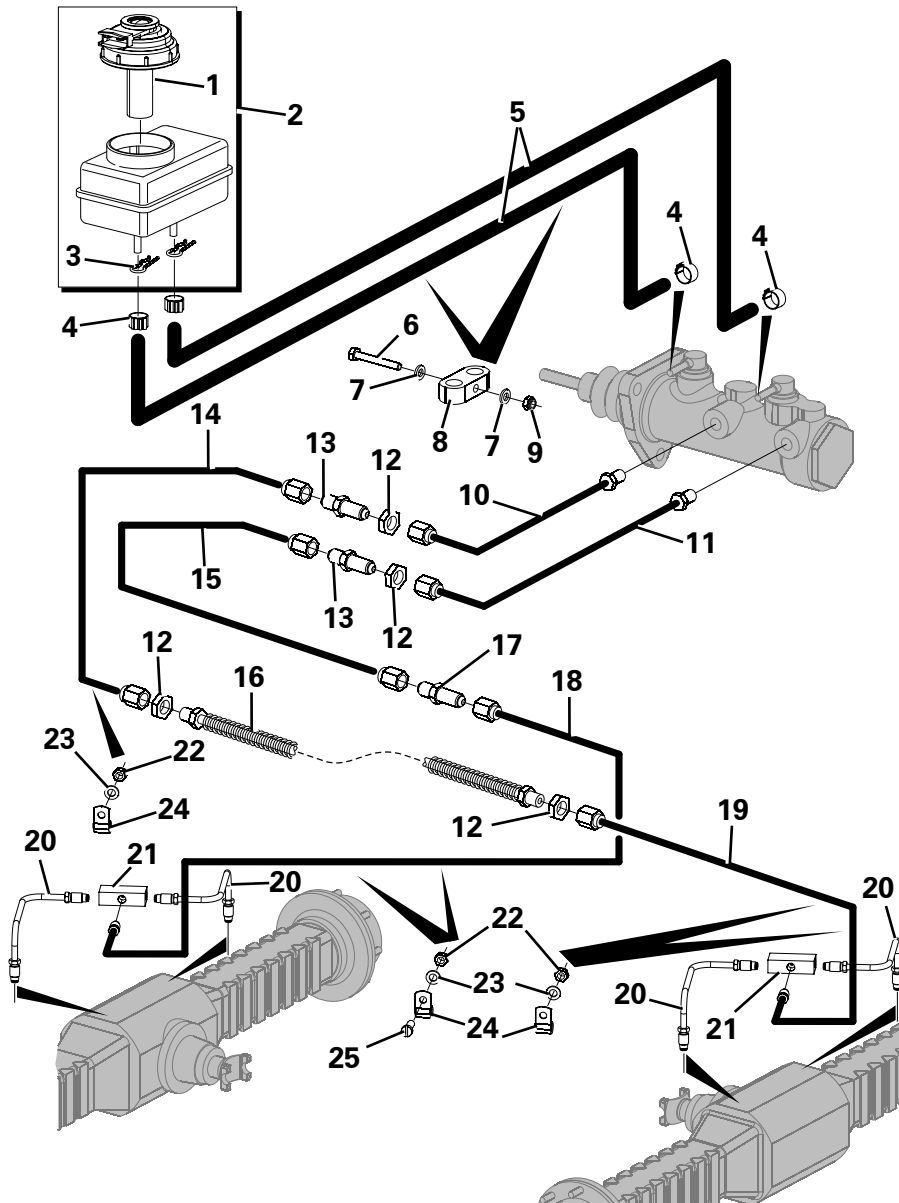

BRAKE CIRCUIT

Item	Part No.	Description	Qty	U/M
1	T18236	RESERVOIR CAP	1.0	EA
2	T105230	BRAKE M/CYL.RESERVOIR	1.0	EA
3	T52646	RESERVOIR 'P' CLIP	2.0	EA
4	T100691	HOSE CLIP	4.0	EA
5	T106081	MASTER CYLINDER - RESERVOIR HOSE	2.0	EA
6	T17155	BOLT	2.0	EA
7	T13911	WASHER	3.0	EA
8	T101039	PIPE CLAMP	2.0	EA
9	T16481	NYLOC NUT	1.0	EA
10	T104502	BRAKE PIPE	1.0	EA
11	T104503	BRAKE PIPE	1.0	EA
12	T8942	LOCK NUT	4.0	EA
13	T100697	BRAKE B/H UNION	2.0	EA
14	T106355	BRAKE PIPE	1.0	EA
15	T104508	BRAKE PIPE	1.0	EA
16	T100335	FLEXIBLE BRAKEHOSE	1.0	EA
17	T9441	DOUBLE ENDED UNION	1.0	EA
18	T106326	BRAKE PIPE (REAR)	1.0	EA
19	T105947	BRAKE PIPE (FRONT)	1.0	EA
20	T104515	BRAKE PIPE CROSSOVER	4.0	EA
21	T104520	BRAKE TEE	2.0	EA
22	T16613	NYLOC NUT	5.0	EA
23	T16612	WASHER	5.0	EA
24	T11452	P CLIP	5.0	EA
25	T16610	CHEESE HEAD SCREW	2.0	EA