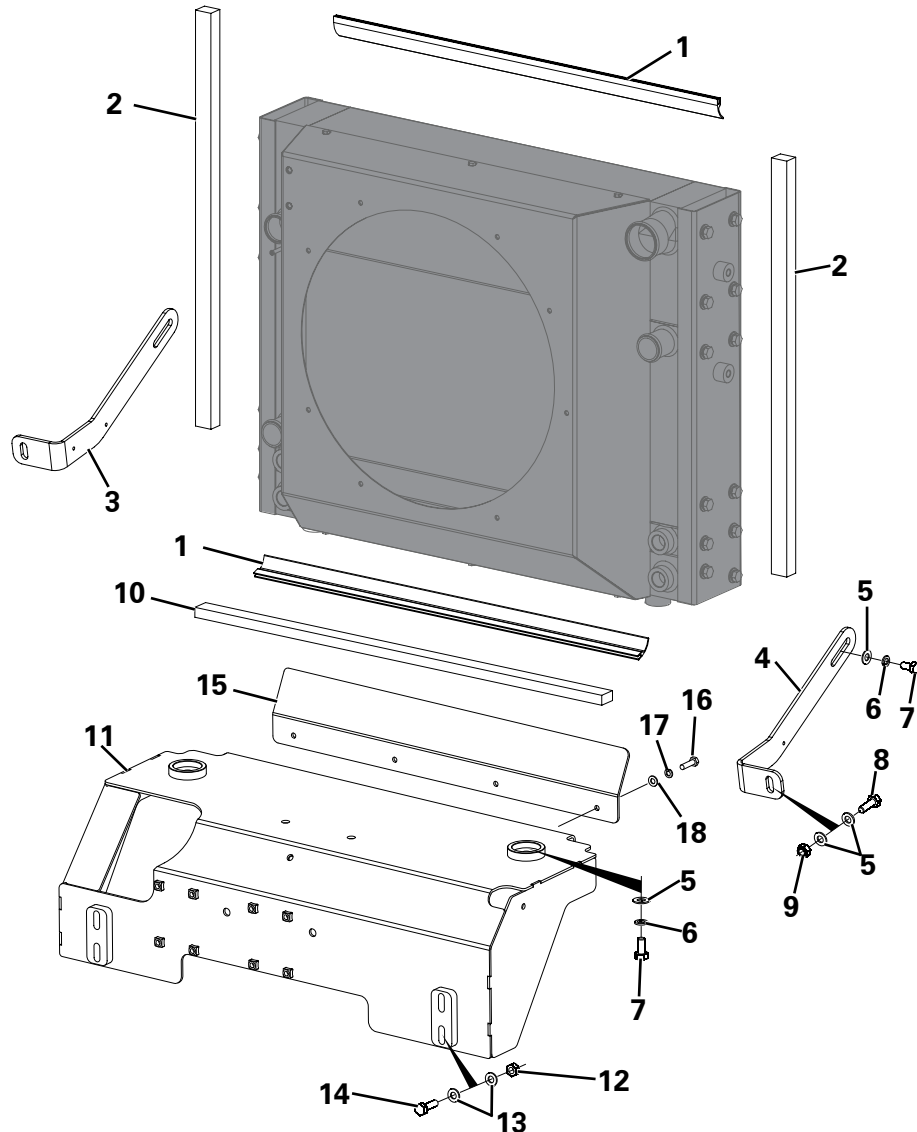

RADIATORS SEALS AND FIXINGS

Item	Part No.	Description	Qty	U/M
1	T102051	SEAL (TOP & BOTTOM)	2.0	EA
2	T104352	RADIATOR SIDE SEAL	2.0	EA
3	T104360	RADIATOR STAY RH	1.0	EA
4	T104361	RADIATOR STAY LH	1.0	EA
5	T14748	HD WASHER	8.0	EA
6	T14080	SPRING WASHER	4.0	EA
7	T102903	SET SCREW	4.0	EA
8	T100470	SET SCREW	2.0	EA
9	T14283	STOVER NUT	2.0	EA
10	T106258	RADIATOR BOTTOM SEAL	1.0	EA
11	T106212	RADIATOR MOUNTING ASSY	1.0	EA
12	T13064	STOVER NUT	4.0	EA
13	T10734	HEAVY DUTY WASHER	8.0	EA
14	T17079	SET SCREW	4.0	EA
15	T106256	RADIATOR MOUNT SEALING PLATE	1.0	EA
16	T14152	BOLT	4.0	EA
17	T12972	SPRING WASHER	4.0	EA
18	T12873	WASHER	4.0	EA