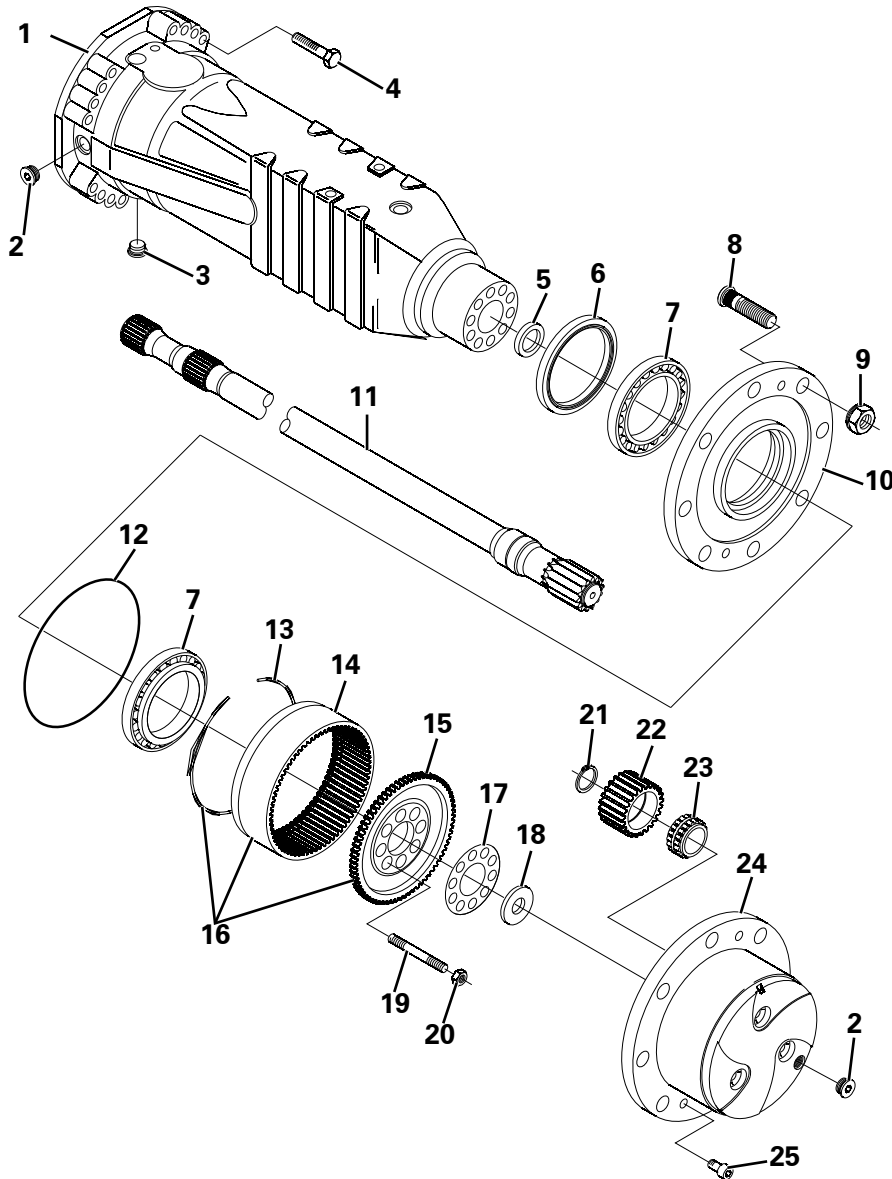

ROPS FRAME ASSEMBLY

Item	Part No.	Description	Qty	U/M
1	T105576	LED BEACON - AMBER	1.0	EA
2	T106213	HINGED ROPS FRAME ASSEMBLY	1.0	EA
3	T100134	BEACON STEM	2.0	EA
4	T101154	LOCK NUT	4.0	EA
5	T106234	BOLT	1.0	EA
6	T17306	WASHER	2.0	EA
7	T106002	TWIN BEACON MOUNT	1.0	EA
8	T20325	STOVER NUT	1.0	EA
9	T53876	ROPS PIN ASSEMBLY	2.0	EA
10	T16477	SET SCREW	2.0	EA
11	T13911	WASHER	2.0	EA
12	T12509	NUT	2.0	EA
13	T13362	SPRING WASHER	2.0	EA
14	T100225	GAS SPRING	1.0	EA
15	T106072	BEACON HARNESS	1.0	EA
16	T53960	BOLT	2.0	EA
17	T53961	NYLOC NUT	2.0	EA
18	T53962	WASHER	4.0	EA
19	T15571	BOLT	8.0	EA
20	T14910	STOVER NUT	8.0	EA