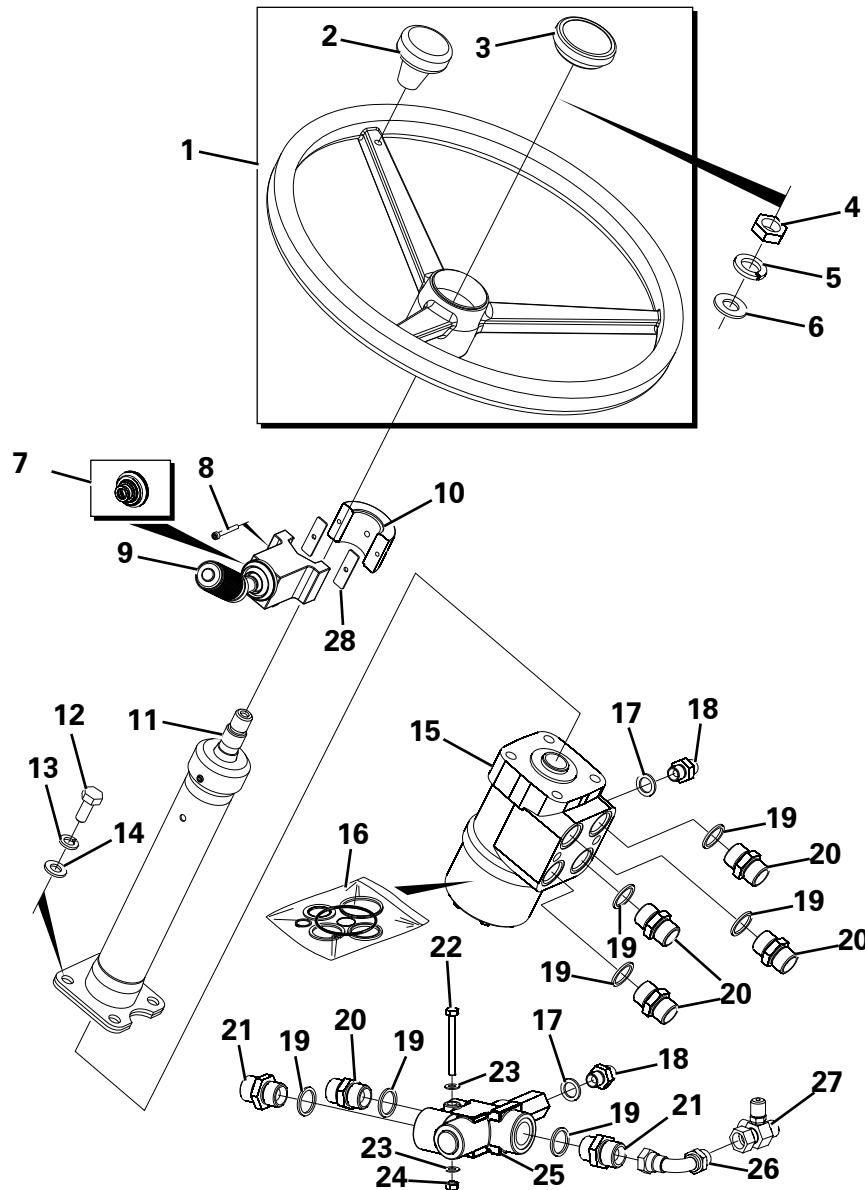

◆ Awaiting supplier information please contact Thwaites parts department

DASH PANEL ASSEMBLY

Item	Part No.	Description	Qty	U/M
* 1	T107062	DASH PANEL ASSY	1.0	EA
* 2	T107060	SPOT DISPLAY	1.0	EA
3	T106192	INDICATOR SWITCH	1.0	EA
4	T52304	SWITCH SEAL	4.0	EA
5	T102798	SWITCH MOUNTING PANEL	1.0	EA
6	T106195	MOUNTING PANEL GASKET	1.0	EA
7	T104657	IGNITION SWITCH BACKING PLATE	1.0	EA
8	T52302	HORN PUSH	1.0	EA
9	T19840	BUTTON HEAD SOCKET SCREW	4.0	EA
10	T14837	SPRING WASHER	4.0	EA
11	T15830	HEAVY DUTY WASHER	4.0	EA
12	T106197	SECURITY SCREW	4.0	EA
13	T19582	SPRING WASHER	4.0	EA
14	T16956	WASHER	4.0	EA
15	T106190	CAMERA MONITOR BRACKET	1.0	EA
16	T105992	CAMERA MONITOR	1.0	EA
17	T106412	GASKET	1.0	EA
18	T13911	WASHER	3.0	EA
19	T100315	DOME HEAD SCREW	3.0	EA
20	T52448	MOUNTING PANEL GASKET	2.0	EA
21	T52446	SWITCH MOUNTING PANEL	4.0	EA
22	T52303	SWITCH BLANK	1.0	EA
23	T100046	HAZARD SWITCH	1.0	EA
24	T104633	IGNITION SWITCH	1.0	EA
25	T104703	KEY CYLINDER NUT (IGNITION)	1.0	EA
26	T104634	IGNITION SWITCH KEY	1.0	EA
27	T104702	KEY CYLINDER (IGNITION)	1.0	EA
28	T100902	BUZZER	1.0	EA
29	T106188	DASH PANEL	1.0	EA
30	T104530	DPF REGENERATION SWITCH	1.0	EA
31	T106193	LIGHT SWITCH	1.0	EA

FRONT CAMERA

Item	Part No.	Description	Qty	U/M
1	T105994	CAMERA CABLE - 5M	1.0	EA
2	M1077	CABLE CONDUIT - SPLIT	A/R	EA
3	T105993	CAMERA BULLET STYLE	1.0	EA
4	T106110	CAMERA MOUNT TOP PLATE	1.0	EA
5	T17070	SOCKET C.SUNK HD SCREW	2.0	EA
6	T106109	CAMERA MOUNT BASE PLATE	1.0	EA
7	T11514	P CLIP	1.0	EA
8	T12973	WASHER	2.0	EA
9	T19007	STOVER NUT	2.0	EA