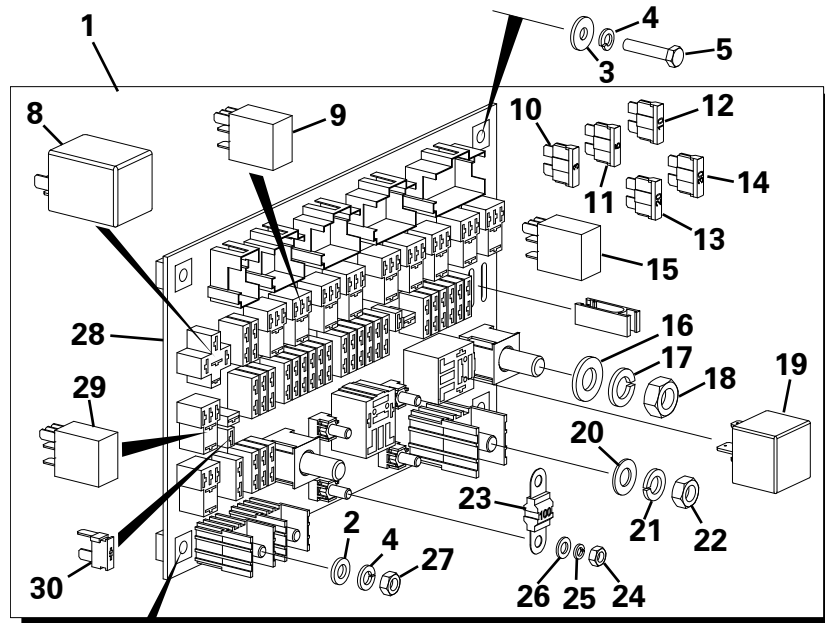

DISTRIBUTION BOARD

Item	Part No.	Description	Qty	U/M
1	◆	MAIN BOARD ASSEMBLY	1.0	EA
*	2	T13911 WASHER	4.0	EA
*	3	T15830 HEAVY DUTY WASHER	4.0	EA
	4	T14837 SPRING WASHER	6.0	EA
	5	T11433 SET SCREW	2.0	EA
	6	T11433 SET SCREW	2.0	EA
*	7	T107010 P CLIP	2.0	EA
	8	T106536 RELAY FLASHER UNIT LED	1.0	EA
	9	T106535 RELAY - FUEL PUMP	1.0	EA
	10	T105709 3A ATO FUSE	4.0	EA
	11	T106652 5A ATO FUSE	3.0	EA
	12	T104966 10A ATO FUSE	15.0	EA
	13	T105707 20A ATO FUSE	2.0	EA
	14	T106654 30A ATO FUSE	2.0	EA
	15	T54368 RELAY	8.0	EA
	16	T15819 WASHER	2.0	EA
	17	T13362 SPRING WASHER	2.0	EA
	18	T12509 NUT	2.0	EA
	19	T106209 POWER RELAY	2.0	EA
	20	T12973 WASHER	1.0	EA
	21	T12972 SPRING WASHER	1.0	EA
	22	T9775 NUT	1.0	EA
	23	T54476 FUSE 100AMP MIDI	2.0	EA
	24	T15467 NUT	4.0	EA
	25	T19582 SPRING WASHER	4.0	EA
	26	T16612 WASHER	4.0	EA
	27	T10431 NUT	2.0	EA
	28	◆ MAIN BOARD	1.0	EA
	29	T106534 RELAY - TIMER	1.0	EA
	30	T106656 DIODE - 1A	2.0	EA

◆ Awaiting supplier information please contact Thwaites parts department