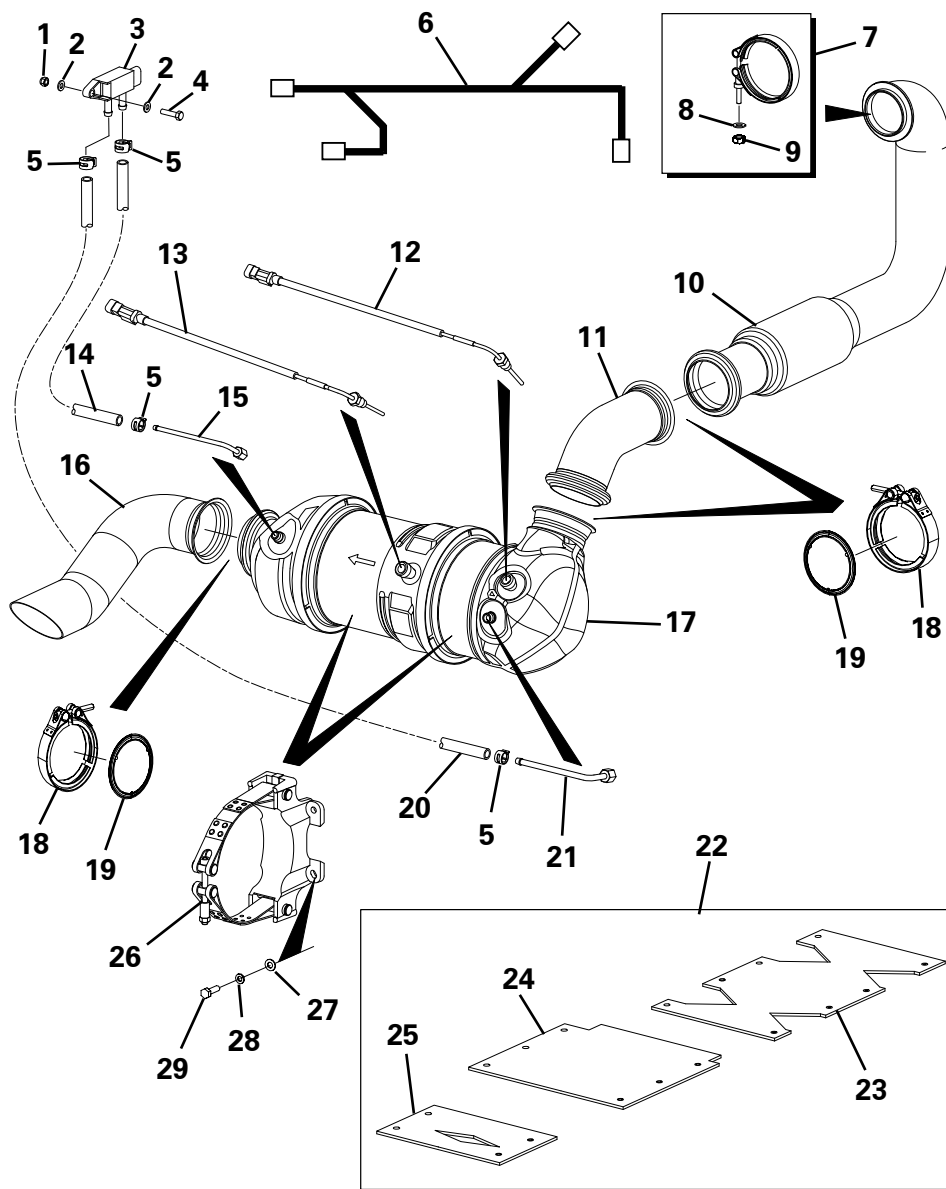

EXHAUST SYSTEM

Item	Part No.	Description	Qty	U/M
1	T16481	NYLOC NUT	1.0	EA
2	T13911	WASHER	2.0	EA
3	◆	DIFFERENTIAL PRESSURE SENSOR	1.0	EA
4	T11433	SETSCREW	1.0	EA
5	T104551	CLIP	4.0	EA
6	T106092	HARNES - EAT	1.0	EA
7	T54329	V CLAMP	1.0	EA
8	T54331	WASHER	1.0	EA
9	T54330	NUT	1.0	EA
10	T106165	EXHAUST PIPE - TURBO	1.0	EA
11	T106162	EXHAUST PIPE - DPF	1.0	EA
12	◆	SENSOR - EXHAUST TEMPERATURE	1.0	EA
13	◆	SENSOR - EXHAUST TEMPERATURE	1.0	EA
14	T106381	HOSE - PRESSURE AFTER DPF	1.0	EA
15	◆	PIPE 2	1.0	EA
16	T106157	EXHAUST TAIL PIPE	1.0	EA
17	◆	DPF UNIT	1.0	EA
18	T104438	EXHAUST CLAMP V-BAND	3.0	EA
19	T104439	EXHAUST GASKET	3.0	EA
20	T106382	HOSE - PRESSURE BEFORE DPF	1.0	EA
21	◆	PIPE 1	1.0	EA
22	T106244	EXHAUST HEAT SHIELD KIT	1.0	EA
23	T54500	EXHAUST HEAT JACKET TURBO TO FLEX	1.0	EA
24	T106329	EXHAUST HEAT JACKET FLEX	1.0	EA
25	T106330	EXHAUST HEAT JACKET FLEX TO FILTER	1.0	EA
26	T54554	MOUNTING STRAP	2.0	EA
27	T12973	WASHER	8.0	EA
28	T12972	SPRING WASHER	8.0	EA
29	T12694	SET SCREW	8.0	EA

◆ Awaiting supplier information please contact Thwaites parts department