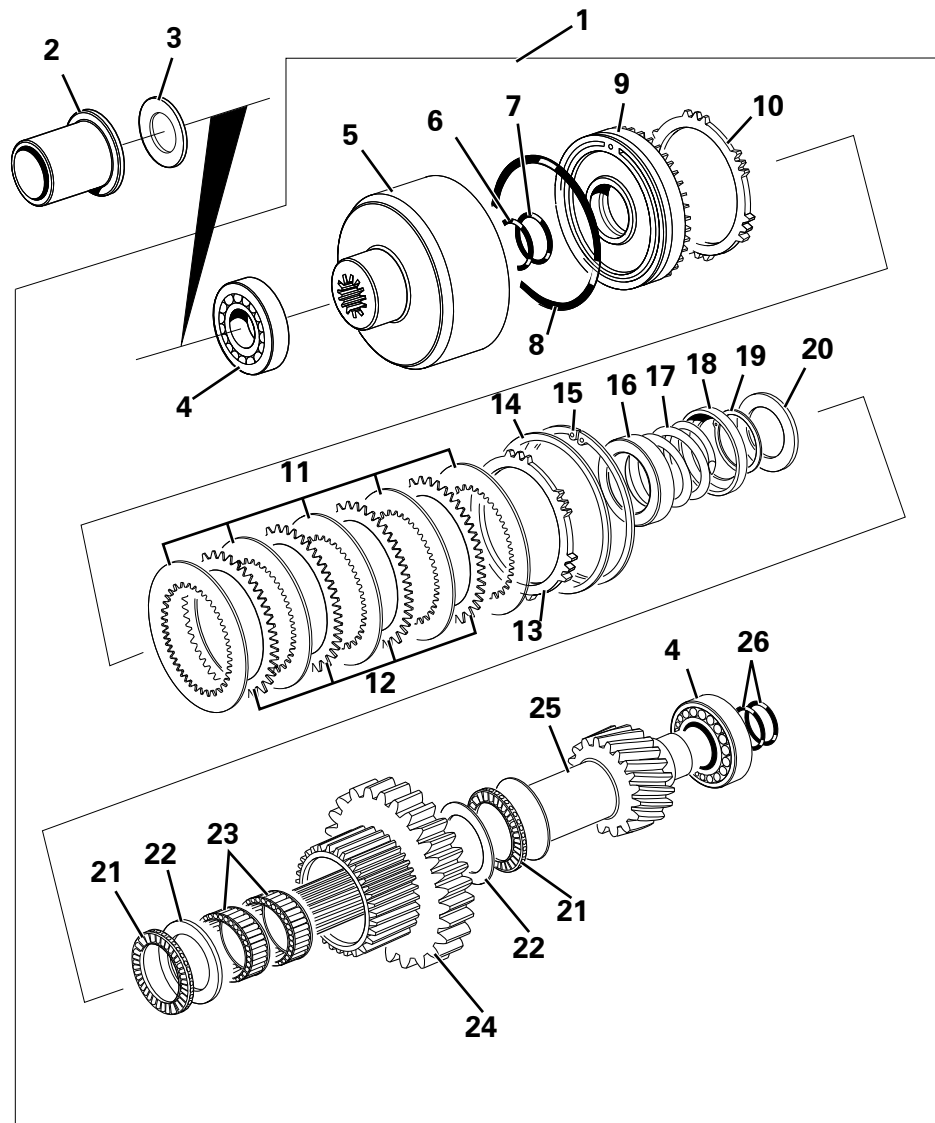

TRANSMISSION - LAYSHAFT

Item	Part No.	Description	Qty	U/M
1	T54405	CLUTCH ASSEMBLY	1.0	EA
2	T2541	SPACER	1.0	EA
3	T54411	SHIM 1.0MM	1.0	EA
4	T52145	BEARING	2.0	EA
5	T54407	HOUSING	1.0	EA
6	T50590	'O' RING	1.0	EA
7	T1725	'O' RING	1.0	EA
8	T2498	'O' RING	1.0	EA
9	T54404	PISTON	1.0	EA
10	T53370	PRESSURE PLATE	1.0	EA
11	T50589	FRICITION PLATE	7.0	EA
12	T1720	COUNTER PLATE	6.0	EA
13	T54402	PRESSURE PLATE KIT	1.0	EA
14	T50317	SHIM	A/R	EA
15	T1709	CIRCLIP	1.0	EA
16	T1722	OIL BAFFLE	1.0	EA
17	T1711	SPRING	1.0	EA
18	T1723	SPRING RETAINER	1.0	EA
19	T52217	CIRCLIP	1.0	EA
20	T50588	THRUST WASHER	1.0	EA
21	T52215	NEEDLE BEARING	2.0	EA
22	T50585	THRUST WASHER	2.0	EA
23	T50587	NEEDLE ROLLER ASSY.	2.0	EA
24	T52502	GEAR (40T)	1.0	EA
25	T54406	LAYSHAFT GEAR 18T	1.0	EA
26	T2516	SEAL RING	2.0	EA