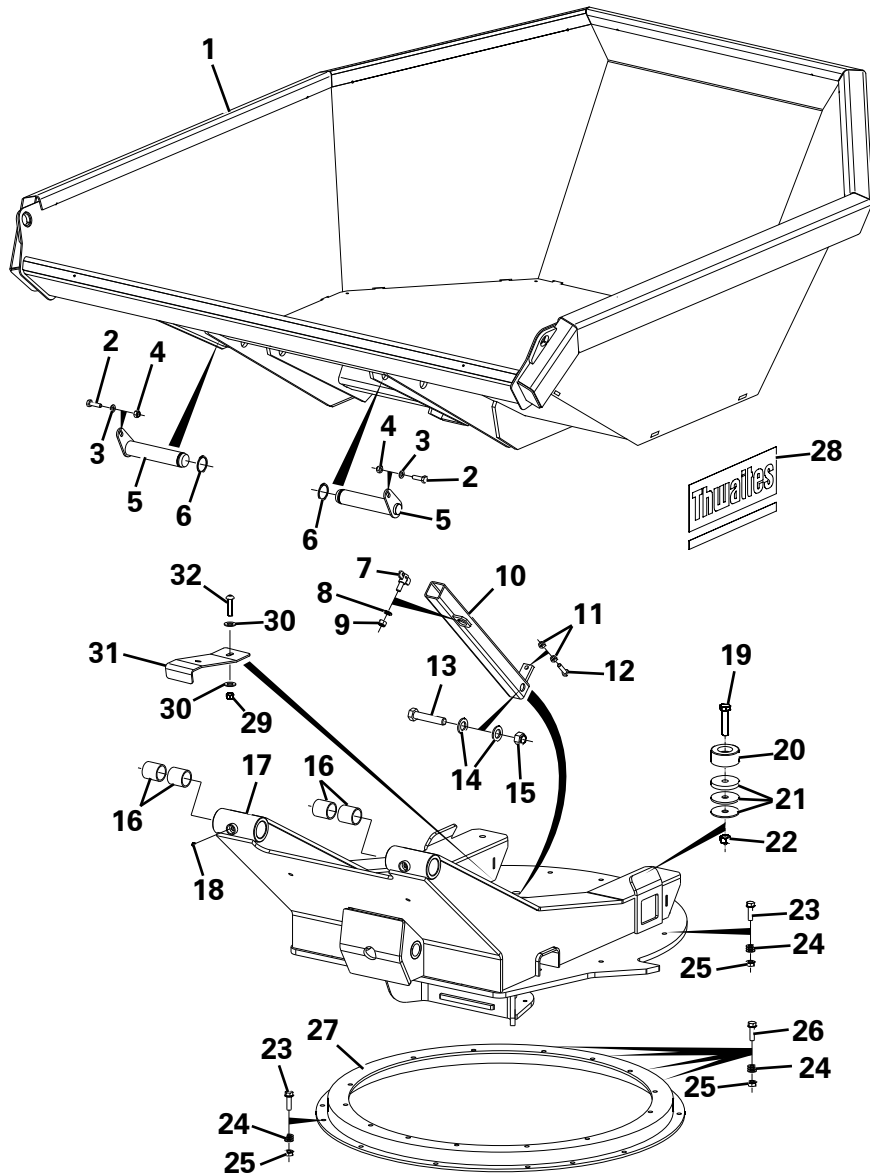

SKIP & SUB CHASSIS ASSEMBLY

Item	Part No.	Description	Qty	U/M
22	T14910	PHILIDAS NUT	2.0	EA
23	T9926	DURLOCK BOLT	24.0	EA
24	T7245/1	.003 SHIM	A/R	EA
	T7245/2	.005 SHIM	A/R	EA
	T7245/3	.010 SHIM	A/R	EA
	T7245/4	.020 SHIM	A/R	EA
	T7245/5	.030 SHIM	A/R	EA
25	T9928	DURLOCK NUT	28.0	EA
26	T9927	DURLOCK BOLT	4.0	EA
27	T100074	SLEW RING	1.0	EA
28	T103267	RECTANGULAR SKIP DECAL	2.0	EA
29	T19007	STOVER NUT	1.0	EA
30	T9345	HEAVY DUTY WASHER	2.0	EA
31	T104994	HOSE CLAMP BRACKET	1.0	EA
32	T12876	DOME HEAD SOCKET SCREW	1.0	EA