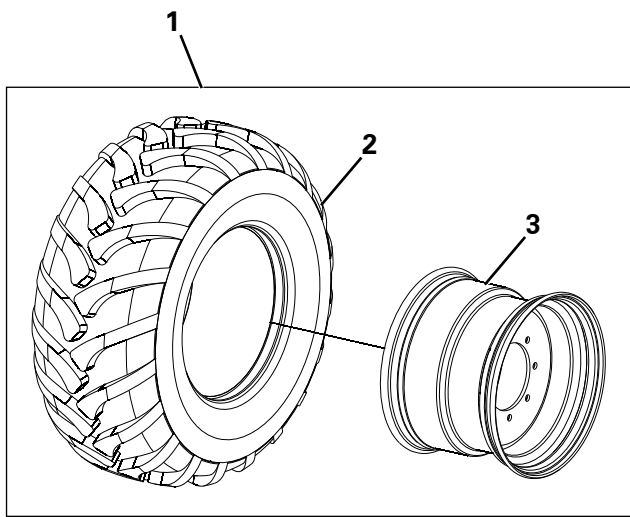

WHEEL ASSEMBLY (HI FLOAT)

Item	Part No.	Description	Qty	U/M
1	T102595	WHEEL ASSY HI-FLOAT	4.0	EA
2	T101494	TYRE	1.0	EA
3	T101481	WHEEL RIM	1.0	EA
4	T102364	CLAMP PLATE	4.0	EA
5	T102597	BOLT	8.0	EA