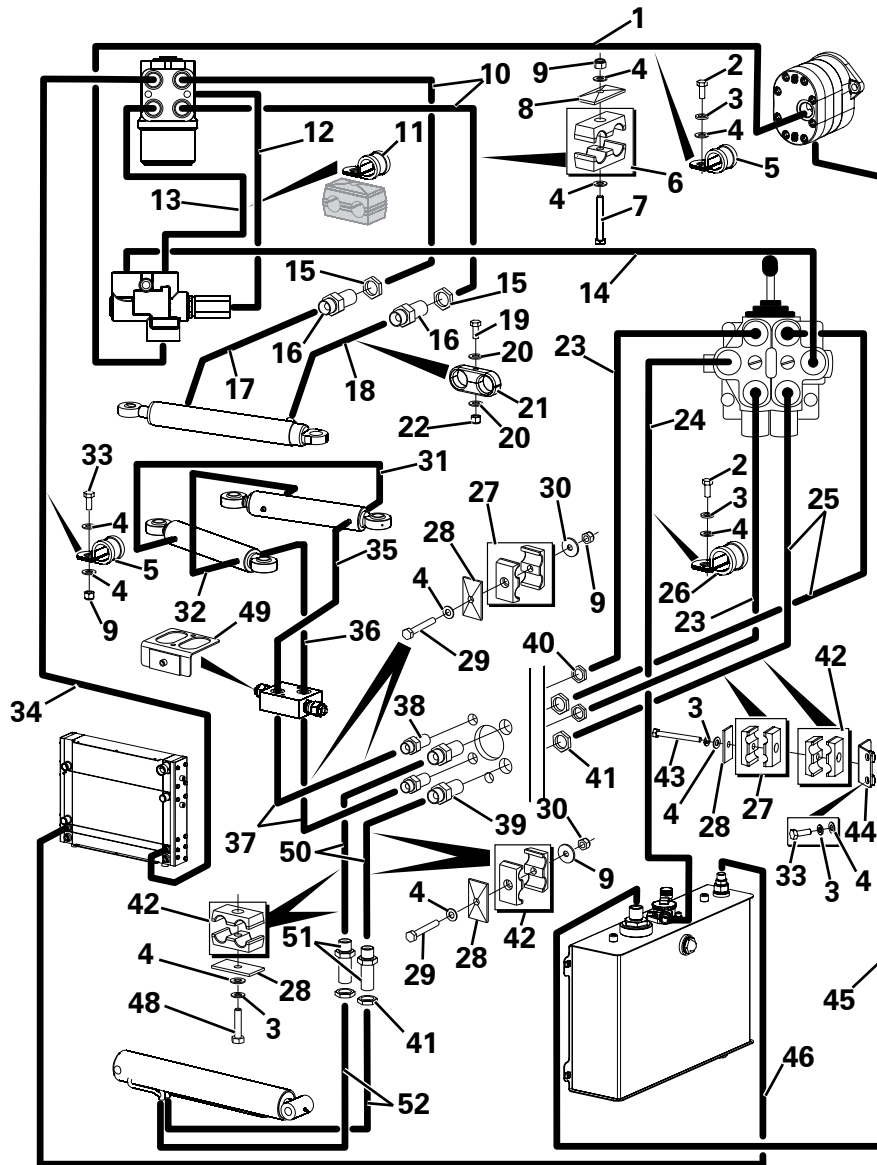

HYDRAULIC CIRCUIT

Item	Part No.	Description	Qty	U/M
24	T104550	HOSE	1.0	EA
25	T100181	HOSE	2.0	EA
26	T101343	P CLIP	2.0	EA
27	T102277	PIPE CLAMP	3.0	EA
28	T102170	CLAMP COVER PLATE	7.0	EA
29	T17157	BOLT	4.0	EA
30	T9345	HEAVY DUTY WASHER	4.0	EA
31	T100189	HOSE	1.0	EA
32	T100190	HOSE	1.0	EA
33	T12694	BOLT	3.0	EA
34	T104462	HOSE	1.0	EA
35	T100188	HOSE	1.0	EA
36	T100187	HOSE	1.0	EA
37	T100186	HOSE	2.0	EA
38	T12483	ADAPTOR	2.0	EA
39	T100392	ADAPTOR	2.0	EA
40	T52551	LOCKNUT	2.0	EA
41	T52552	LOCKNUT	4.0	EA
42	T102406	CLAMP	5.0	EA
43	T102429	BOLT	1.0	EA
44	T104526	PIPE SUPPORT BRACKET	1.0	EA
45	T104458	SUCTION HOSE	1.0	EA
46	T104463	HOSE	1.0	EA
48	T100353	BOLT	2.0	EA
49	T105263	CLR V HOSE CLAMP MOUNT	1.0	EA
50	T105241	HOSE	2.0	EA
51	T101393	ADAPTOR	2.0	EA
52	T105153	HOSE	2.0	EA