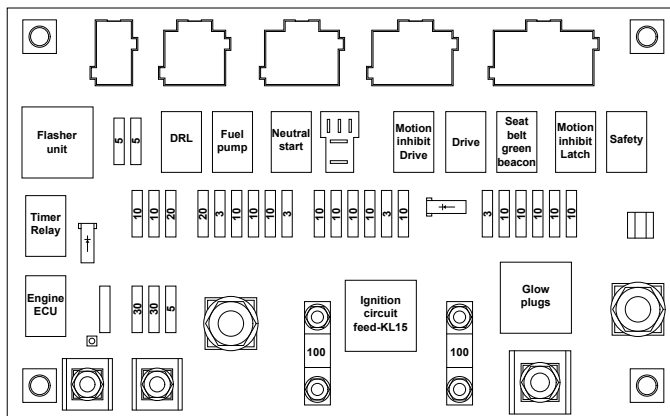

DISTRIBUTION BOARD

Item	Part No.	Description	Qty	U/M
1	◆	MAIN BOARD ASSEMBLY	1.0	EA
*	2	T13911 WASHER	4.0	EA
*	3	T15830 HEAVY DUTY WASHER	4.0	EA
	4	T14837 SPRING WASHER	6.0	EA
	5	T11433 SET SCREW	2.0	EA
	6	T11433 SET SCREW	2.0	EA
*	7	T107010 P CLIP	2.0	EA
	8	T106536 RELAY FLASHER UNIT LED	1.0	EA
	9	T106535 RELAY - FUEL PUMP	1.0	EA
	10	T105709 3A ATO FUSE	4.0	EA
	11	T106652 5A ATO FUSE	3.0	EA
	12	T104966 10A ATO FUSE	15.0	EA
	13	T105707 20A ATO FUSE	2.0	EA
	14	T106654 30A ATO FUSE	2.0	EA
	15	T54368 RELAY	8.0	EA
	16	T15819 WASHER	2.0	EA
	17	T13362 SPRING WASHER	2.0	EA
	18	T12509 NUT	2.0	EA
	19	T106209 POWER RELAY	2.0	EA
	20	T12973 WASHER	1.0	EA
	21	T12972 SPRING WASHER	1.0	EA
	22	T9775 NUT	1.0	EA
	23	T54476 FUSE 100AMP MIDI	2.0	EA
	24	T15467 NUT	4.0	EA
	25	T19582 SPRING WASHER	4.0	EA
	26	T16612 WASHER	4.0	EA
	27	T10431 NUT	2.0	EA
	28	◆ MAIN BOARD	1.0	EA
	29	T106534 RELAY - TIMER	1.0	EA
	30	T106656 DIODE - 1A	2.0	EA

◆ Awaiting supplier information please contact Thwaites parts department