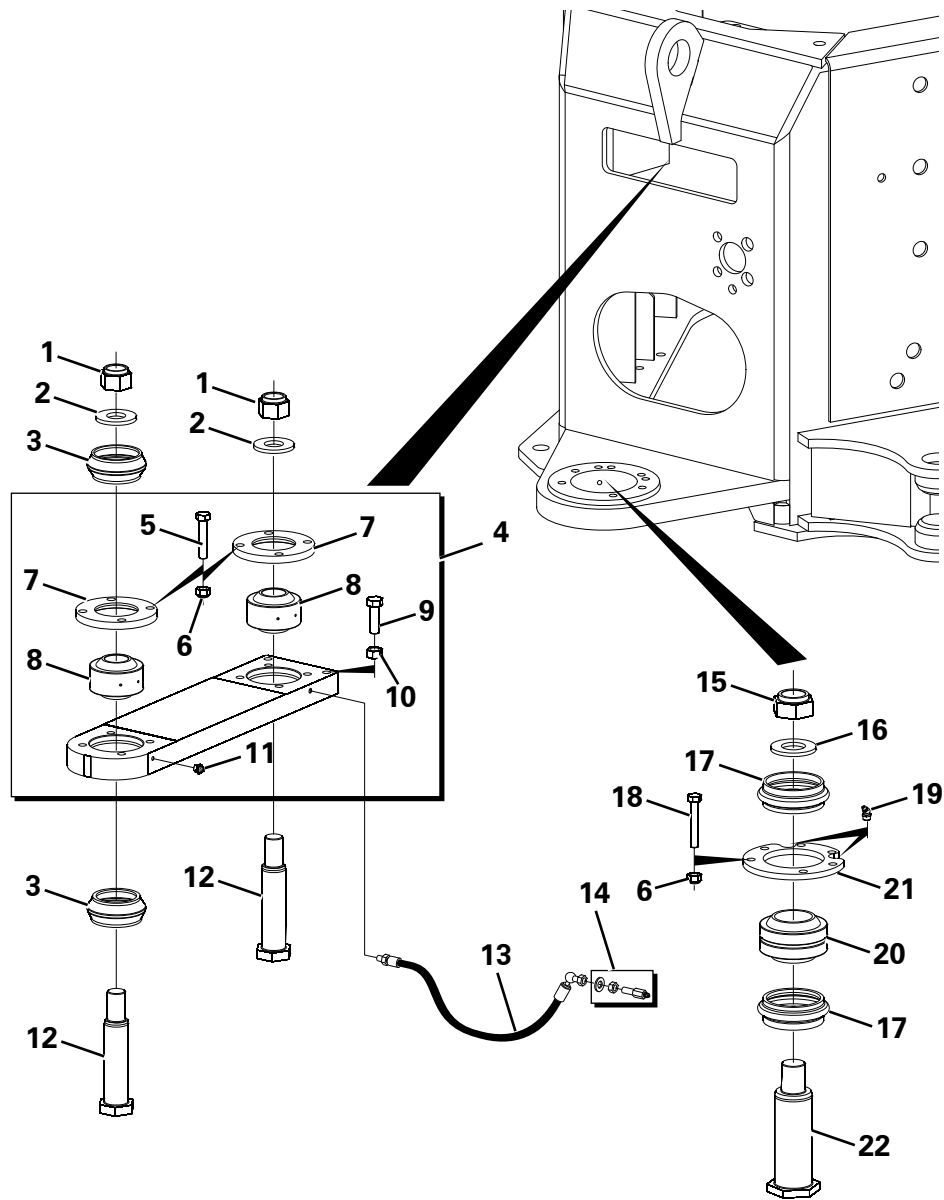

KINGLINK ASSEMBLY

Item	Part No.	Description	Qty	U/M
1	T10331	LOCKNUT	2.0	EA
2	T7695	HEAVY DUTY WASHER	2.0	EA
3	T10160	RUBBER DUST SEAL	2.0	EA
4	T54560	KINGLINK ASSEMBLY	1.0	EA
5	T101725	BOLT	8.0	EA
6	T101724	NYLOC NUT	14.0	EA
7	T12995	BEARING CAP	2.0	EA
8	T100268	SPHERICAL BEARING	2.0	EA
9	T14078	SET SCREW	2.0	EA
10	T14098	NUT	2.0	EA
11	T7486	GREASE NIPPLE	1.0	EA
12	T100092	TOP PIVOT BOLT	2.0	EA
13	T106756	GREASE PIPE	1.0	EA
14	T100390	GREASE NIPPLE ASSEMBLY	1.0	EA
15	T12981	PHILIDAS NUT	1.0	EA
16	T13173	WASHER	1.0	EA
17	T100028	DUST SEAL	2.0	EA
18	T101723	BOLT	6.0	EA
19	T16576	GREASE NIPPLE	2.0	EA
20	T12984	SPHERICAL PLAIN BEARING	1.0	EA
21	T101024	BEARING CAP	1.0	EA
22	T100091	BOTTOM PIVOT BOLT	1.0	EA