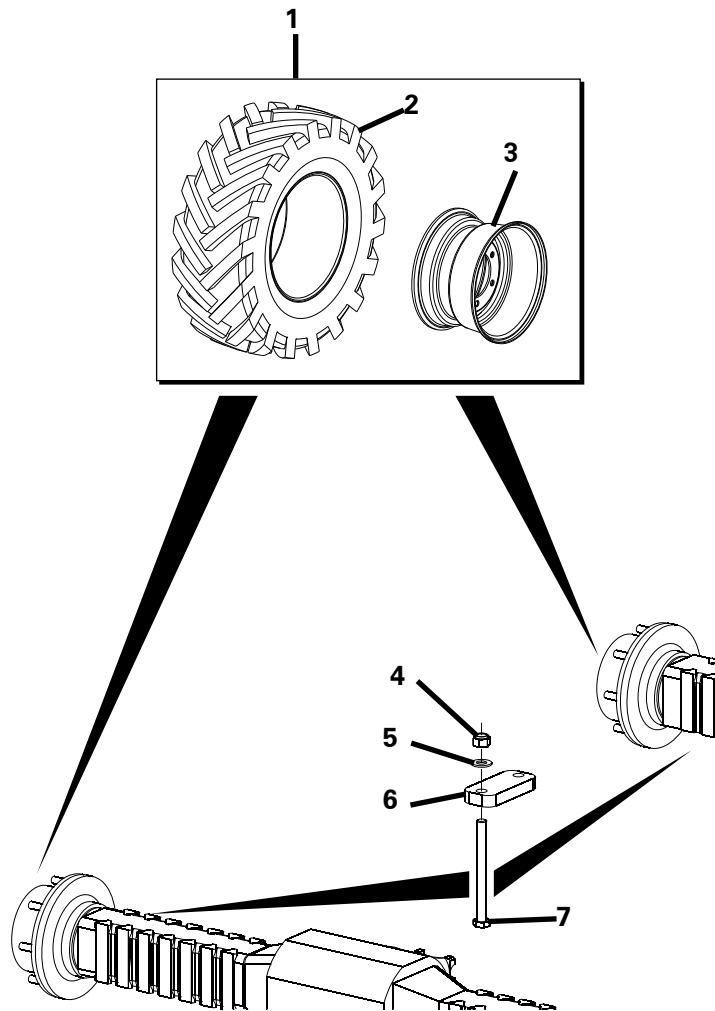

WHEEL & TYRE ASSEMBLY

Item	Part No.	Description	Qty	U/M
1	T102371	WHEEL ASSY	4.0	EA
2	T20964	TYRE	1.0	EA
3	T102372	RIM	1.0	EA
4	T20320	PHILIDAS NUT	8.0	EA
5	T104660	WASHER	8.0	EA
6	T102364	CLAMP PLATE	4.0	EA
7	T102436	BOLT	8.0	EA