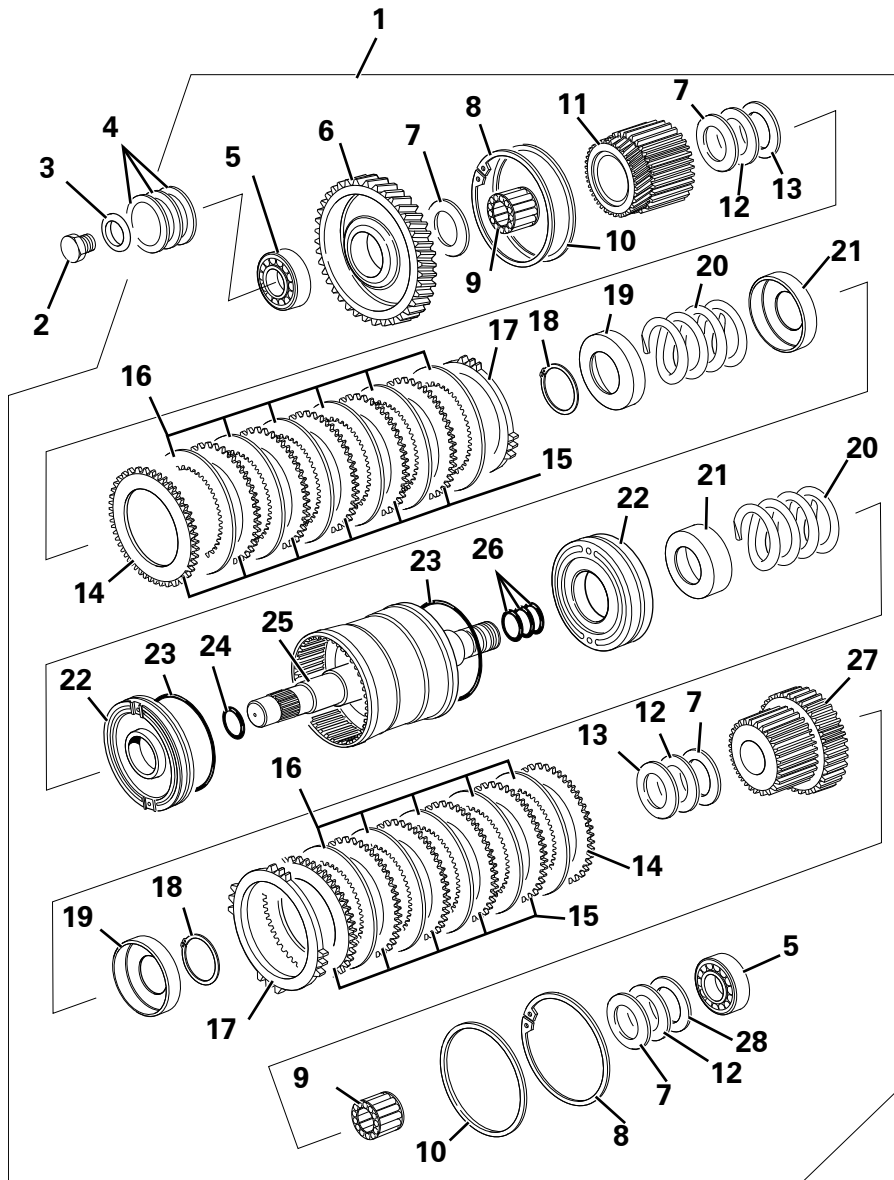

TRANSMISSION - MAINSHAFT

Item	Part No.	Description	Qty	U/M
1	T54401	CLUTCH ASSEMBLY - MAINSHAFT	1.0	EA
2	T51688	TAPER ROLLER BEARING	2.0	EA
3	T2516	SEAL RING	2.0	EA
4	T53372	MAINSHAFT GEAR	1.0	EA
5	T2498	'O' RING	1.0	EA
6	T1725	'O' RING	1.0	EA
7	T54404	PISTON	1.0	EA
8	T54403	OIL BAFFLE	1.0	EA
9	T1711	SPRING	1.0	EA
10	T1723	SPRING RETAINER	1.0	EA
11	T52217	CIRCLIP	1.0	EA
12	T2503	FRICTION PLATE	9.0	EA
13	T1720	COUNTER PLATE	9.0	EA
14	T54402	PRESSURE PLATE KIT	1.0	EA
15	T1709	CIRCLIP	1.0	EA
16	T50317	SHIM	A/R	EA
17	T54496	GEAR TRANSFER	1.0	EA
18	T51956	BEARING	1.0	EA
19	T52509	SPACER KIT	1.0	EA
20	T51957	BEARING	1.0	EA
21	T2579	OIL SEAL	1.0	EA
22	T50571	FLANGE	1.0	EA
23	T54497	WASHER	1.0	EA
24	T54498	SET SCREW	1.0	EA

TRANSMISSION - CLUTCH INPUT

Item	Part No.	Description	Qty	U/M
1	T52400	INPUT CLUTCH	1.0	EA
2	T52229	SHIM KIT 65mm	1.0	EA
3	T51688	TAPER ROLLER BEARING	2.0	EA
4	T52228	GEAR 48T	1.0	EA
5	T50319	THRUST WASHER	4.0	EA
6	T1709	CIRCLIP	2.0	EA
7	T2510	BEARING	2.0	EA
8	T50317	SHIM	A/R	EA
9	T52227	PLATE CARRIER ASSY 22T & 45T	1.0	EA
10	T2513	THRUST BEARING	4.0	EA
11	T52152	THRUST WASHER	2.0	EA
12	T50318	PRESSURE PLATE 6mm	1.0	EA
	T52710	PRESSURE PLATE 6.5mm	1.0	EA
13	T1720	COUNTER PLATE	12.0	EA
14	T50589	FRICTION PLATE	12.0	EA
15	T51951	DISC SPRING	2.0	EA
16	T52217	CIRCLIP	2.0	EA
17	T52224	RETAINING SPRING	2.0	EA
18	T52223	SPRING	2.0	EA
19	T52222	OIL BAFFLE	2.0	EA
20	T52221	PISTON ASSY	2.0	EA
21	T1725	'O' RING	2.0	EA
22	T2498	'O' RING	2.0	EA
23	T53104	HOUSING	1.0	EA
24	T52420	RING SEAL	4.0	EA
25	T52226	PLATE CARRIER ASSY 31T & 45T	1.0	EA
26	T2514	THRUST WASHER	2.0	EA