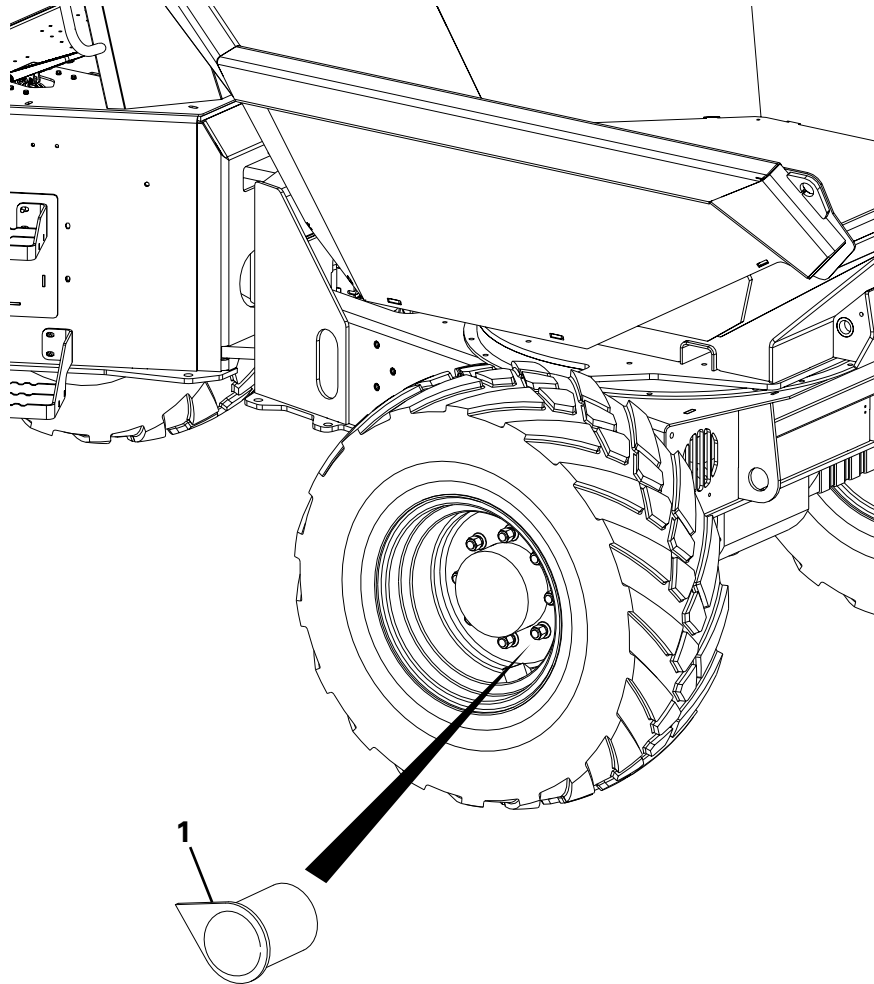

WHEEL NUT INDICATOR

Item	Part No.	Description	Qty	U/M
1	T105857	WHEEL NUT INDICATOR	32.0	EA