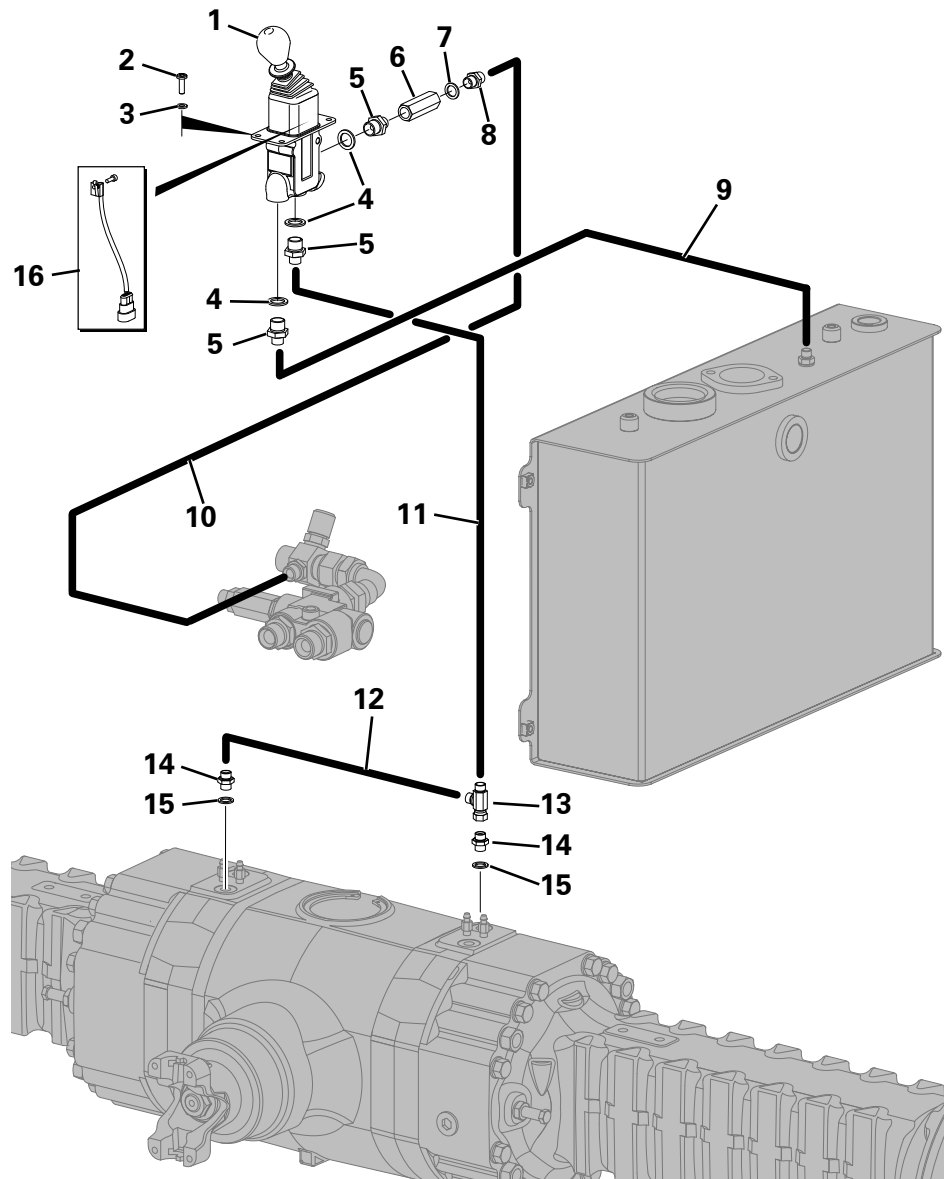

TRANSFER BOX ASSEMBLY

Item	Part No.	Description	Qty	U/M
1	T17483	TRANSFER CASE ASSEMBLY	1.0	EA
2	T52443	INPUT SHAFT	1.0	EA
3	T50471	BALL BEARING	4.0	EA
4	T50470	GEAR	2.0	EA
5	T50526	BEARING TAPER ROLLER	2.0	EA
6	T50527	IDLER GEAR	1.0	EA
7	T52442	OUTPUT SHAFT	1.0	EA
8	T52168	BOLT	3.0	EA
9	T50399	YOKE FLANGE COUPLING	3.0	EA
10	T50398	TRIPLE LIP SEAL	3.0	EA
11	T52092	BOLT HEX.HEAD	12.0	EA
12	T50343	PLUG	1.0	EA
13	T1948	PLUG	2.0	EA
14	T2613	SEAL	3.0	EA
15	T51940	CASE (FRONT)	1.0	EA
16	T50339	DOWEL	2.0	EA
17	T51941	CASE (REAR)	1.0	EA
18	T50473	PLUG - BREATHER	1.0	EA
19	T102360	BOLT	1.0	EA
20	T100867	PLAIN WASHER	1.0	EA
21	T17488	BOLT	2.0	EA
22	T14910	PHILIDAS NUT	2.0	EA
23	T100387	SPRING WASHER	1.0	EA