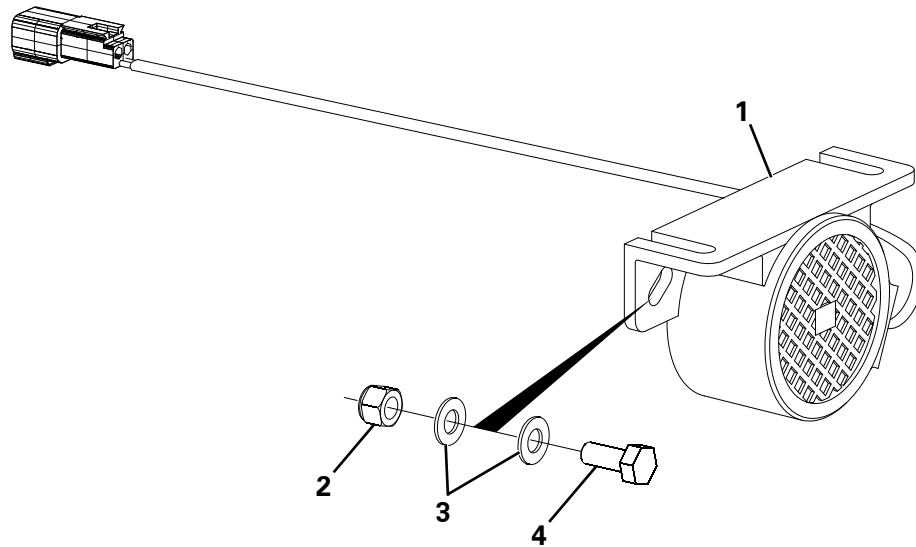

BROADBAND SOUND REVERSE ALARM

Item	Part No.	Description	Qty	U/M
1	T103520	BROADBAND SOUND REVERSE ALARM	1.0	EA
2	T13457	NYLOC NUT	2.0	EA
3	T12973	WASHER	4.0	EA
4	T7465	SET SCREW	2.0	EA