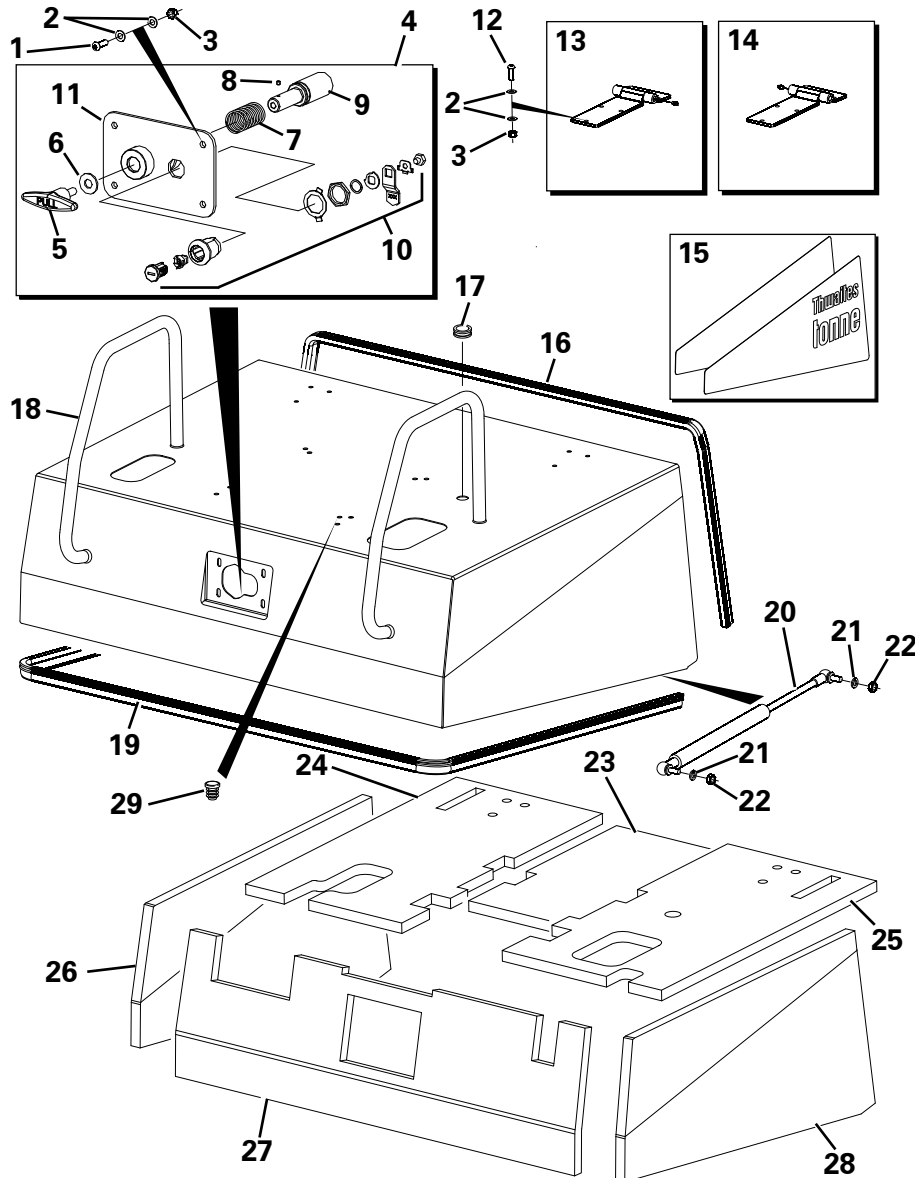

ENGINE COVER ASSEMBLY

Item	Part No.	Description	Qty	U/M
1	T12971	SOCKET DOME HEAD SCREW	4.0	EA
2	T12973	WASHER	20.0	EA
3	T13457	NYLOC NUT	10.0	EA
4	T104629	LOCK ASSY	1.0	EA
5	T100216	RENCOL HANDLE	1.0	EA
6	T9345	HEAVY DUTY WASHER	1.0	EA
7	T103237	SPRING	1.0	EA
8	T100477	GRUB SCREW	1.0	EA
9	T104631	LOCK PLUNGER	1.0	EA
10	T54421	COMPARTMENT LOCK	1.0	EA
11	T104630	WELDED LOCK ASSY	1.0	EA
12	T19209	SOCKET DOME HEAD SCREW	6.0	EA
13	T101780	HINGE RH (CW GREASE NIPPLE)	1.0	EA
14	T101779	HINGE LH (CW GREASE NIPPLE)	1.0	EA
15	T106674	ENGINE COVER DECALS 5T	1.0	EA
	T106672	ENGINE COVER DECALS 6T	1.0	EA
	T106673	ENGINE COVER DECALS 9T	1.0	EA
16	T100533	SEAL	1.0	EA
17	T9538	GROMMET	1.0	EA
* 18	T107543	ENGINE BONNET	1.0	EA
19	T101856	BONNET SEAL	1.0	EA
20	T100244	GAS STRUT	2.0	EA
21	T13362	SPRING WASHER	4.0	EA
22	T12509	NUT	4.0	EA
23	T106365	SOUND INSULATION (TOP CENTRE)	1.0	EA
* 24	T107557	SOUND INSULATION (TOP RH)	1.0	EA
* 25	T107558	SOUND INSULATION (TOP LH)	1.0	EA
* 26	T107554	SOUND INSULATION (RH)	1.0	EA
* 27	T107556	SOUND INSULATION (FRONT)	1.0	EA
* 28	T107555	SOUND INSULATION (LH)	1.0	EA
* 29	T105716	ROUND TUBE INSERT	4.0	EA