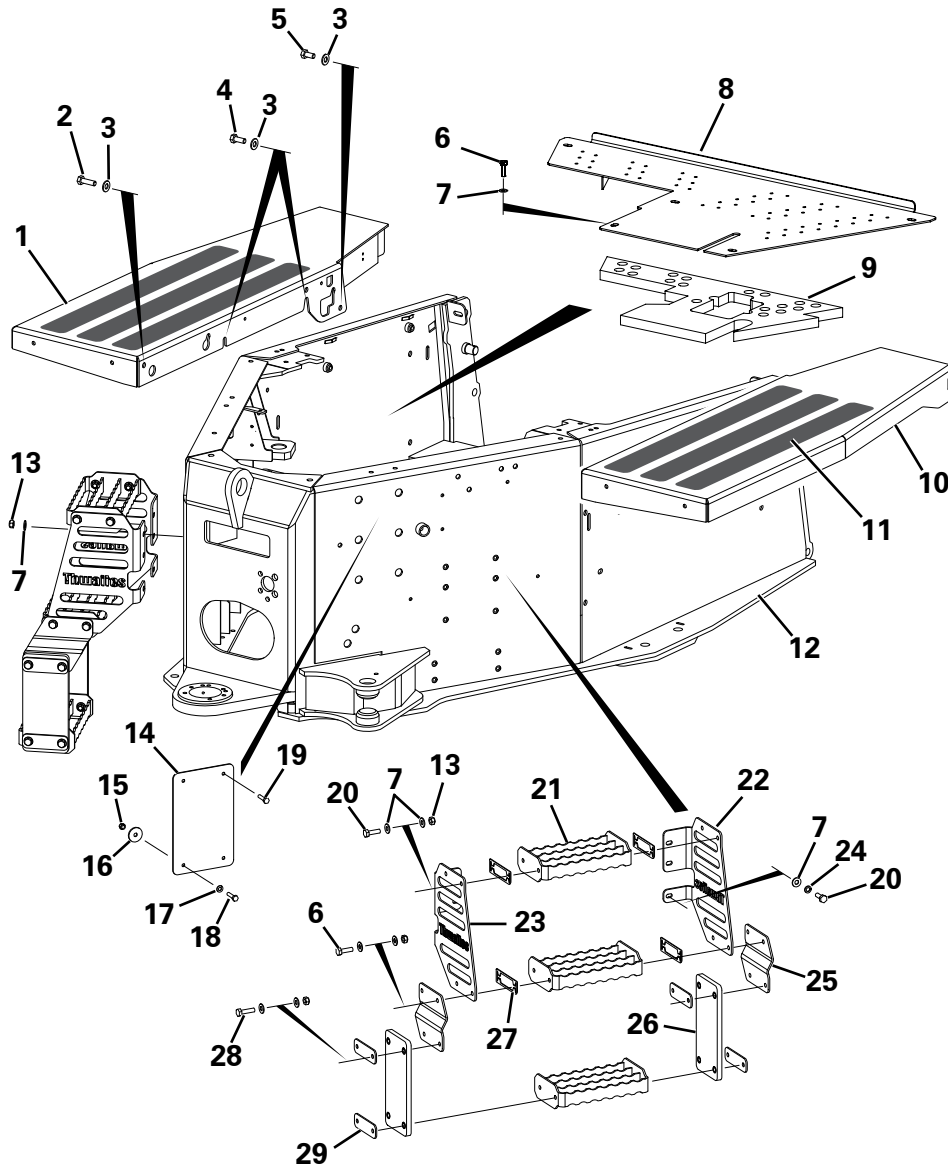

REAR COVER ASSEMBLY

Item	Part No.	Description	Qty	U/M
1	T12694	SET SCREW	4.0	EA
2	T12972	SPRING WASHER	4.0	EA
3	T12973	WASHER	4.0	EA
4	T106313	GAS STRUT MOUNTING BRACKET	2.0	EA
5	T102581	SOUND PROOFING PANEL (LARGE)	3.0	EA
6	T102580	SOUND PROOFING PANEL (SMALL)	1.0	EA
7	T102599	UPPER REAR GRILLE	1.0	EA
8	T14077	SET SCREW	6.0	EA
9	T14748	HEAVY DUTY WASHER	10.0	EA
10	T102575	REAR GRILLE (LOWER)	1.0	EA
11	T106679	REAR COVER DECAL KIT	1.0	EA
12	T106298	REAR COVER	1.0	EA
13	T100466	STRAP RETAINER	2.0	EA
14	T6768	WASHER	2.0	EA
15	T6751	SPLIT PIN	2.0	EA
16	T20325	STOVER NUT	6.0	EA
17	T17306	HEAVY DUTY WASHER	12.0	EA
18	T100310	BOLT	6.0	EA
19	T103234	TOWING PIN ASSEMBLY	1.0	EA
20	T100156	TOWING PIN	1.0	EA
21	T103233	COPPER SLEEVE	2.0	EA
22	T103044	LINCH PIN	1.0	EA
23	T103188	TOWING PIN RETAINING CABLE	1.0	EA
24	T100155	TOWING JAW	1.0	EA
25	T100865	SET SCREW	2.0	EA
26	T100867	WASHER	4.0	EA
27	T14910	STOVER NUT	2.0	EA
28	T104354	TOW BAR BRACKET	1.0	EA
29	T14283	STOVER NUT	2.0	EA
30	T14078	SET SCREW	2.0	EA
31	T16505	SET SCREW	2.0	EA
32	T10734	HEAVY DUTY WASHER	4.0	EA
33	T13064	STOVER NUT	2.0	EA