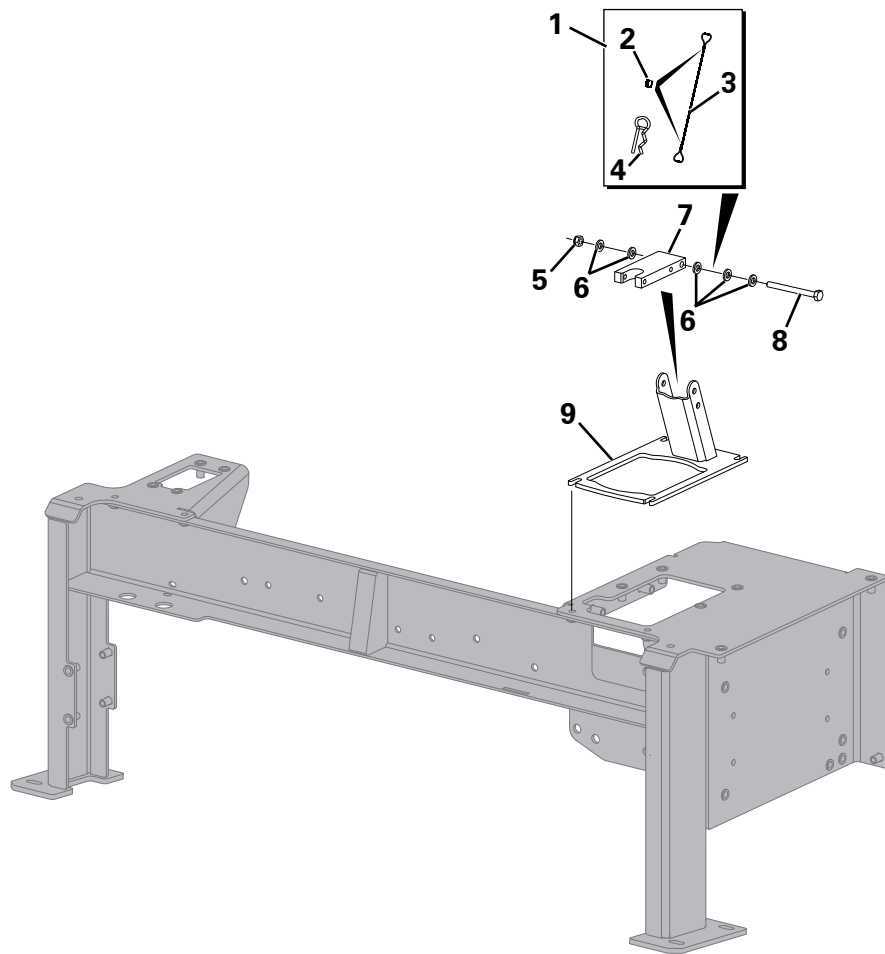

TUV - TIP LEVER LOCK

Item	Part No.	Description	Qty	U/M
1	T103580	R CLIP CABLE ASSEMBLY	1.0	EA
2	T103233	COPPER SLEEVE	2.0	EA
3	T103188	RETAINING CABLE	1.0	EA
4	T103722	R CLIP	1.0	EA
5	T16481	NYLOC NUT	1.0	EA
6	T13911	WASHER	5.0	EA
7	T106570	LEVER LOCK PLATE	1.0	EA
8	T17920	BOLT	1.0	EA
9	T106569	VALVE LEVER LOCK BRACKET	1.0	EA