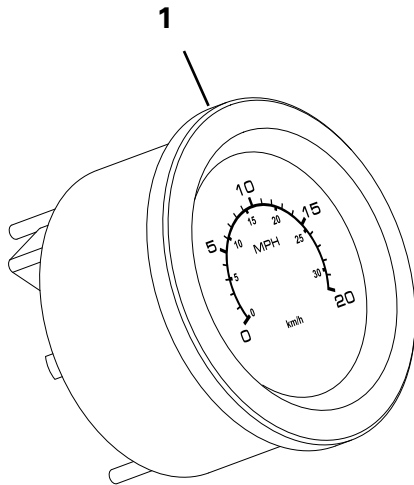

GPS SPEEDOMETER

Item	Part No.	Description	Qty	U/M
1	T106191	GPS SPEEDOMETER	1.0	EA