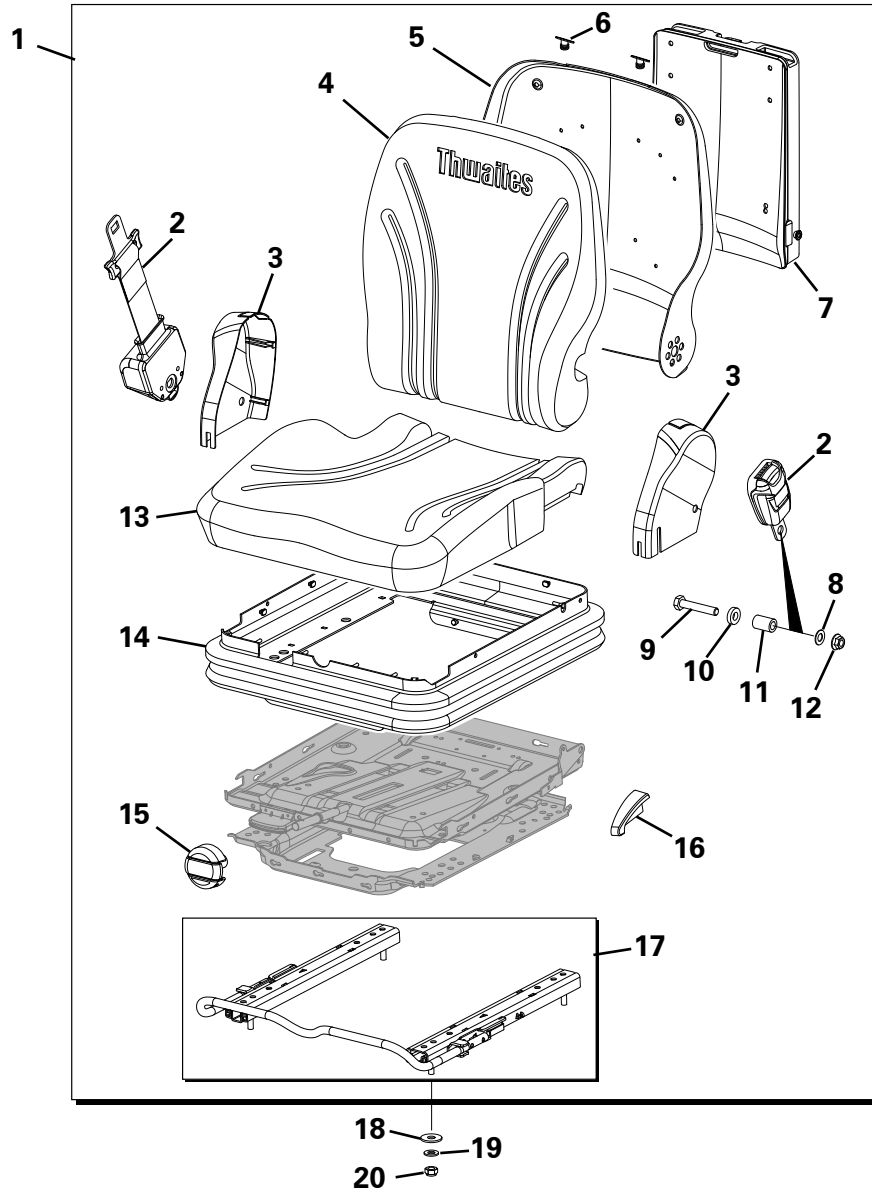

SEAT ASSEMBLY

Item	Part No.	Description	Qty	U/M
* 1	T106271	SEAT ASSEMBLY	1.0	EA
2	T105926	MANUAL RETRACT SEATBELT	1.0	EA
3	T106531	SEAT VALANCE KIT	1.0	EA
4	T54756	BACK CUSHION	1.0	EA
5	T54757	BACKREST FRAME	1.0	EA
6	T54780	HEADREST CAPS	2.0	EA
7	T54758	DOCUMENT BOX	1.0	EA
8	T7715	WASHER	2.0	EA
9	T107002	BOLT	2.0	EA
10	T107003	SPACER 6MM	2.0	EA
11	T107004	SPACER 30MM	2.0	EA
12	T107005	FLANGE NUT	2.0	EA
13	T54759	SEAT CUSHION	1.0	EA
14	T54760	SUSPENSION COVER	1.0	EA
15	T54761	WEIGHT ADJUSTER HANDLE	1.0	EA
16	T54762	RECLINER HANDLE	1.0	EA
17	T54763	SLIDE RAIL KIT	1.0	EA
18	T9345	HEAVY DUTY WASHER	4.0	EA
19	T12973	WASHER	4.0	EA
20	T13457	NYLOC NUT	4.0	EA