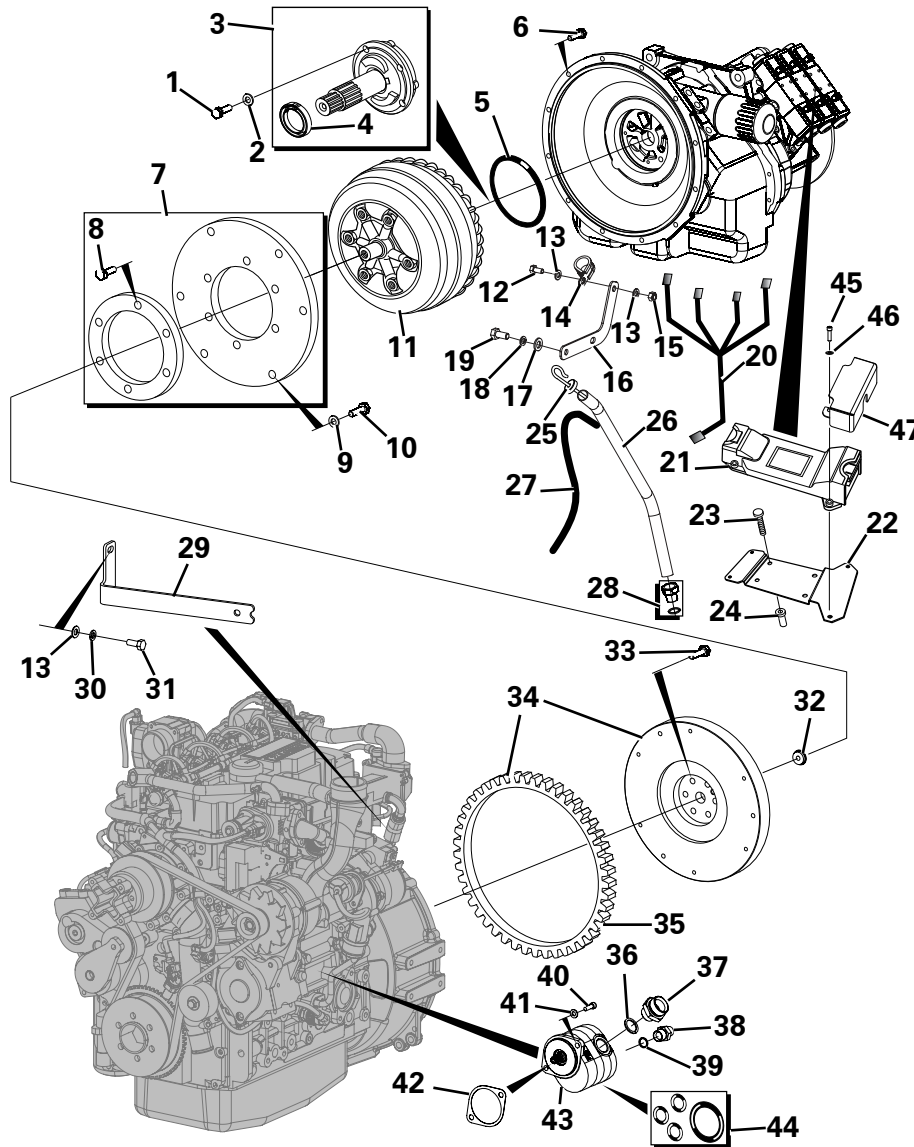

TRANSMISSION DRIVE & HYD PUMP

Item	Part No.	Description	Qty	U/M
1	T1960	BOLT	4.0	EA
2	T1959	SEALING WASHER	4.0	EA
3	T2586	OIL PUMP	1.0	EA
4	T52253	OIL SEAL	1.0	EA
5	T2584	RING-SEAL	1.0	EA
6	T20618	SET SCREW	12.0	EA
7	T2631	DRIVE PLATE KIT	1.0	EA
8	T50523	SET SCREW	6.0	EA
9	T50524	WASHER	6.0	EA
10	T50352	BOLT	6.0	EA
11	T2632	TORQUE CONVERTER	1.0	EA
12	T7465	BOLT	1.0	EA
13	T12973	WASHER	4.0	EA
14	T9914	P CLIP	1.0	EA
15	T19007	STOVER NUT	1.0	EA
16	T104481	GEARBOX FILLER TUBE BRACKET	1.0	EA
17	T19809	WASHER	2.0	EA
18	T14080	SPRING WASHER	2.0	EA
19	T102903	SET SCREW	2.0	EA
20	T54133	WIRING HARNESS ECU	1.0	EA
21	T54134	ECU COMPUTER	1.0	EA
22	T52351	SCREW	8.0	EA
23	T52350	ECU MOUNTING KIT	1.0	EA
24	T52352	FASTENER (ANTI VIBRATION)	4.0	EA
25	T52486	DIPSTICK	1.0	EA
26	T104529	GEARBOX FILLER TUBE	1.0	EA
27	T100791	BREATHER TUBE	1.0	EA
28	T2619	NUT C/W SEAL	1.0	EA