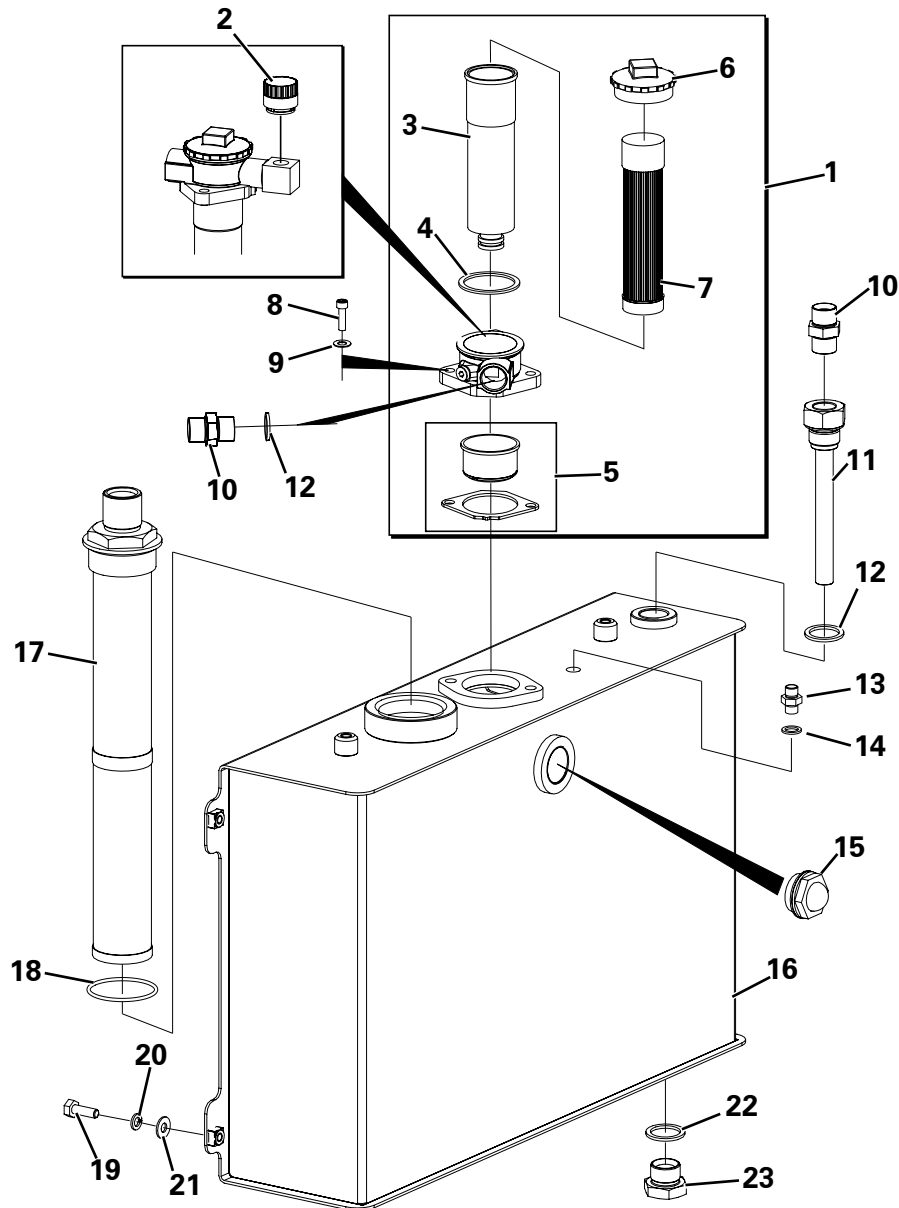

HYDRAULIC TANK ASSEMBLY

Item	Part No.	Description	Qty	U/M
1	T104523	RETURN FILTER	1.0	EA
2	T54306	BREATHER CAP	1.0	EA
3	T54392	OUTER CASING	1.0	EA
4	T54203	O RING	1.0	EA
5	T54357	SEAL AND SHROUD	1.0	EA
6	T54305	CAP	1.0	EA
7	T52286	FILTER	1.0	EA
8	T102226	CAP HEAD SCREW	2.0	EA
9	T9510	COPPER WASHER	2.0	EA
10	T8014	ADAPTOR	2.0	EA
11	T104399	COOLER RETURN PIPE	1.0	EA
12	T5594	DOWTY SEAL	2.0	EA
13	T10847	ADAPTOR	1.0	EA
14	T10940	DOWTY SEAL	1.0	EA
15	T104353	LEVEL INDICATOR (BULLSEYE)	1.0	EA
16	T106248	HYDRAULIC TANK	1.0	EA
17	T104522	SUCTION STRAINER	1.0	EA
18	T54356	O-RING	1.0	EA
19	T20618	SET SCREW	4.0	EA
20	T13362	SPRING WASHER	4.0	EA
21	T10734	HEAVY DUTY WASHER	4.0	EA
22	T6169	DOWTY WASHER	1.0	EA
23	T102233	DRAIN PLUG	1.0	EA