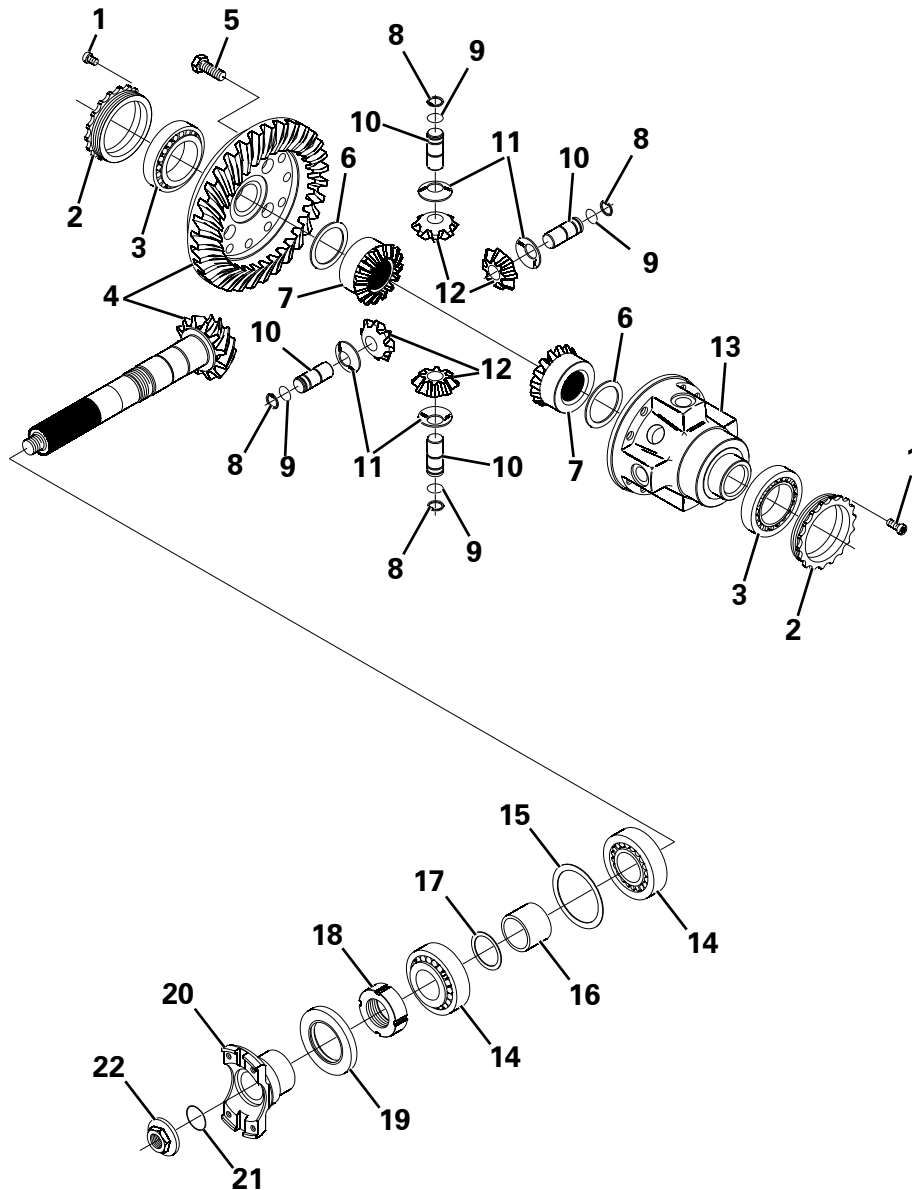

REAR AXLE - DIFFERENTIAL

Item	Part No.	Description	Qty	U/M
1	T53607	CYLINDER BOLT	2.0	EA
2	T53672	RING NUT	2.0	EA
3	T54661	TAPER ROLLER BEARING	2.0	EA
4	T54662	BEVEL GEAR SET	1.0	EA
5	T53617	BOLT	12.0	EA
6	T53669	FRICITION WASHER	2.0	EA
7	T54488	DIFFERENTIAL SIDE GEAR	2.0	EA
8	T53542	CIRCLIP	4.0	EA
9	T53547	CIRCLIP	4.0	EA
10	T53668	PIN	4.0	EA
11	T53670	FRICITION WASHER	4.0	EA
12	T54489	DIFFERENTIAL PINION	4.0	EA
13	T53665	DIFFERENTIAL CARRIER	1.0	EA
14	T53559	TAPER ROLLER BEARING	2.0	EA
15	T54663	SHIM KIT	1.0	EA
16	T53671	SPACER	1.0	EA
17	T54664	SHIM KIT	1.0	EA
18	T53775	RING NUT	1.0	EA
19	T54665	SEAL	1.0	EA
20	T53676	FLANGE	1.0	EA
21	T53536	'O' RING	1.0	EA
22	T54490	NUT	1.0	EA