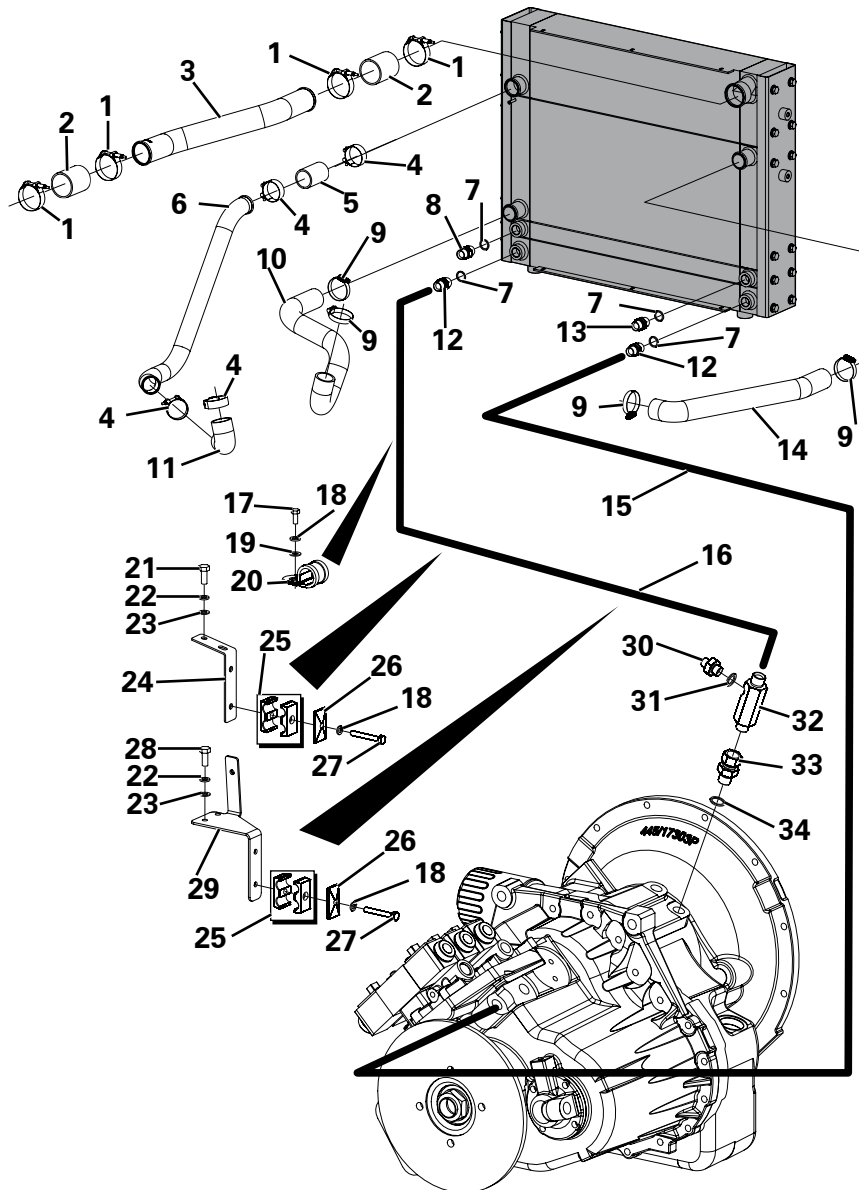

RADIATOR HOSES

Item	Part No.	Description	Qty	U/M
1	T103519	T-BOLT CLAMP	4.0	EA
2	T104320	SILICONE CUFF	2.0	EA
3	T106200	CHARGE AIR PIPE	1.0	EA
4	T104321	T-BOLT CLAMP	4.0	EA
5	T104319	SILICONE CUFF	1.0	EA
6	T104315	PIPE - TURBO	1.0	EA
7	T5594	DOWTY WASHER	4.0	EA
8	T8014	ADAPTOR	1.0	EA
9	T105353	JUBILEE CLIP	4.0	EA
10	T106205	BOTTOM RADIATOR HOSE	1.0	EA
11	T104318	PIPE ELBOW	1.0	EA
12	T15234	ADAPTOR	2.0	EA
13	T5593	ADAPTOR	1.0	EA
14	T104313	TOP RADIATOR HOSE	1.0	EA
15	T104465	HYD HOSE	1.0	EA
16	T104464	HYD HOSE	1.0	EA
17	T7465	SET SCREW	1.0	EA
18	T12972	SPRING WASHER	3.0	EA
19	T12973	WASHER PLAIN	1.0	EA
20	T9914	P CLIP	1.0	EA
21	T9157	SET SCREW	2.0	EA
22	T13362	SPRING WASHER	4.0	EA
23	T15819	WASHER PLAIN	4.0	EA
24	T106249	REAR TRANS. PIPE BRACKET	1.0	EA
25	T104556	PIPE CLAMP	2.0	EA
26	T101901	COVER PLATE	2.0	EA
27	T17157	BOLT	2.0	EA
28	T7466	SET SCREW	2.0	EA
29	T104415	FRONT TRANS. PIPE BRACKET	1.0	EA
30	T50531	TRANS. OIL TEMP. SWITCH	1.0	EA
31	T5637	DOWTY WASHER	1.0	EA
32	T104489	GEARBOX TEMP. SENSOR FITTING	1.0	EA
33	T13791	ADAPTOR	1.0	EA
34	T5596	DOWTY WASHER	1.0	EA