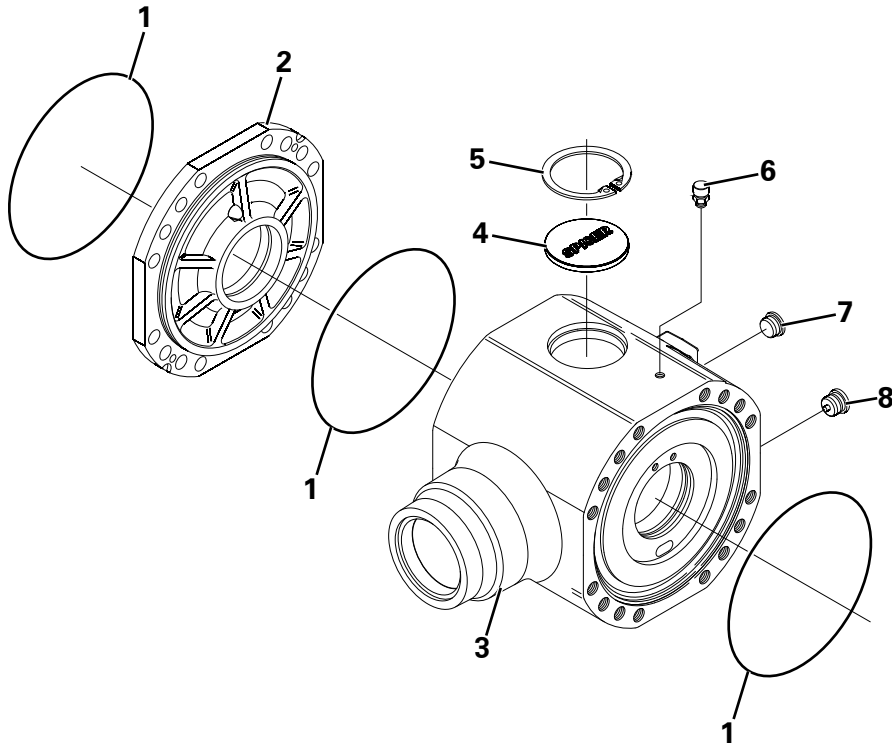

AXLE - CENTRAL HOUSING

Item	Part No.	Description	Qty	U/M
1	T53528	'O' RING	3.0	EA
2	T53660	INTERMEDIATE COVER	1.0	EA
3	T53662	HOUSING	1.0	EA
4	T53709	PLUG	1.0	EA
5	T53543	CIRCLIP	1.0	EA
6	T53661	VENT	1.0	EA
7	T53663	PLUG	1.0	EA
8	T53664	MAGNET PLUG	1.0	EA