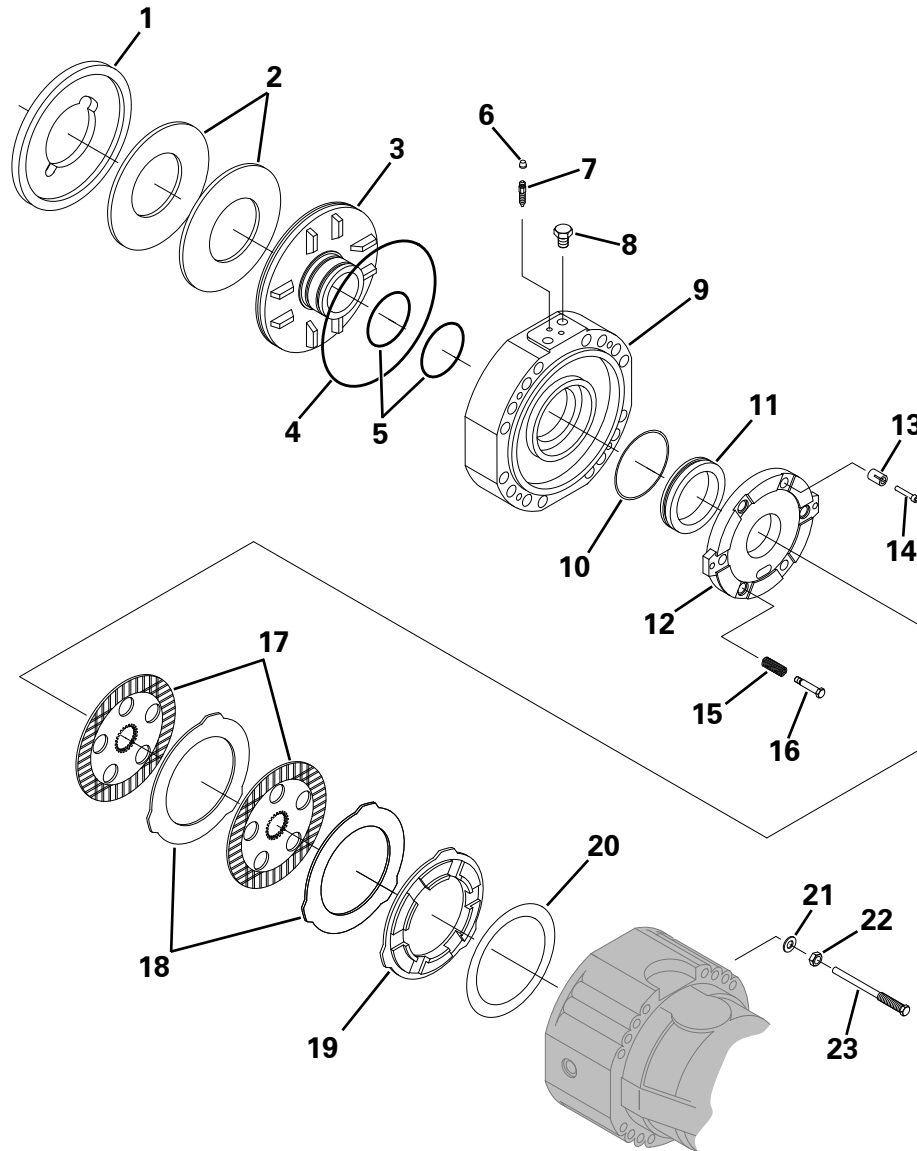

REAR AXLE - BRAKES

Item	Part No.	Description	Qty	U/M
1	T54666	SPACER	1.0	EA
2	T54667	SPRING	4.0	EA
3	T54668	PISTON	2.0	EA
4	T54669	O RING	2.0	EA
5	T54670	O RING	4.0	EA
6	T53768	PLUG	4.0	EA
7	T53767	BLEEDING BOLT	4.0	EA
8	T54621	PLUG	4.0	EA
9	T54671	COVER	2.0	EA
10	T54672	SEAL	2.0	EA
11	T54673	PISTON	2.0	EA
12	T54674	INTERMEDIATE BRAKE DISC	2.0	EA
13	T53692	SPRING	6.0	EA
14	T54675	ADJUSTING BOLT	6.0	EA
15	T53723	SPRING	6.0	EA
16	T54676	ADJUSTING BOLT	6.0	EA
17	T53701	BRAKE DISC	8.0	EA
18	T53693	INTERMEDIATE BRAKE DISC	8.0	EA
19	T54677	SPACER	2.0	EA
20	T54678	SHIM KIT	1.0	EA
21	T54679	LOCK WASHER	4.0	EA
22	T54680	NUT	4.0	EA
23	T54681	BOLT	4.0	EA