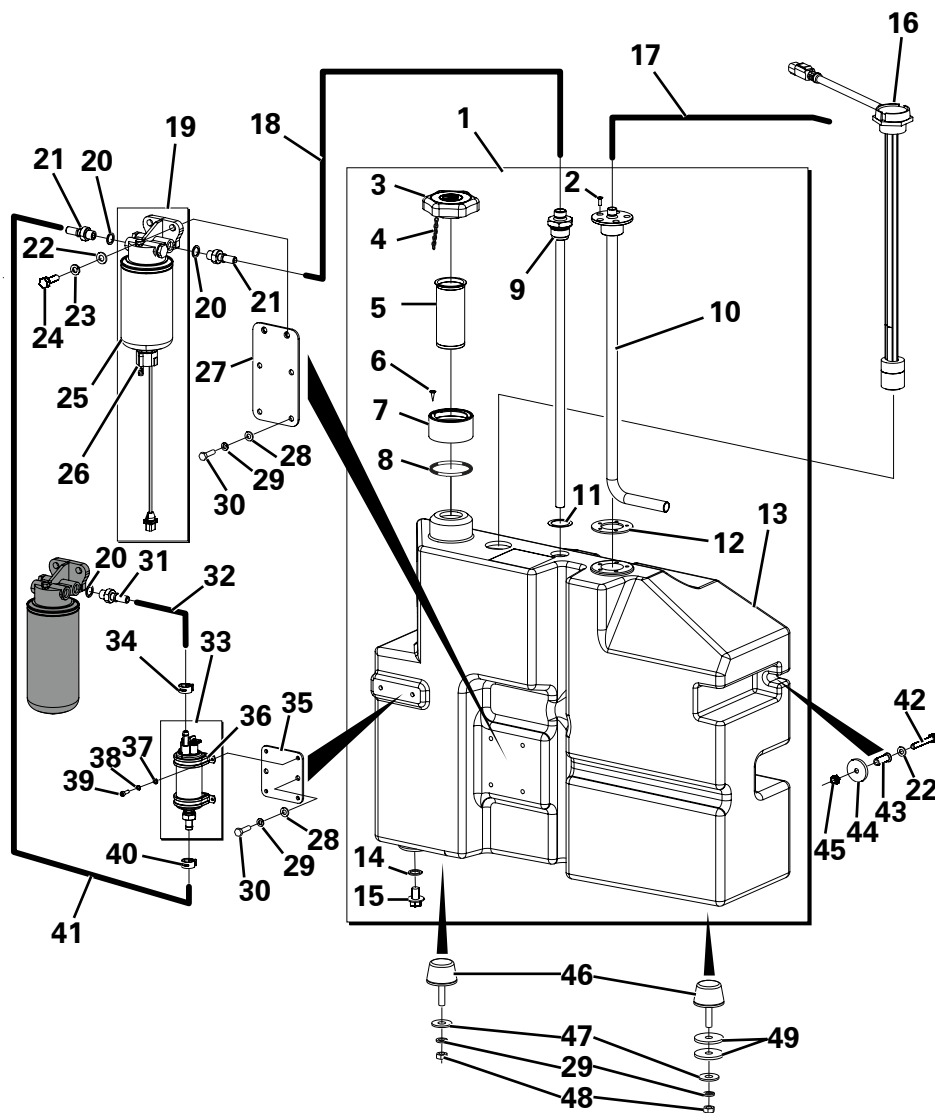

FUEL TANK ASSEMBLY

Item	Part No.	Description	Qty	U/M
1	T106204	FUEL TANK ASSEMBLY	1.0	EA
2	T54287	COUNTERSUNK SET SCREW	5.0	EA
3	T52283	FUEL FILLER CAP	1.0	EA
4	T52437	FILLER CAP CHAIN	1.0	EA
5	T53839	STRAINER	1.0	EA
6	T52590	SCREW	4.0	EA
7	T52543	FILLER CAP COLLAR	1.0	EA
8	T52589	O RING	1.0	EA
9	T104402	FUEL SUCTION PIPE	1.0	EA
10	T104401	FUEL RETURN PIPE	1.0	EA
11	T104431	GASKET	1.0	EA
12	T104430	SEAL	1.0	EA
13	T54271	FUEL TANK	1.0	EA
14	T52588	O RING	1.0	EA
15	T52282	DRAIN PLUG	1.0	EA
16	T106179	FUEL LEVEL GAUGE - SENDER	1.0	EA
17	T106389	FUEL HOSE	1.0	EA
18	T104472	FUEL HOSE	1.0	EA
19	T54335	PRE FUEL FILTER ASSEMBLY	1.0	EA
20	T104410	COPPER WASHER	3.0	EA
21	T104543	ADAPTOR SPIGOT	2.0	EA
22	T15819	WASHER	4.0	EA
23	T13362	SPRING WASHER	2.0	EA
24	T20618	SET SCREW	2.0	EA
25	T54317	PRE FUEL FILTER ELEMENT	1.0	EA
26	T54432	FILTER SENSOR	1.0	EA
27	T104403	FUEL FILTER MOUNTING PLATE	1.0	EA
28	T12973	WASHER	6.0	EA
29	T12972	SPRING WASHER	8.0	EA
30	T7465	SET SCREW	6.0	EA