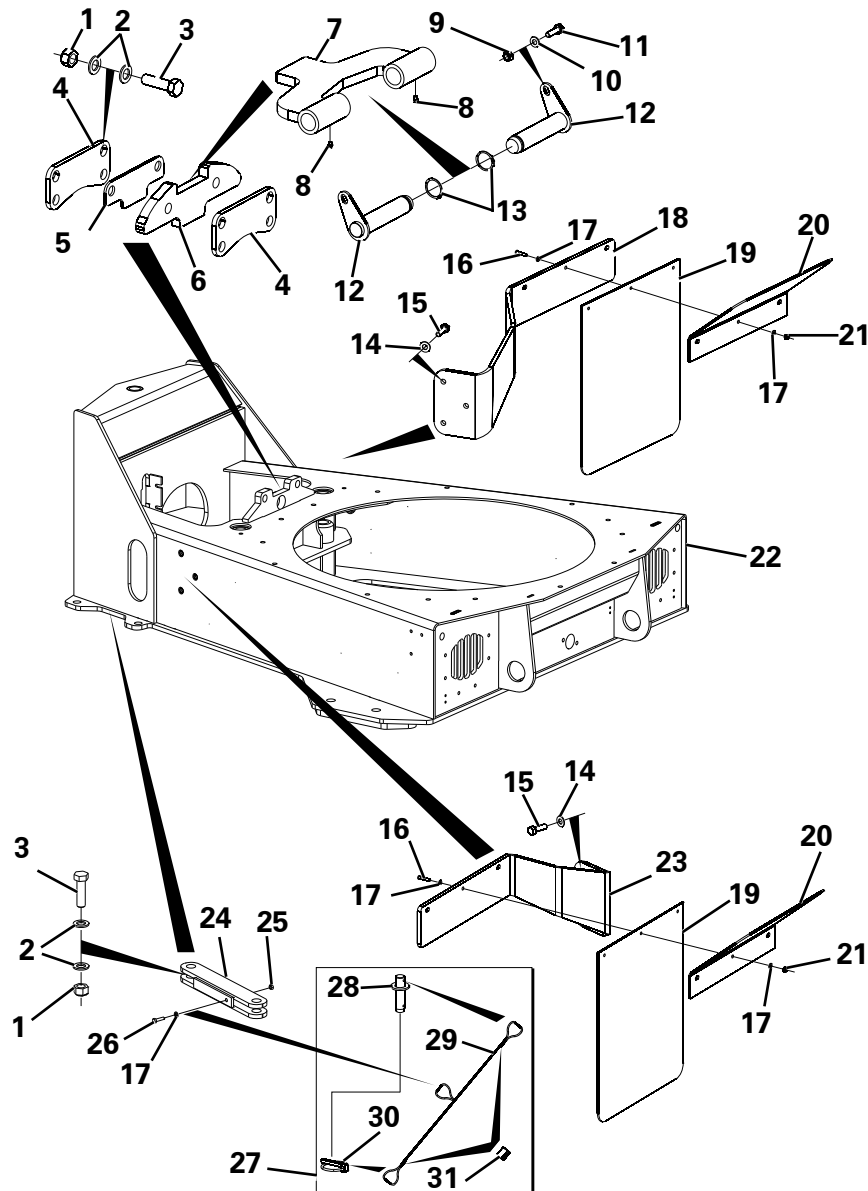

FRONT CHASSIS ASSEMBLY

Item	Part No.	Description	Qty	U/M
1	T20325	STOVER NUT	5.0	EA
2	T17306	WASHER	10.0	EA
3	T100310	BOLT	5.0	EA
4	T100449	CLAMP PLATE	2.0	EA
5	T102837	LATCH PLATE SPACER	1.0	EA
6	T100451	CAM PLATE	1.0	EA
7	T100455	LATCH PLATE ASSY	1.0	EA
8	T16586	GREASE NIPPLE	2.0	EA
9	T13064	PHILIDAS NUT	2.0	EA
10	T10734	HEAVY DUTY WASHER	2.0	EA
11	T16505	SET SCREW	2.0	EA
12	T100088	PIVOT PIN	2.0	EA
13	T100098	CIRCLIP	2.0	EA
14	T14748	HEAVY DUTY WASHER	6.0	EA
15	T14078	SET SCREW	6.0	EA
16	T18162	SOCKET DOME HEAD SCREW	6.0	EA
17	T15830	HEAVY DUTY WASHER	13.0	EA
18	T100139	MUDFLAP SUPPORT BRKT L/H	1.0	EA
19	T100027	MUDFLAP RUBBER	2.0	EA
20	T100305	MUDGUARD	2.0	EA
21	T13910	PHILIDAS NUT	6.0	EA
22	T104057	FRONT CHASSIS	1.0	EA
23	T100140	MUDFLAP SUPPORT BRKT R/H	1.0	EA
24	T103510	CHASSIS LOCK BAR	1.0	EA
25	T16481	NYLOC NUT	1.0	EA
26	T10917	SET SCREW	1.0	EA
27	T103531	CHASSIS LOCK PIN ASSY	1.0	EA
28	T103508	CHASSIS LOCK PIN	1.0	EA
29	T103436	PIN RETAINING CABLE	1.0	EA
30	T103044	LYNCH PIN	1.0	EA
31	T103233	COPPER SLEEVE	2.0	EA