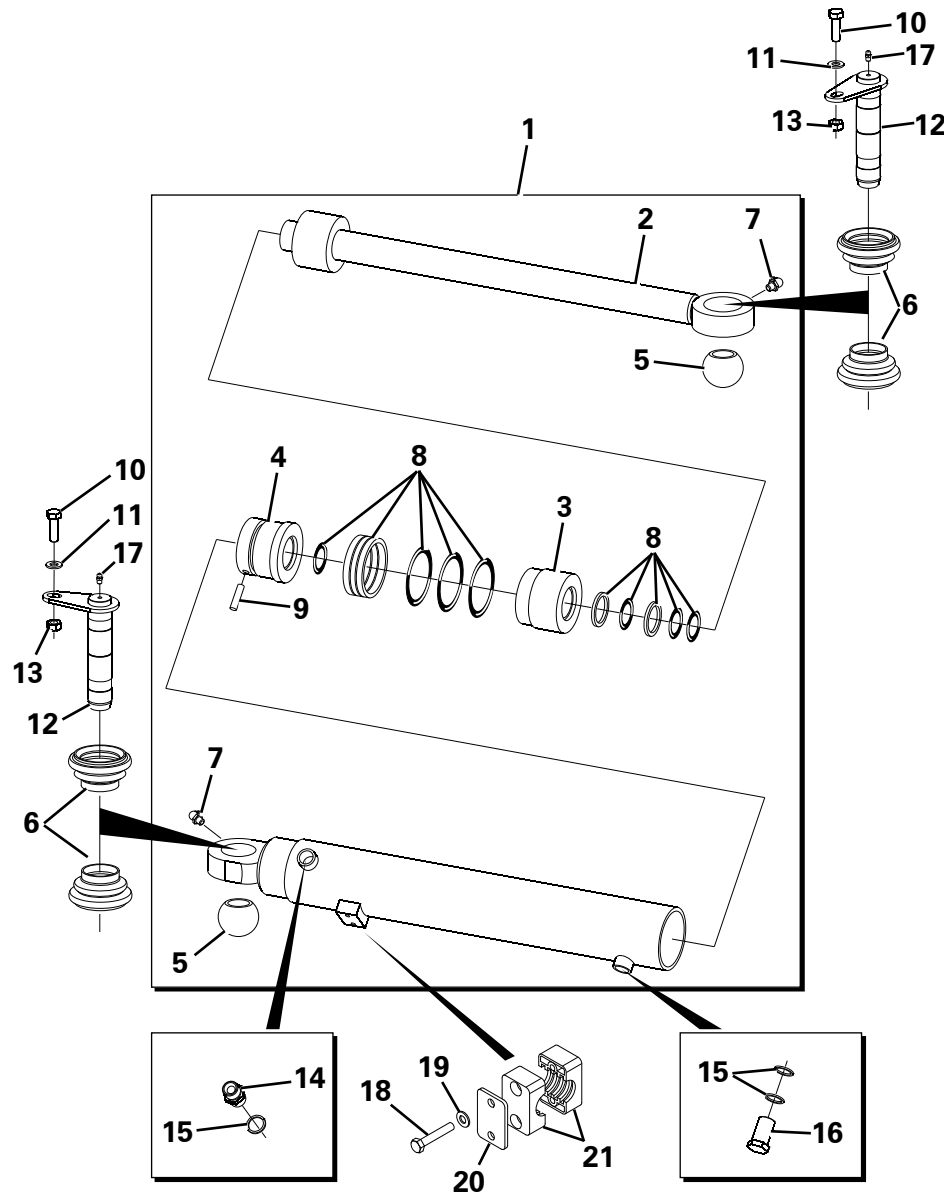

STEERING RAM ASSEMBLY

Item	Part No.	Description	Qty	U/M
1	T105161	STEERING RAM	1.0	EA
2	T54706	ROD ASSY	1.0	EA
3	T53449	GLAND	1.0	EA
4	T53450	PISTON HEAD	1.0	EA
5	T53447	SPHERICAL BEARING	2.0	EA
*	T107229	RAM DUST SEAL	4.0	EA
7	T53406	GREASE NIPPLE	2.0	EA
8	T53448	SEAL KIT	1.0	EA
9	T54413	SET SCREW	1.0	EA
10	T20618	SET SCREW	2.0	EA
11	T15819	WASHER	2.0	EA
12	T100361	PIVOT PIN	2.0	EA
13	T13064	STOVER NUT	2.0	EA
14	T13936	ADAPTOR	1.0	EA
15	T5596	DOWTY WASHER	3.0	EA
16	T52641	BANJO BOLT	1.0	EA
17	T16586	GREASE NIPPLE	2.0	EA
18	T16664	BOLT	2.0	EA
19	T14837	SPRING WASHER	2.0	EA
20	T106623	COVER PLATE	1.0	EA
21	T106622	CLAMP	1.0	EA