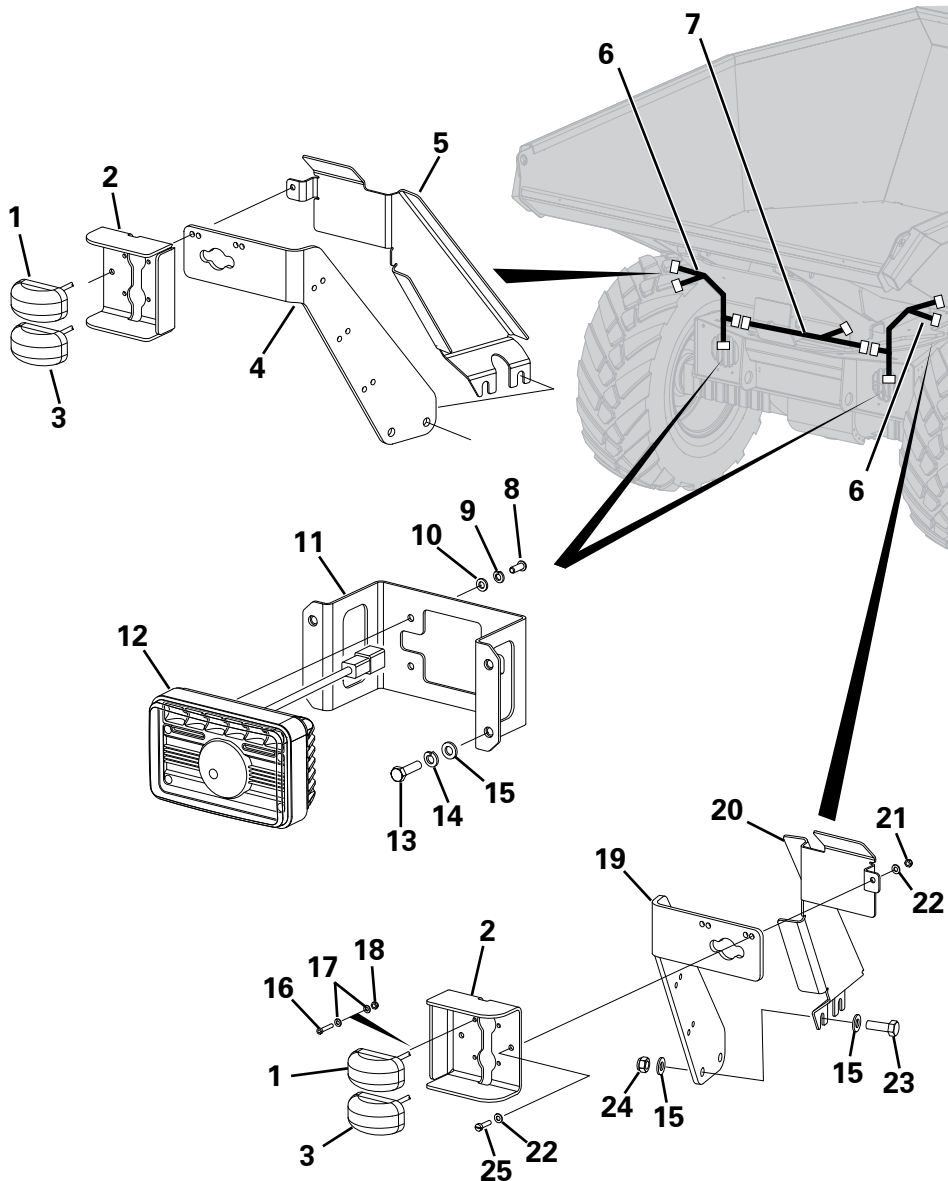

DECAL KIT

Item	Part No.	Description	Qty	U/M
1	T106500	DECAL KIT - 6T P/SW P/SHIFT	1.0	EA

ROAD LIGHTS - FRONT

Item	Part No.	Description	Qty	U/M
1	T106034	LED INDICATOR	2.0	EA
2	T106549	SIDE LIGHT SURROUND	2.0	EA
3	T106366	LED SIDE POSITION LAMP	2.0	EA
4	T106548	SIDE LIGHT SUPPORT - RH	1.0	EA
5	T106680	HARNES GUARD - RH	1.0	EA
6	T106564	SUB HARNES - FRONT LIGHTS	2.0	EA
7	T106069	HARNES - FRONT LIGHTS	1.0	EA
8	T19840	SOCKET DOME HEAD SCREW	8.0	EA
9	T14837	SPRING WASHER	8.0	EA
10	T13911	WASHER	8.0	EA
11	T106542	HEADLIGHT BRACKET	2.0	EA
12	T106030	LED HEADLIGHT	2.0	EA
13	T14152	BOLT	8.0	EA
14	T12972	SPRING WASHER	8.0	EA
15	T12973	WASHER	16.0	EA
16	T104538	SOCKET HEAD CAP SCREW	8.0	EA
17	T20859	WASHER	16.0	EA
18	T19580	NYLOC NUT	8.0	EA
19	T106547	SIDE LIGHT SUPPORT - LH	1.0	EA
20	T106681	HARNES GUARD - LH	1.0	EA
21	T16613	NYLOC NUT	4.0	EA
22	T16612	WASHER	8.0	EA
23	T12694	SET SCREW	4.0	EA
24	T13457	NYLOC NUT	4.0	EA
25	T16610	CHEESE HEAD SCREW	4.0	EA