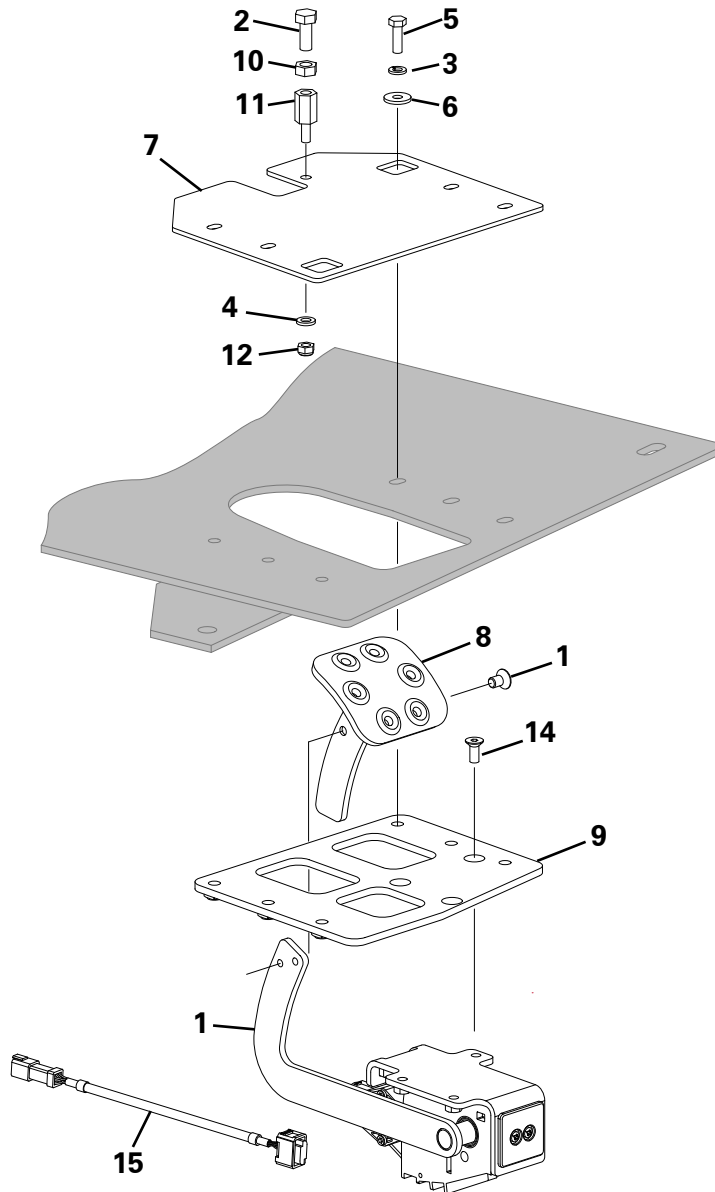

THROTTLE PEDAL ASSEMBLY

Item	Part No.	Description	Qty	U/M
* 1	T107531	THROTTLE PEDAL	1.0	EA
* 2	T7465	SET SCREW	1.0	EA
* 3	T14837	SPRING WASHER	6.0	EA
* 4	T13911	WASHER	1.0	EA
5	T16476	SET SCREW	6.0	EA
* 6	T15830	HEAVY DUTY WASHER	6.0	EA
* 7	T107521	PEDAL SHIELD	1.0	EA
* 8	T107520	THROTTLE PEDAL TREADLE	1.0	EA
* 9	T107465	THROTTLE PEDAL BRACKET	1.0	EA
* 10	T9775	NUT	1.0	EA
* 11	T107522	THROTTLE STOP	1.0	EA
* 12	T16481	NYLOC NUT	1.0	EA
* 14	T16473	SOCKET C/SUNK HEAD SCREW	3.0	EA
* 15	T107539	SUB-HARNESS THROTTLE CURTIS	1.0	EA