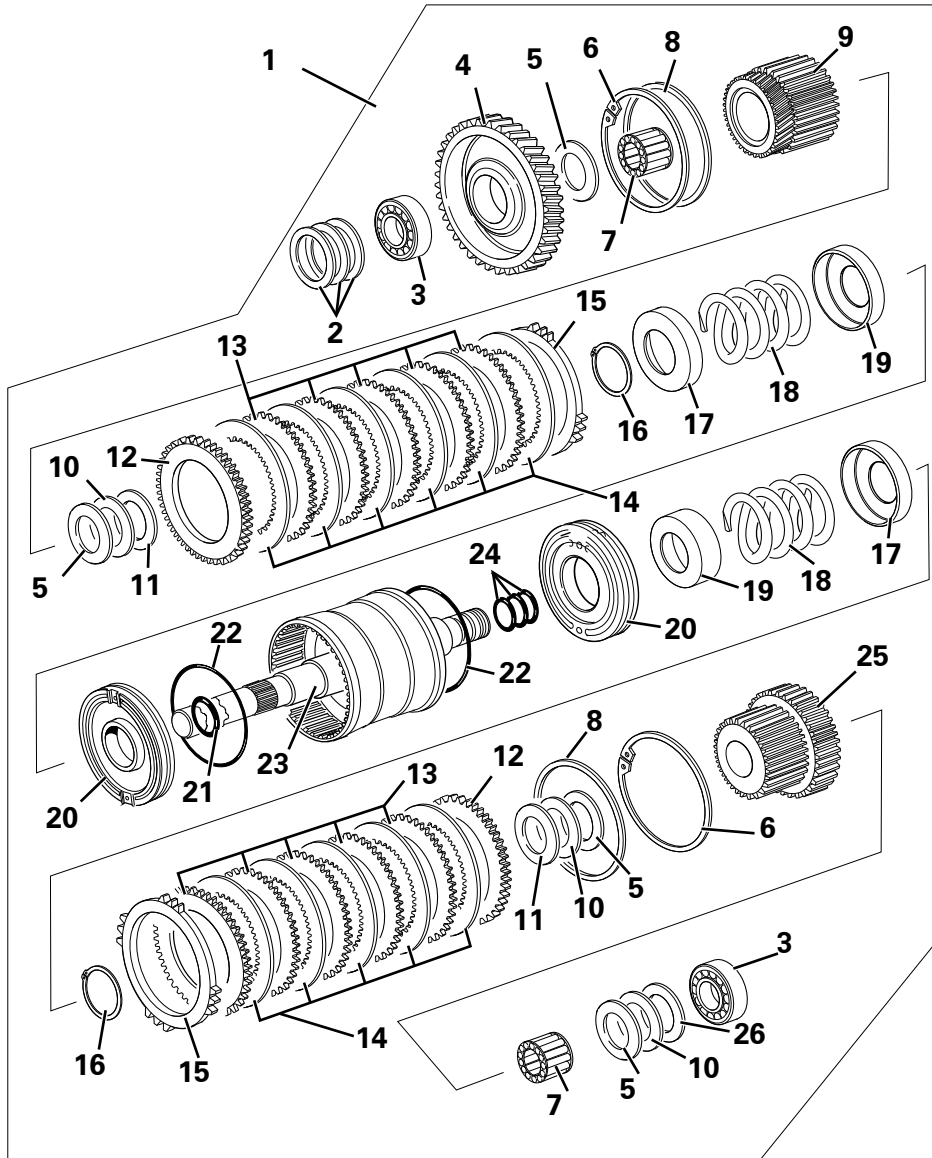

TRANSMISSION - MAINSHAFT

Item	Part No.	Description	Qty	U/M
1	T54401	CLUTCH ASSEMBLY - MAINSHAFT	1.0	EA
2	T51688	TAPER ROLLER BEARING	2.0	EA
3	T2516	SEAL RING	2.0	EA
4	T53372	MAINSHAFT GEAR	1.0	EA
5	T2498	'O' RING	1.0	EA
6	T1725	'O' RING	1.0	EA
7	T54404	PISTON	1.0	EA
8	T54403	OIL BAFFLE	1.0	EA
9	T1711	SPRING	1.0	EA
10	T1723	SPRING RETAINER	1.0	EA
11	T52217	CIRCLIP	1.0	EA
12	T2503	FRICTION PLATE	9.0	EA
13	T1720	COUNTER PLATE	9.0	EA
14	T54402	PRESSURE PLATE KIT	1.0	EA
15	T1709	CIRCLIP	1.0	EA
16	T50317	SHIM	A/R	EA
17	T54496	GEAR TRANSFER	1.0	EA
18	T51956	BEARING	1.0	EA
19	T52509	SPACER KIT	1.0	EA
20	T51957	BEARING	1.0	EA
21	T2579	OIL SEAL	1.0	EA
22	T50571	FLANGE	1.0	EA
23	T54497	WASHER	1.0	EA
24	T54498	SET SCREW	1.0	EA

TRANSMISSION - CLUTCH INPUT

Item	Part No.	Description	Qty	U/M
1	T52400	INPUT CLUTCH	1.0	EA
2	T52229	SHIM KIT 65mm	1.0	EA
3	T51688	TAPER ROLLER BEARING	2.0	EA
4	T52228	GEAR 48T	1.0	EA
5	T50319	THRUST WASHER	4.0	EA
6	T1709	CIRCLIP	2.0	EA
7	T2510	BEARING	2.0	EA
8	T50317	SHIM	A/R	EA
9	T52227	PLATE CARRIER ASSY 22T & 45T	1.0	EA
10	T2513	THRUST BEARING	4.0	EA
11	T52152	THRUST WASHER	2.0	EA
12	T50318	PRESSURE PLATE 6mm	1.0	EA
	T52710	PRESSURE PLATE 6.5mm	1.0	EA
13	T1720	COUNTER PLATE	12.0	EA
14	T50589	FRICTION PLATE	12.0	EA
15	T51951	DISC SPRING	2.0	EA
16	T52217	CIRCLIP	2.0	EA
17	T52224	RETAINING SPRING	2.0	EA
18	T52223	SPRING	2.0	EA
19	T52222	OIL BAFFLE	2.0	EA
20	T52221	PISTON ASSY	2.0	EA
21	T1725	'O' RING	2.0	EA
22	T2498	'O' RING	2.0	EA
23	T53104	HOUSING	1.0	EA
24	T52420	RING SEAL	4.0	EA
25	T52226	PLATE CARRIER ASSY 31T & 45T	1.0	EA
26	T2514	THRUST WASHER	2.0	EA