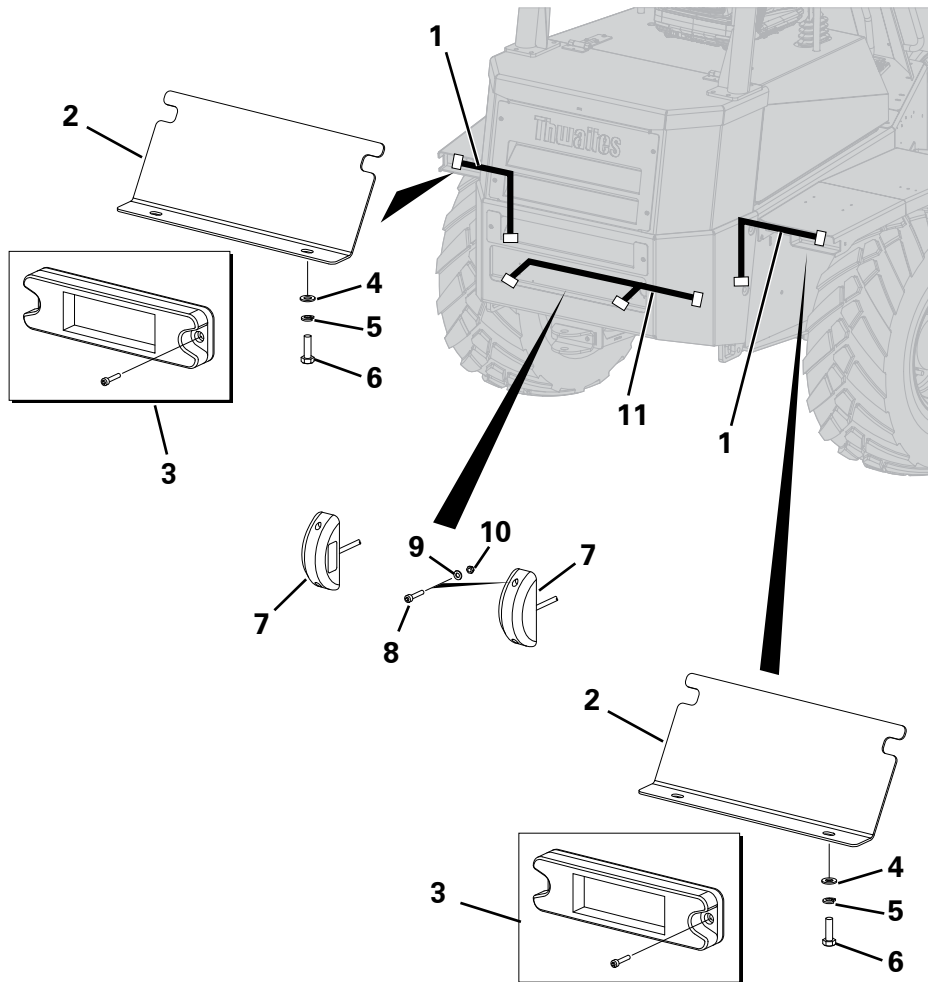

ROAD LIGHTS - REAR

Item	Part No.	Description	Qty	U/M
1	T106279	SUB HARNESS - REAR	2.0	EA
2	T106359	REAR LIGHT HARNESS GUARD	2.0	EA
3	T106031	LED COMBINATION REAR	2.0	EA
4	T13911	WASHER	4.0	EA
5	T14837	SPRING WASHER	4.0	EA
6	T16477	SET SCREW	4.0	EA
7	T106035	LED NUMBER PLATE LIGHT	2.0	EA
8	T104538	SOCKET HEAD CAP SCREW	4.0	EA
9	T20859	WASHER	4.0	EA
10	T19580	NYLOC NUT	4.0	EA
11	T106070	HARNESS - NUMBER PLATE	1.0	EA