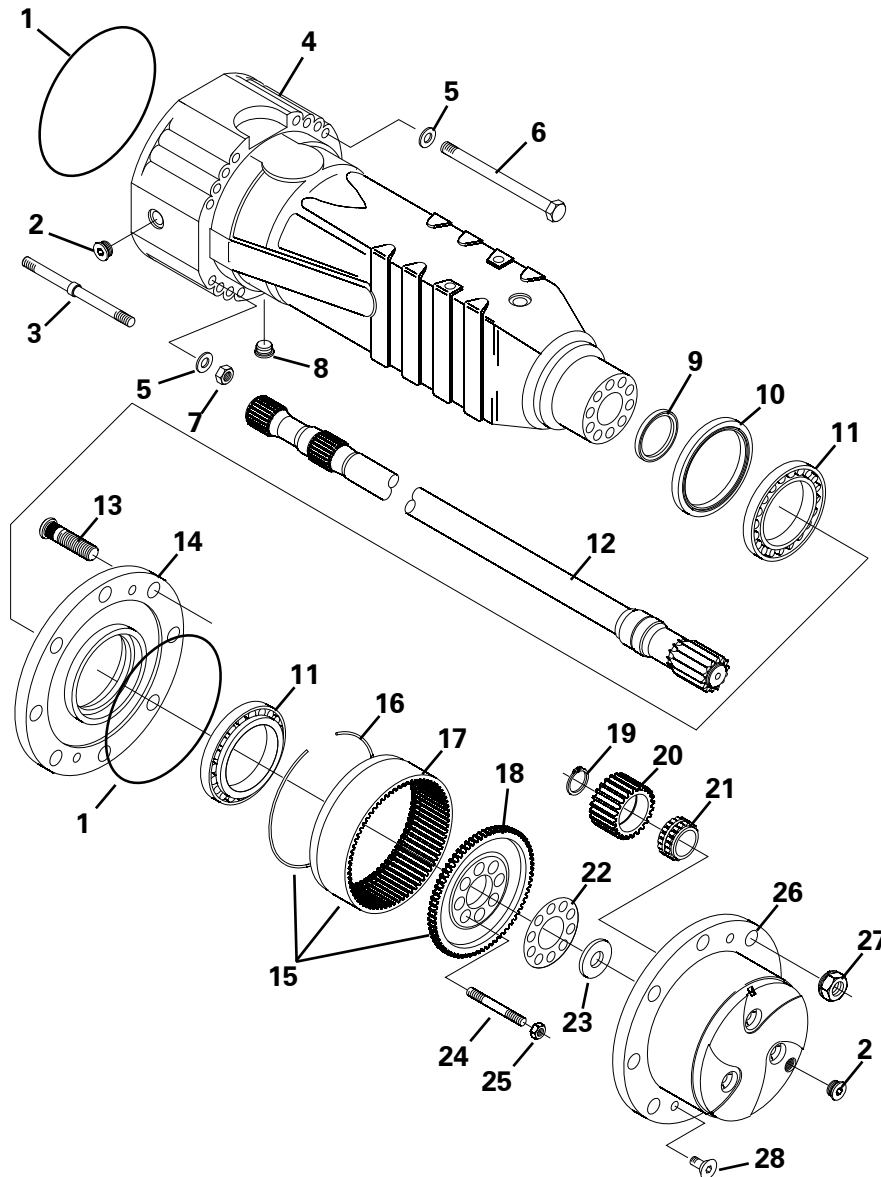

REAR AXLE & HUB REDUCTION

Item	Part No.	Description	Qty	U/M
A	T106136	AXLE	1.0	EA
1	T53528	O RING	4.0	EA
2	T53663	PLUG	4.0	EA
3	T54652	STUD	8.0	EA
4	T54653	AXLE CASE	2.0	EA
5	T54654	WASHER	8.0	EA
6	T54655	BOLT	24.0	EA
7	T54656	NUT	8.0	EA
8	T53664	MAGNETIC PLUG	2.0	EA
9	T53539	SEAL	2.0	EA
10	T53704	SEAL	2.0	EA
11	T53561	BEARING	4.0	EA
12	T54657	HALF SHAFT	2.0	EA
13	T53766	WHEEL STUD	16.0	EA
14	T53688	WHEEL HUB	2.0	EA
15	T53728	RING GEAR SUPPORT KIT	2.0	EA
16	T53548	CIRCLIP	2.0	EA
17	T53679	RING GEAR	2.0	EA
18	T53681	RING GEAR SUPPORT	2.0	EA
19	T53551	CIRCLIP	6.0	EA
20	T54587	PLANET GEAR	6.0	EA
21	T54588	BEARING	6.0	EA
22	T54658	LOCKING PLATE	2.0	EA
23	T53683	FRICITION WASHER	2.0	EA
24	T53686	STUD	16.0	EA
25	T53566	NUT	16.0	EA
26	T53689	PLANET GEAR CARRIER	2.0	EA
27	T53567	WHEEL NUT	16.0	EA
28	T53610	COUNTERSUNK BOLT	4.0	EA