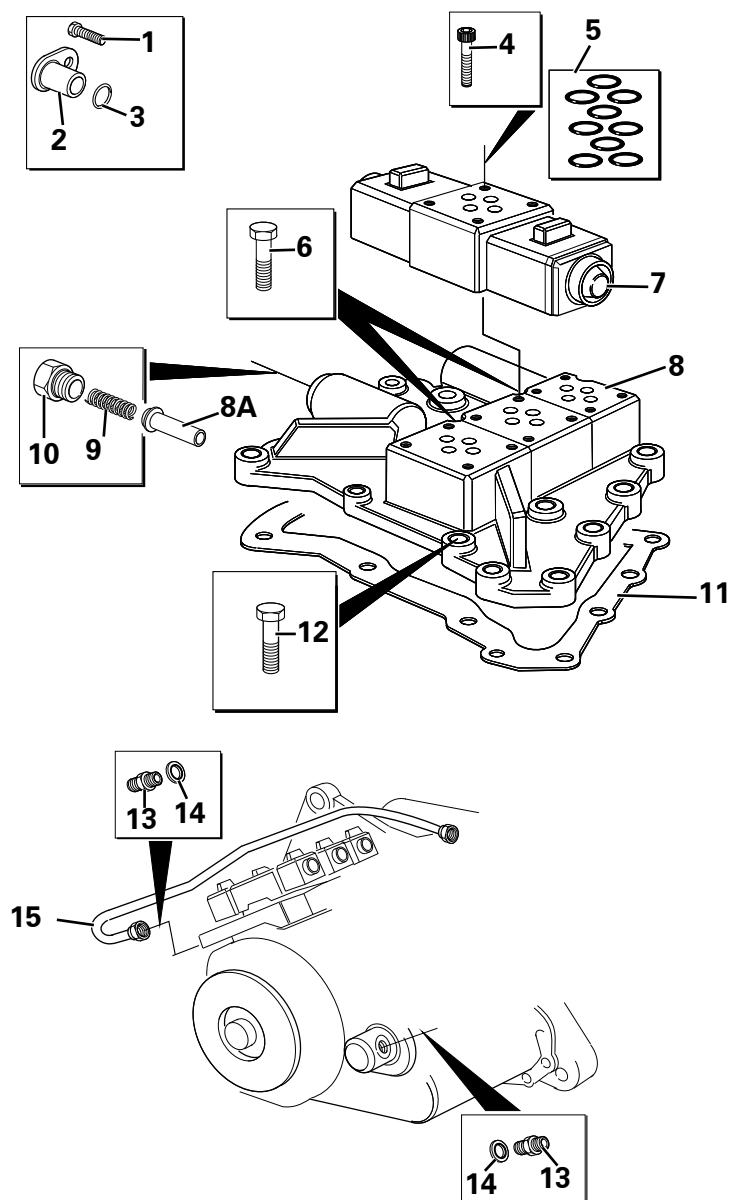

TRANSMISSION SOLENOID

Item	Part No.	Description	Qty	U/M
1	T51637	SCREW	1.0	EA
2	T51635	SPEED SENSOR	1.0	EA
3	T51636	'O' RING	1.0	EA
4	T50570	CAP SCREW	12.0	EA
5	T51877	SEAL KIT	1.0	EA
6	T51939	BOLT	2.0	EA
7	T50512	SOLENOID VALVE	3.0	EA
8	T53023	SOLENOID BLOCK	1.0	EA
8A	T52179	SPOOL	1.0	EA
9	T51607	SPRING	1.0	EA
10	T51606	PLUG	1.0	EA
11	T51953	GASKET	1.0	EA
12	T54398	BOLT	14.0	EA
13	T51658	ADAPTOR	4.0	EA
14	T2613	SEAL	4.0	EA
15	T51660	HYDRAULIC PIPE	1.0	EA