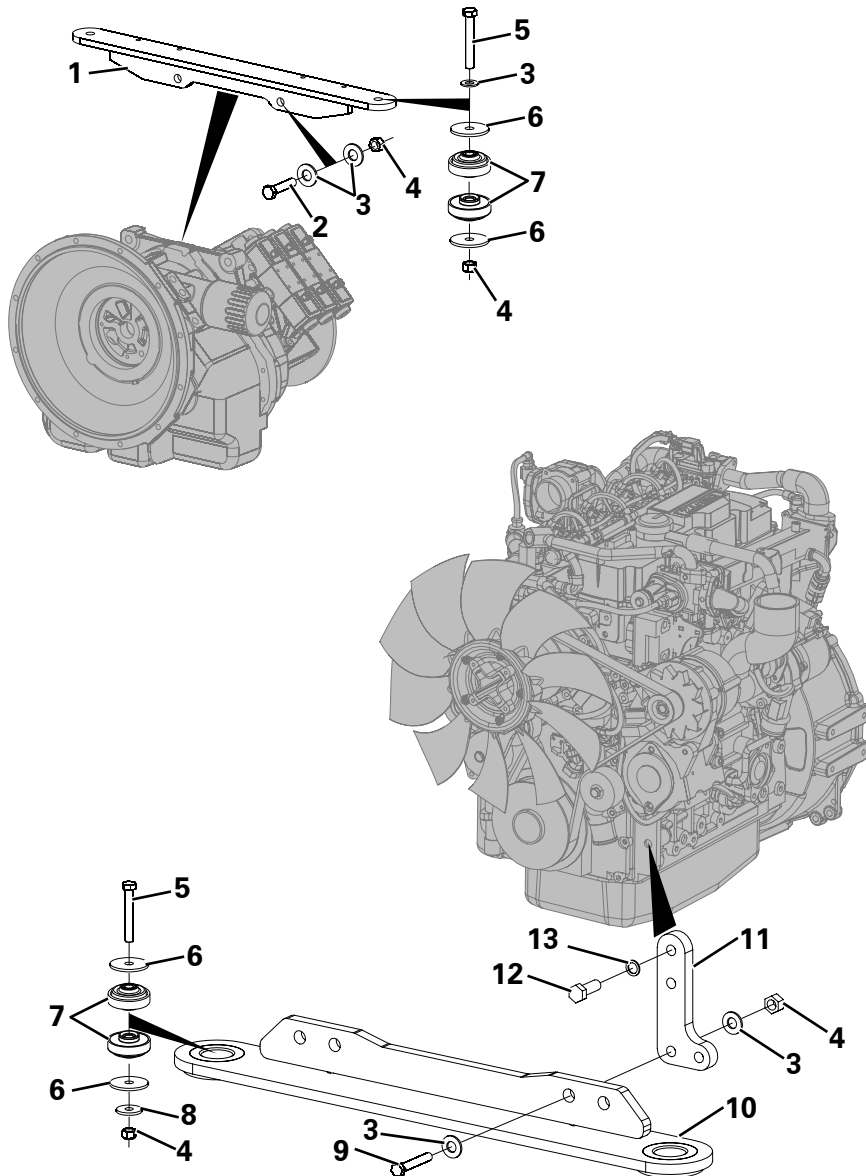

ENGINE AND GEARBOX MOUNTINGS

Item	Part No.	Description	Qty	U/M
1	T100114	GEARBOX MOUNTING	1.0	EA
2	T14908	BOLT	2.0	EA
3	T100867	WASHER	14.0	EA
4	T14910	PHILIDAS NUT	10.0	EA
5	T104348	BOLT	4.0	EA
6	T100303	PAD SPACER	8.0	EA
7	T104347	ENGINE MOUNTING	4.0	EA
8	T100815	HEAVY DUTY WASHER	2.0	EA
9	T15571	BOLT	4.0	EA
10	T104343	ENGINE MOUNTING	1.0	EA
11	T104342	SPACER BLOCK	2.0	EA
12	T100865	BOLT	4.0	EA
13	T20699	SCHNORR WASHER	4.0	EA