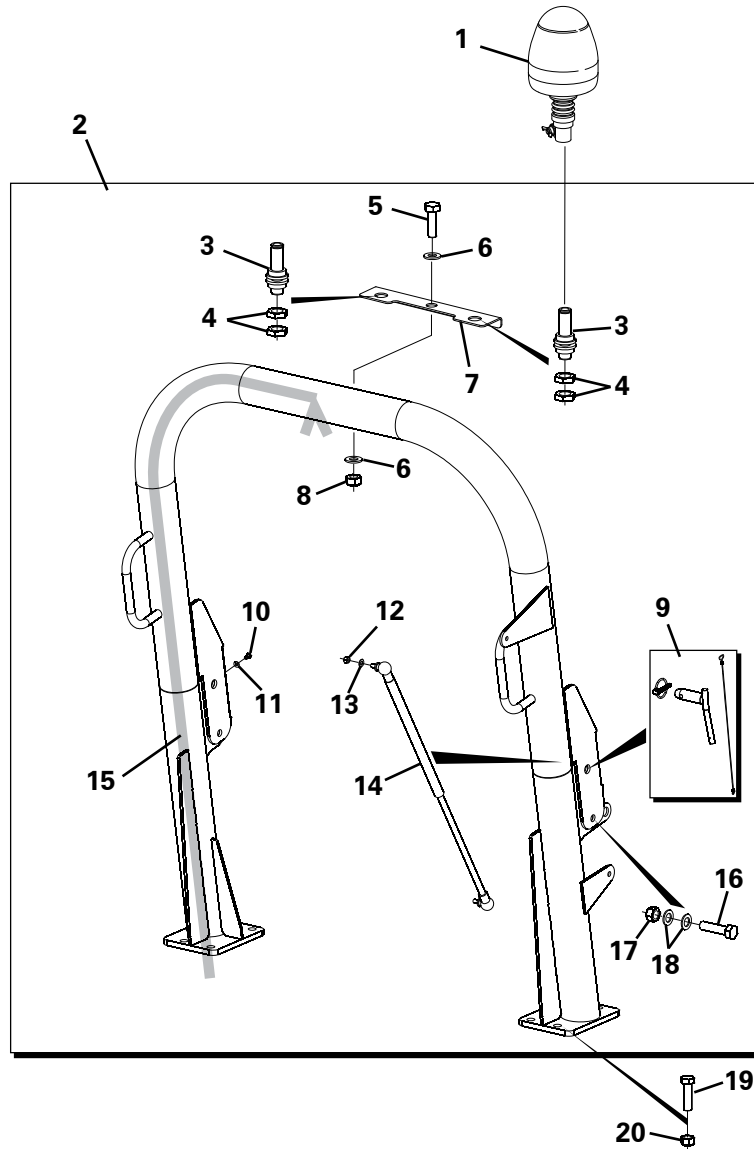

ROPS FRAME ASSEMBLY

Item	Part No.	Description	Qty	U/M
1	T105576	LED BEACON - AMBER	1.0	EA
2	T106213	HINGED ROPS FRAME ASSEMBLY	1.0	EA
3	T100134	BEACON STEM	2.0	EA
4	T101154	LOCK NUT	4.0	EA
5	T106234	BOLT	1.0	EA
6	T17306	WASHER	2.0	EA
7	T106002	TWIN BEACON MOUNT	1.0	EA
8	T20325	STOVER NUT	1.0	EA
9	T53876	ROPS PIN ASSEMBLY	2.0	EA
10	T16477	SET SCREW	2.0	EA
11	T13911	WASHER	2.0	EA
12	T12509	NUT	2.0	EA
13	T13362	SPRING WASHER	2.0	EA
14	T100225	GAS SPRING	1.0	EA
15	T106072	BEACON HARNESS	1.0	EA
16	T53960	BOLT	2.0	EA
17	T53961	NYLOC NUT	2.0	EA
18	T53962	WASHER	4.0	EA
19	T15571	BOLT	8.0	EA
20	T14910	STOVER NUT	8.0	EA