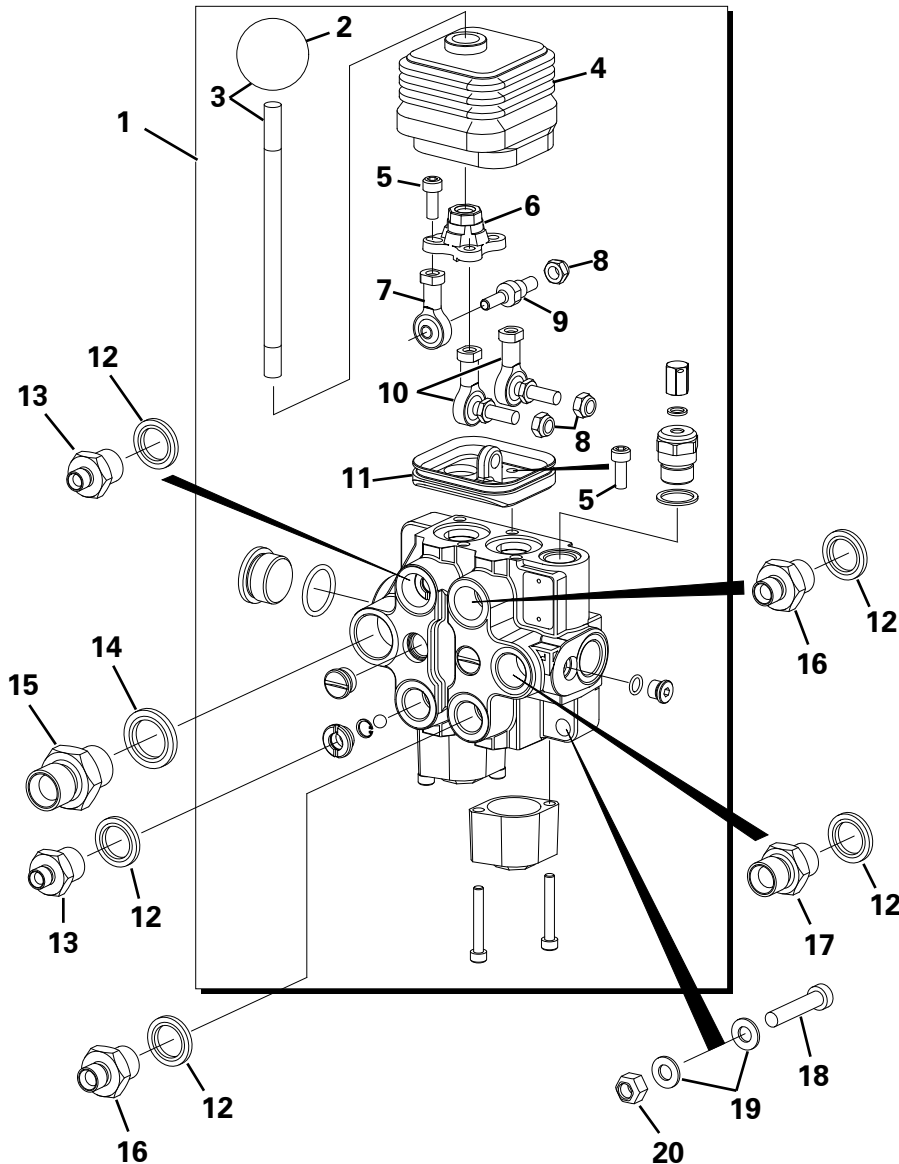

FRONT CAMERA

Item	Part No.	Description	Qty	U/M
1	T105994	CAMERA CABLE - 5M	1.0	EA
2	M1077	CABLE CONDUIT - SPLIT	A/R	EA
3	T105993	CAMERA BULLET STYLE	1.0	EA
4	T106110	CAMERA MOUNT TOP PLATE	1.0	EA
5	T17070	SOCKET C.SUNK HD SCREW	2.0	EA
6	T106109	CAMERA MOUNT BASE PLATE	1.0	EA
7	T11514	P CLIP	1.0	EA
8	T12973	WASHER	2.0	EA
9	T19007	STOVER NUT	2.0	EA

STEERING ASSEMBLY

Item	Part No.	Description	Qty	U/M
1	T100496	STEERING WHEEL & CAP	1.0	EA
2	T53958	SPINNER KNOB	1.0	EA
3	T53959	CENTRE CAP	1.0	EA
4	T53853	NUT	1.0	EA
5	T100387	SPRING WASHER	1.0	EA
6	T6765	WASHER	1.0	EA
7	T53413	GAITER	1.0	EA
8	T19583	SOCKET HEAD CAP SCREW	2.0	EA
9	T100036	COLUMN SWITCH	1.0	EA
10	T19611	COLUMN SWITCH CLAMP	1.0	EA
11	T105067	STEERING COLUMN	1.0	EA
12	T20618	SET SCREW	4.0	EA
13	T13362	SPRING WASHER	4.0	EA
14	T15819	WASHER	4.0	EA
15	T102574	STEERING ORBITROL	1.0	EA
16	T54170	SEAL KIT - ORBITROL	1.0	EA
17	T10940	DOWTY WASHER	2.0	EA
18	T10847	ADAPTOR	2.0	EA
19	T5596	DOWTY WASHER	7.0	EA
20	T13936	ADAPTOR	5.0	EA
21	T100465	ADAPTOR	2.0	EA
22	T104780	BOLT	1.0	EA
23	T12973	WASHER	2.0	EA
24	T19007	PHILIDAS NUT	1.0	EA
25	T19429	LOAD SENSING VALVE	1.0	EA
26	T104497	ADAPTOR - ELBOW	1.0	EA
27	T106606	HYDRAULIC TEST POINT	1.0	EA
* 28	T107402	SPACER - COLUMN SWITCH	2.0	EA