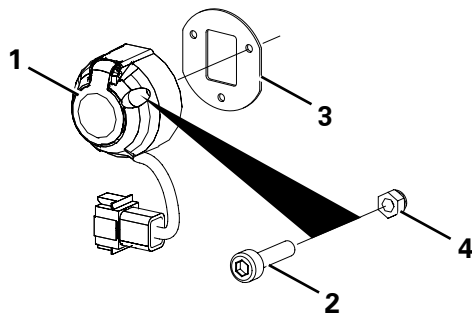

ADJUSTABLE TOW BRACKET

Item	Part No.	Description	Qty	U/M
1	T107030	ADJ TOW HITCH DECAL	1.0	EA
2	T100418	ADJ TOWING (FIXED) BRKT	1.0	EA
3	T19559	ADJ TOW BRKT RETAINING	1.0	EA
4	T100419	ADJ TOWING (MOVABLE) BRKT	1.0	EA
5	T11316	SET SCREW	2.0	EA
6	T14910	STOVER NUT	2.0	EA