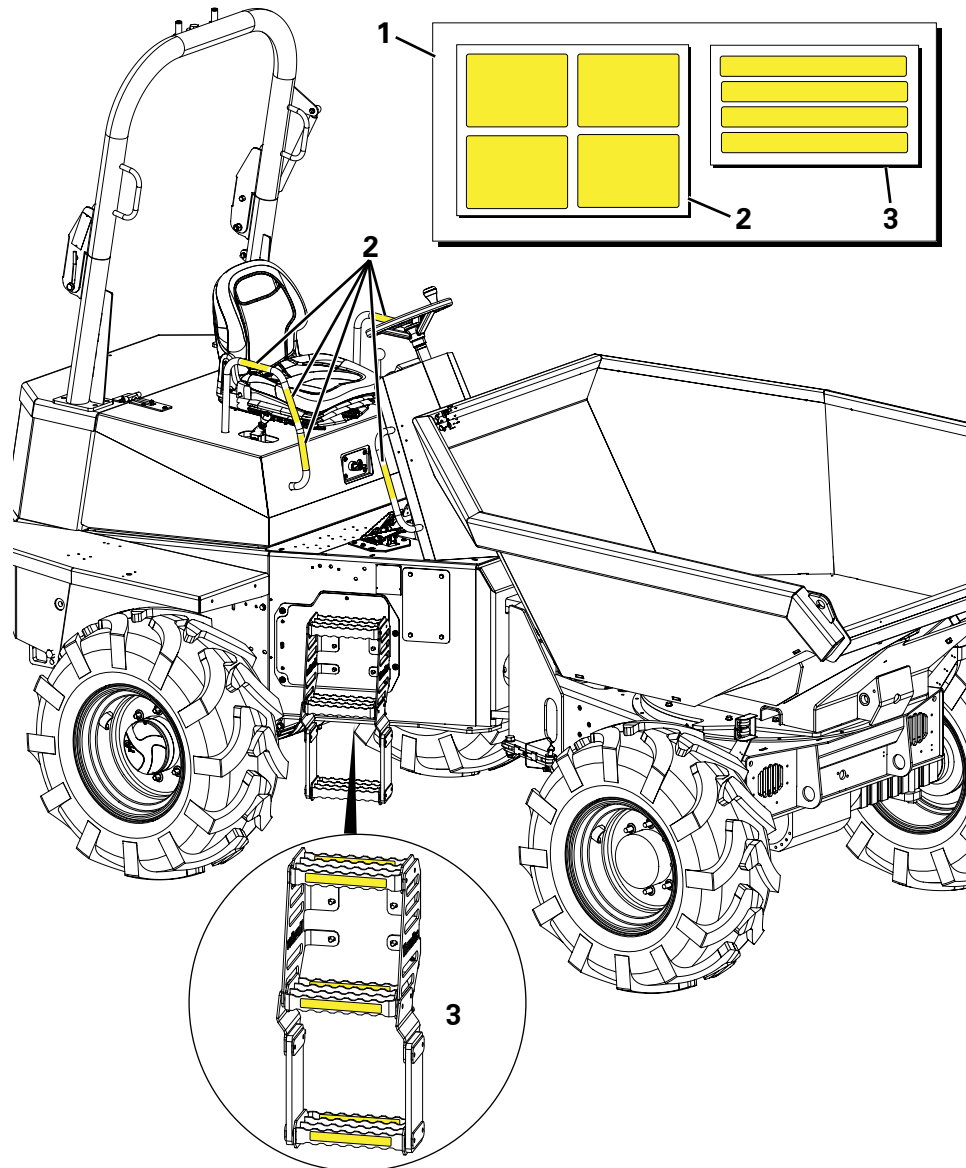

HI-VIS DECAL KIT

Item	Part No.	Description	Qty	U/M
1	T107260	HI-VIS DECAL KIT	1.0	EA
2	T105442	GRAB HANDLE	2.0	EA
3	T105352	STEP TREAD	3.0	EA