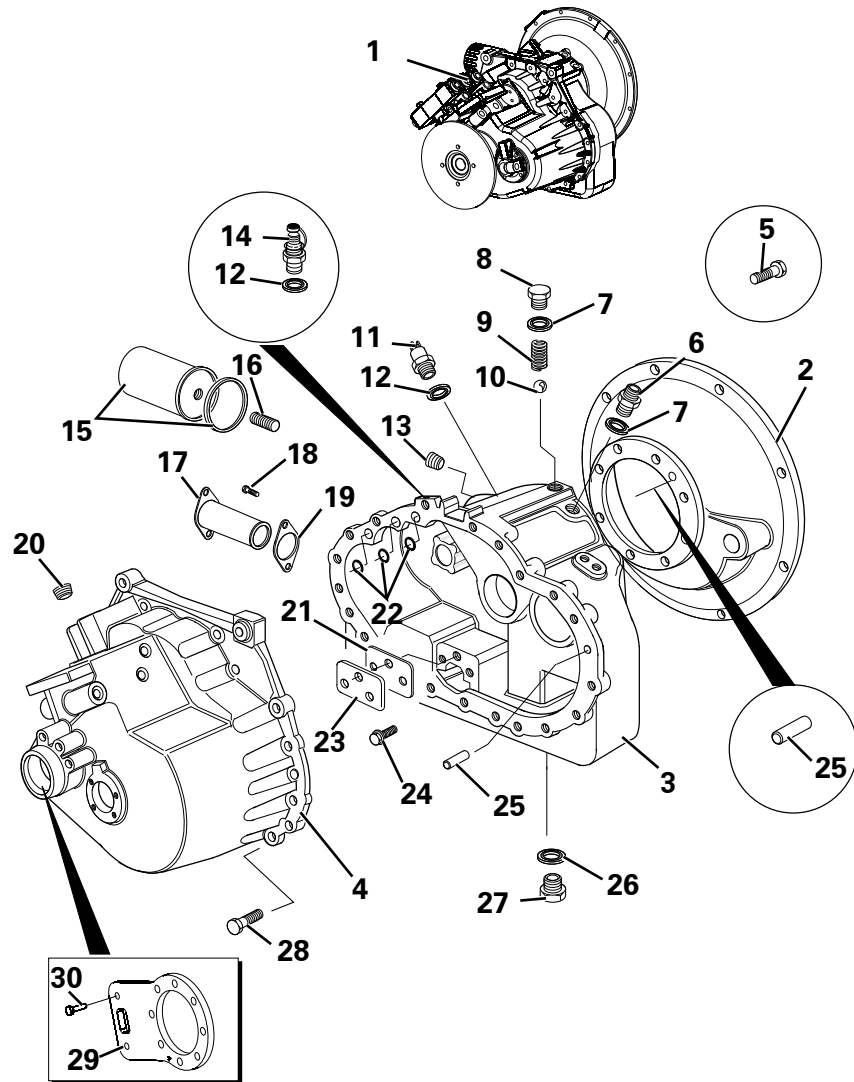

TRANSMISSION - EXTERNAL

Item	Part No.	Description	Qty	U/M
1	T103664	GEARBOX	1.0	EA
2	T52707	FLYWHEEL HOUSING	1.0	EA
3	T54396	CASING (FRONT)	1.0	EA
4	T54397	CASE	1.0	EA
5	T50593	BOLT	11.0	EA
6	T1928	ADAPTOR	1.0	EA
7	T2613	SEAL	2.0	EA
8	T2612	PLUG	1.0	EA
9	T2611	SPRING	1.0	EA
10	T2610	BALL	1.0	EA
11	T50563	SWITCH (OIL PRESSURE)	1.0	EA
12	T51910	SEAL WASHER	2.0	EA
13	T52090	PLUG	8.0	EA
14	T50594	PLUG (TEST POINT)	1.0	EA
15	T52450	TRANSMISSION OIL FILTER	1.0	EA
16	T51630	FILTER ADAPTOR	1.0	EA
17	T2608	SUCTION STRAINER	1.0	EA
18	T50344	BOLT	2.0	EA
19	T2602	GASKET	1.0	EA
20	T50329	PLUG	7.0	EA
21	T51913	BAFFLE GASKET	1.0	EA
22	T53025	'O' RING	3.0	EA
23	T51912	BAFFLE PLATE	1.0	EA
24	T50517	BOLT	1.0	EA
25	T50339	DOWEL	2.0	EA
26	T52175	SEAL WASHER	1.0	EA
27	T50565	PLUG	1.0	EA
28	T51691	SET SCREW	19.0	EA
29	T102381	CALIPER MTG PLATE	1.0	EA
30	T2256	BOLT	8.0	EA