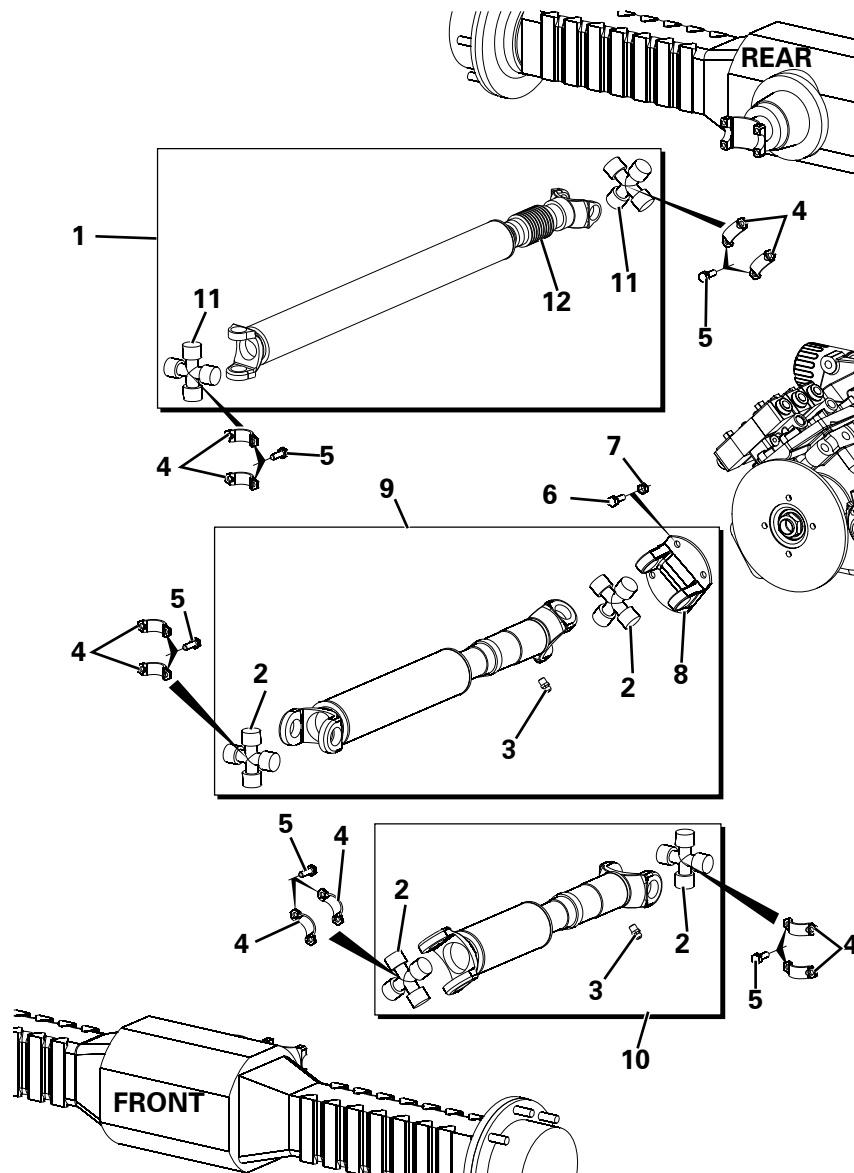

PROPSHAFTS

Item	Part No.	Description	Qty	U/M
1	T104164	PROPSHAFT REAR	1.0	EA
2	T50475	U/J KIT	4.0	EA
3	T13454	GREASE NIPPLE	2.0	EA
4	T14130	JOINT STRAP	10.0	EA
5	T14131	CLAMP BOLT	20.0	EA
6	T11313	PROPSHAFT BOLT	4.0	EA
7	T11345	PHILIDAS NUT	4.0	EA
8	T50476	FLANGE	1.0	EA
9	T100062	PROPSHAFT TOP	1.0	EA
10	T17485	PROPSHAFT FRONT	1.0	EA
11	T54212	U/J KIT	2.0	EA
12	T54213	GAITER KIT	1.0	EA