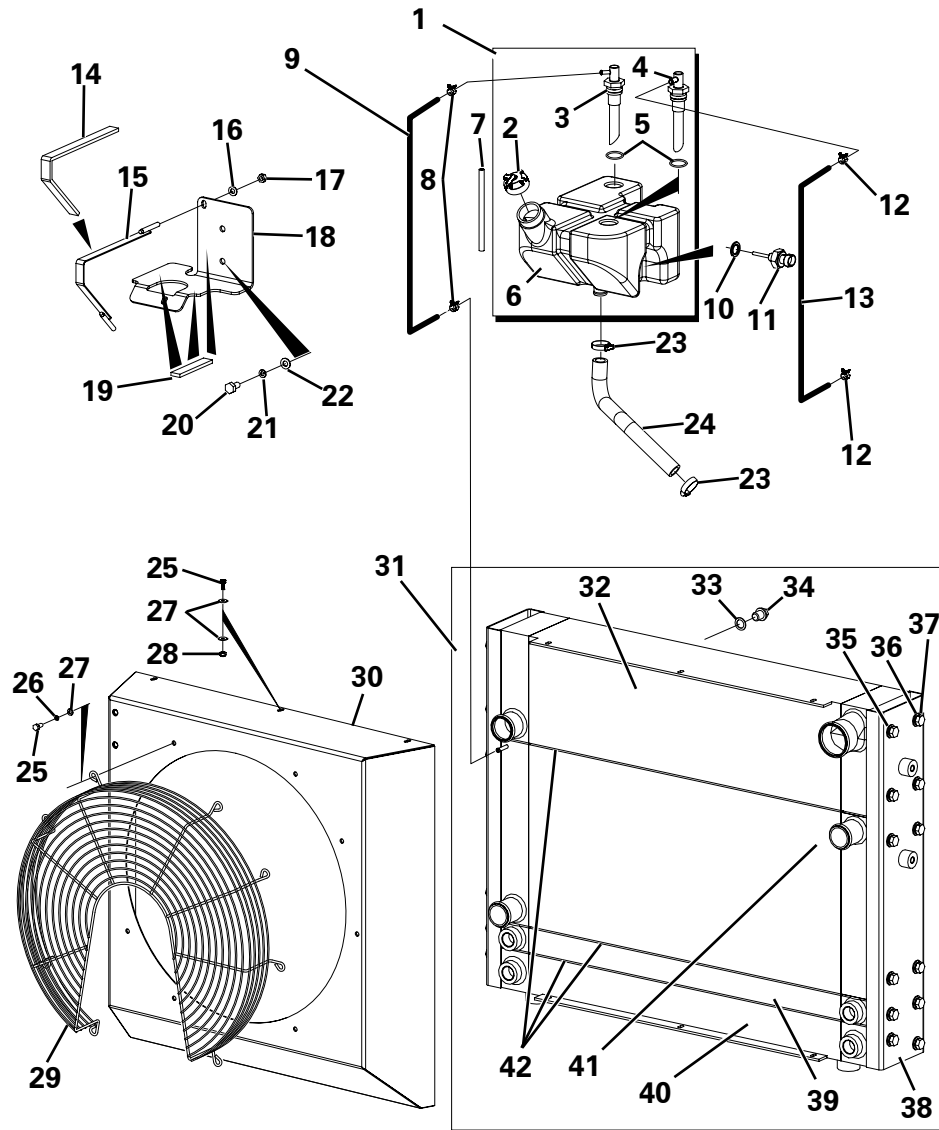

RADIATOR ASSEMBLY

Item	Part No.	Description	Qty	U/M
25	T16477	SET SCREW	14.0	EA
26	T14837	SPRING WASHER	8.0	EA
27	T13911	WASHER	20.0	EA
28	T16481	NYLOC NUT	6.0	EA
29	T106160	FAN GUARD	1.0	EA
30	T106180	FAN COWL	1.0	EA
31	T104457	RADIATOR ASSEMBLY	1.0	EA
32	T54385	CHARGE AIR COOLER	1.0	EA
33	T54429	DOWTY WASHER	4.0	EA
34	T54384	DRAIN PLUG	4.0	EA
35	T19809	WASHER	24.0	EA
36	T14080	SPRING WASHER	24.0	EA
37	T102903	SET SCREW	24.0	EA
38	T54389	SIDE FRAME	2.0	EA
39	T54388	OIL COOLER	1.0	EA
40	T54390	TRANSMISSION COOLER	1.0	EA
41	T54391	WATER COOLER	1.0	EA
42	T54387	FOAM STRIP	1.0	EA