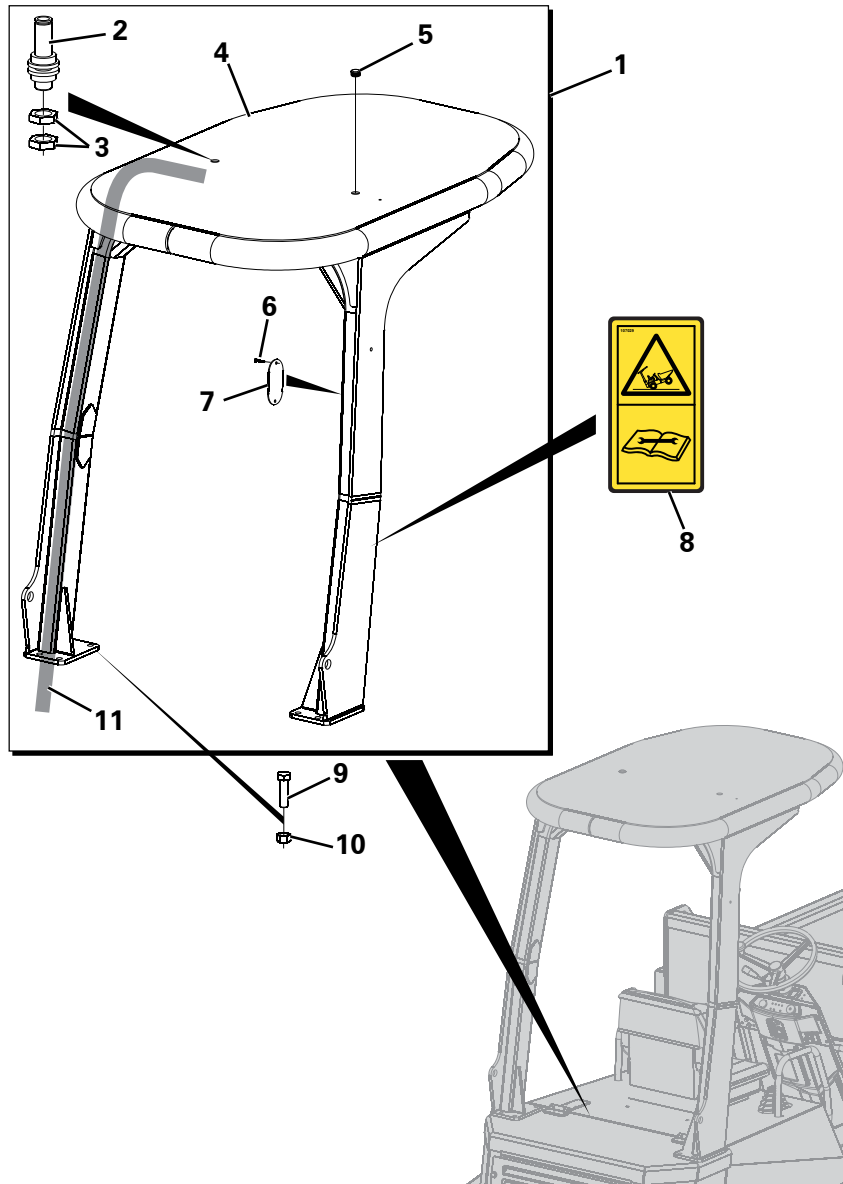

ROPS/FOPS CANOPY FRAME

Item	Part No.	Description	Qty	U/M
1	T101068	ROPS/FOPS CANOPY FRAME	1.0	EA
2	T100134	BEACON STEM	1.0	EA
3	T101154	LOCK NUT	2.0	EA
4	T100839	ROPS/FOPS FRAME	1.0	EA
5	T17094	BLANKING PLUG	1.0	EA
6	T7474	HEXAGON HEAD SELF TAPPER	2.0	EA
7	T100804	COVER PLATE	1.0	EA
8	T107029	FOPS FRAME WARNING DECAL	1.0	EA
9	T15571	BOLT	8.0	EA
10	T14910	PHILIDAS NUT	8.0	EA
11	T102408	HARNES	1.0	EA