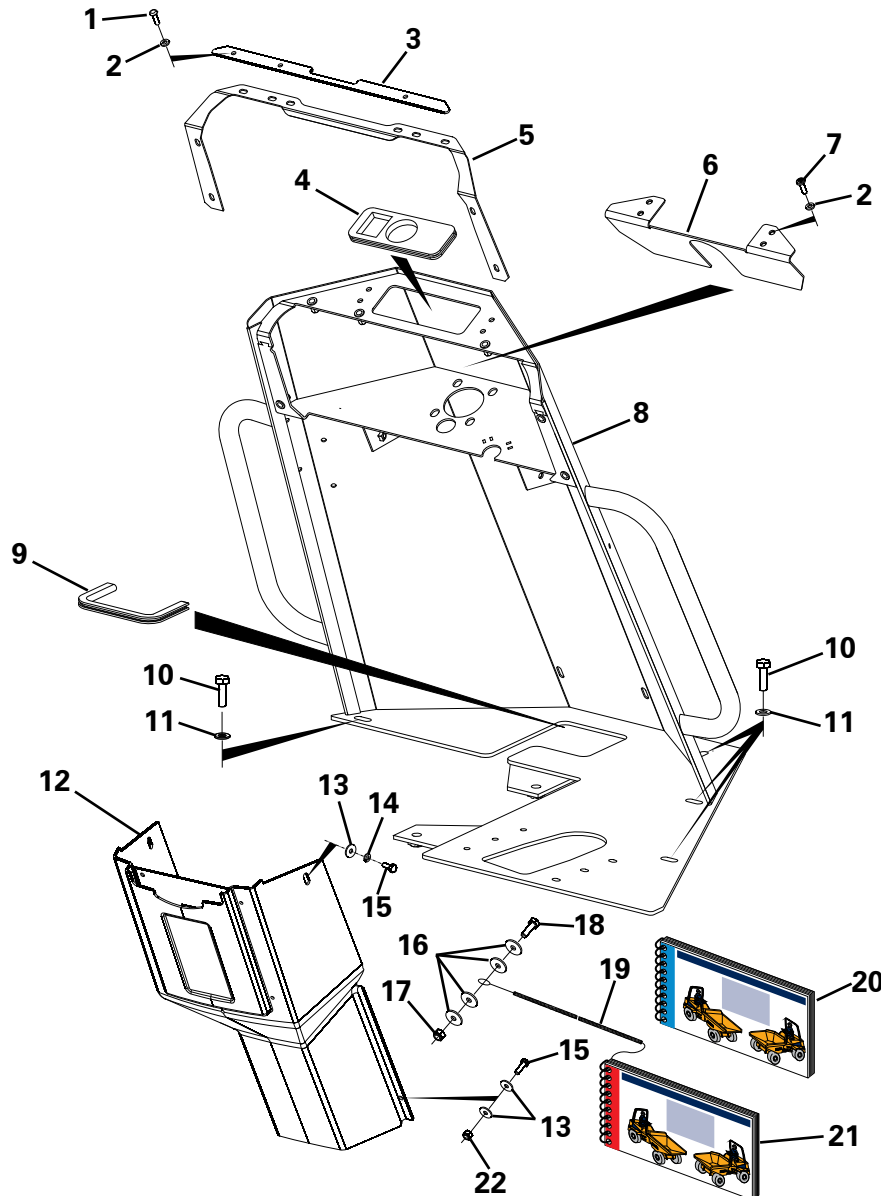

LEG GUARD ASSEMBLY

Item	Part No.	Description	Qty	U/M
1	T100315	DOME HEAD SCREW	3.0	EA
2	T13911	WASHER	7.0	EA
3	T106255	CLAMPING STRIP	1.0	EA
4	T100355	STEERING COLUMN GROMMET	1.0	EA
5	T106282	SEALING GASKET	1.0	EA
6	T106145	SPLASH GUARD	1.0	EA
7	T16492	PAN HEAD SCREW	4.0	EA
8	T106144	LEG GUARD ASSEMBLY	1.0	EA
9	T52795	E J TRIM	1.0	EA
10	T16505	SET SCREW	5.0	EA
11	T10734	HEAVY DUTY WASHER	5.0	EA
12	T100159	INNER LEG GUARD	1.0	EA
13	T15830	HEAVY DUTY WASHER	6.0	EA
14	T14837	SPRING WASHER	2.0	EA
15	T16477	SET SCREW	4.0	EA
16	T9345	HEAVY DUTY WASHER	4.0	EA
17	T13457	NYLOC NUT	1.0	EA
18	T12694	SET SCREW	1.0	EA
19	T100699	RETAINING CABLE	1.0	EA
20	T0614	SERVICE MANUAL	1.0	EA
21	T0613	OPERATOR MANUAL	1.0	EA
22	T16481	NYLOC NUT	2.0	EA