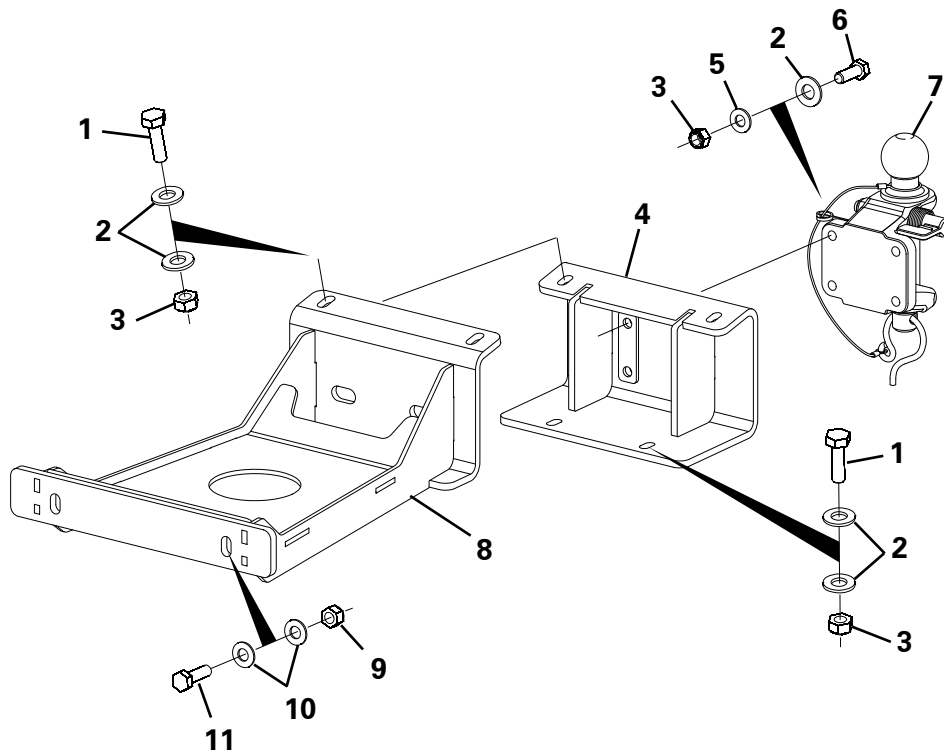

MANUAL BALL & PIN OPTION

Item	Part No.	Description	Qty	U/M
1	T16505	SET SCREW	4.0	EA
2	T10734	HEAVY DUTY WASHER	12.0	EA
3	T13064	STOVER NUT	8.0	EA
4	T106533	TOWING ADAPTER	1.0	EA
5	T15819	WASHER	4.0	EA
6	T16501	BOLT	4.0	EA
7	T105342	MANUAL PIN & BALL COUPLING	1.0	EA
8	T106532	TOW BAR BRACKET	1.0	EA
9	T14283	STOVER NUT	2.0	EA
10	T14748	HEAVY DUTY WASHER	4.0	EA
11	T17079	SET SCREW	2.0	EA