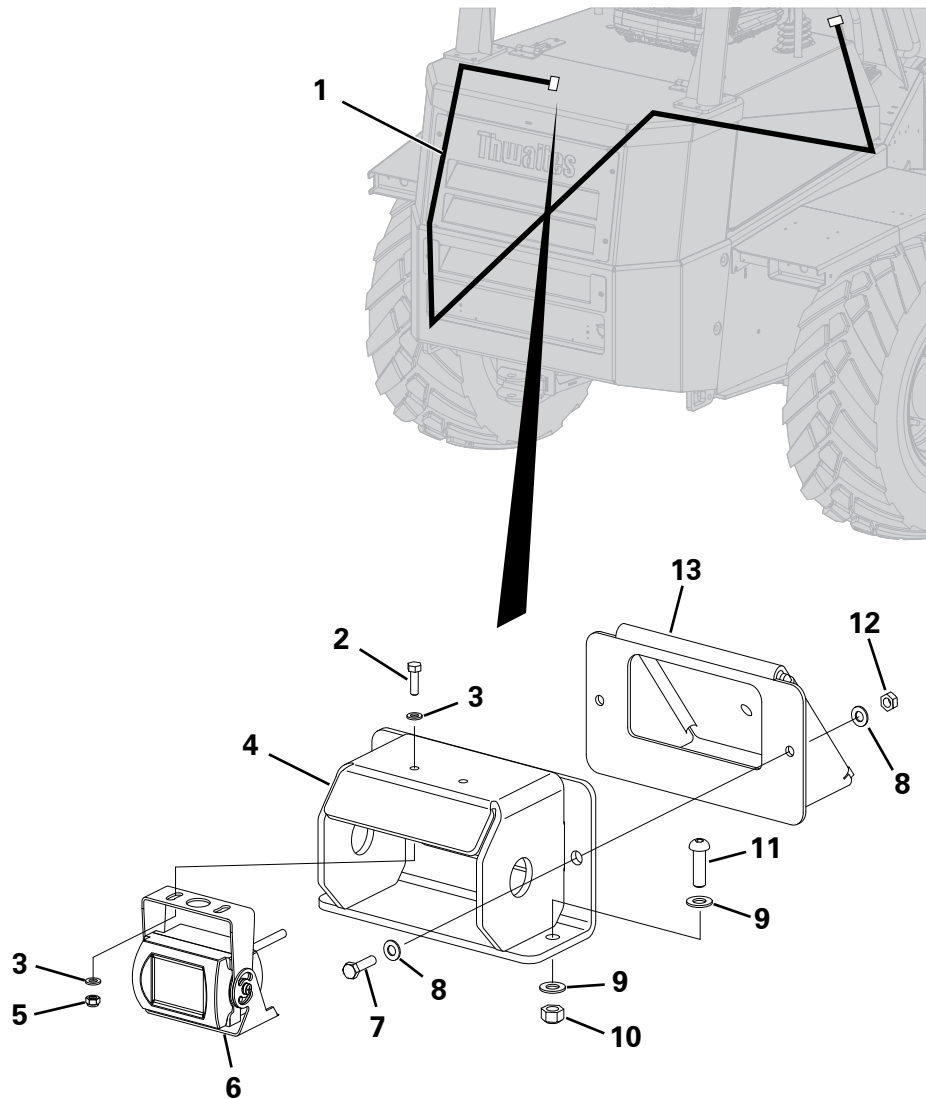

REAR CAMERA

Item	Part No.	Description	Qty	U/M
1	T105994	CAMERA CABLE - 5M	1.0	EA
2	T102918	SET SCREW	2.0	EA
3	T16612	WASHER	4.0	EA
4	T105762	CAMERA MOUNT ASSEMBLY	1.0	EA
5	T16613	NYLOC NUT	2.0	EA
6	T106007	CAMERA	1.0	EA
7	T16477	SET SCREW	2.0	EA
8	T13911	WASHER	4.0	EA
9	T12973	WASHER	4.0	EA
10	T19007	STOVER NUT	2.0	EA
11	T12971	SOCKET DOME HEAD SCREW	2.0	EA
12	T16481	NYLOC NUT	2.0	EA
13	T106845	CAMERA CONNECTOR MOUNT	1.0	EA