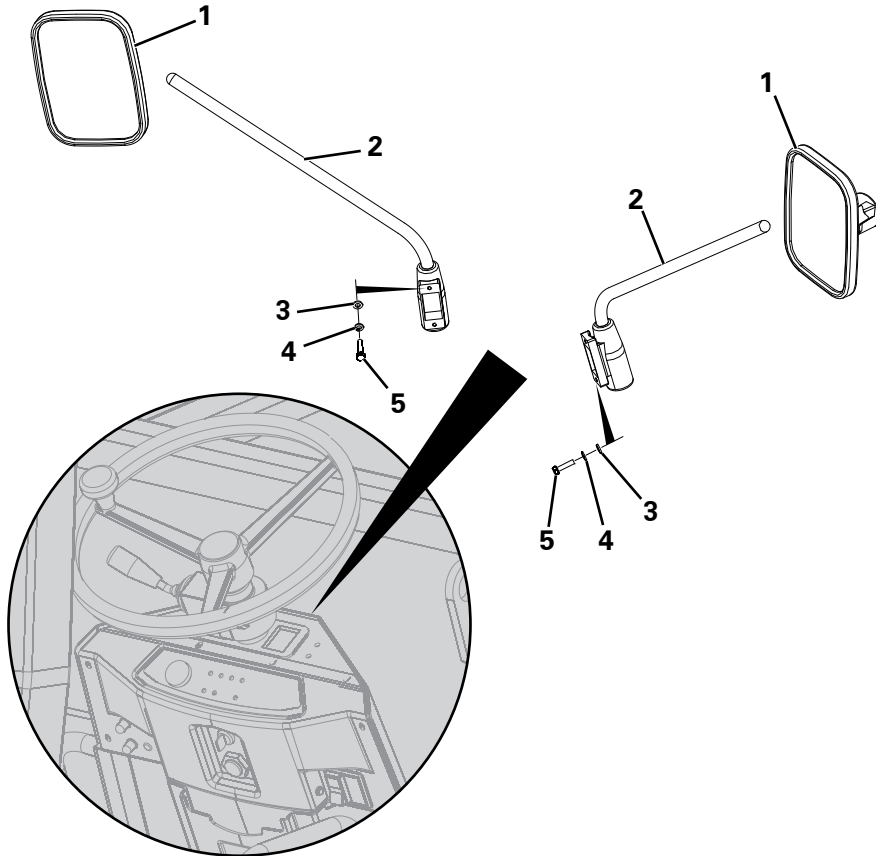

ROAD MIRRORS

Item	Part No.	Description	Qty	U/M
1	T102839	MIRROR HEAD	2.0	EA
2	T102838	ARM FOR WING MIRROR	2.0	EA
3	T6668	HEAVY DUTY WASHER	4.0	EA
4	T14837	SPRING WASHER	4.0	EA
5	T10917	SET SCREW	4.0	EA