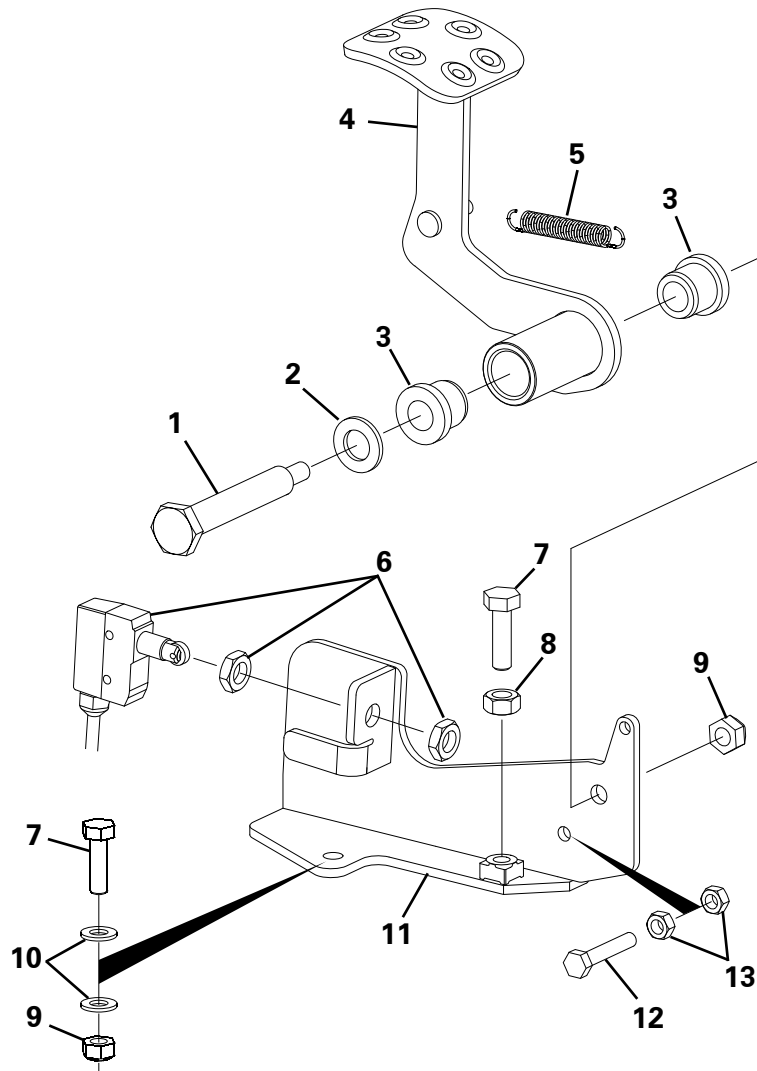

DUMP PEDAL ASSEMBLY

Item	Part No.	Description	Qty	U/M
1	T101775	PIVOT SHAFT	1.0	EA
2	T100867	WASHER	1.0	EA
3	T101776	BUSH	2.0	EA
4	T106348	DUMP PEDAL	1.0	EA
5	T100319	DUMP PEDAL SPRING	1.0	EA
6	T105739	LIMIT SWITCH	1.0	EA
7	T16505	SET SCREW	3.0	EA
8	T12509	NUT	1.0	EA
9	T13064	STOVER NUT	3.0	EA
10	T15819	WASHER	4.0	EA
11	T106347	DUMP PEDAL MTG BRACKET	1.0	EA
12	T12823	BOLT	1.0	EA
13	T9775	NUT	2.0	EA