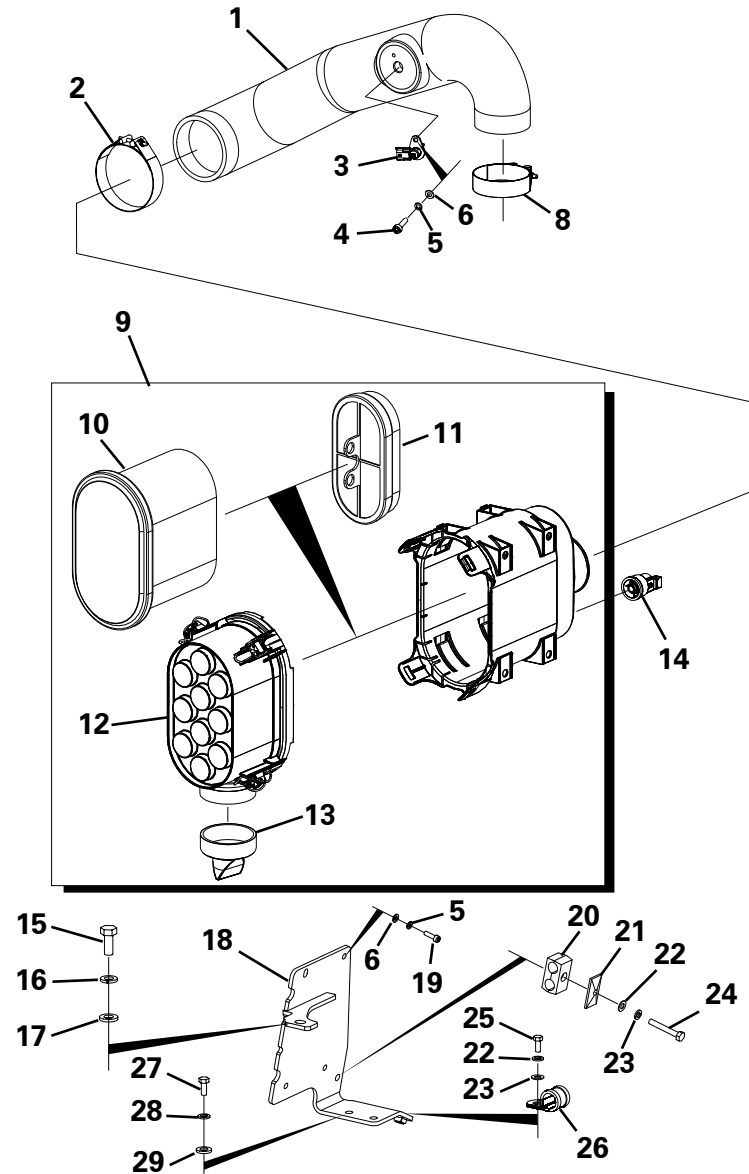

AIR CLEANER ASSEMBLY

Item	Part No.	Description	Qty	U/M
* 1	T107231	AIR CLEANER HOSE	1.0	EA
2	T104412	T BOLT CLAMP	1.0	EA
3	T54341	SENSOR - AIR TEMPERATURE	1.0	EA
4	T104533	SOCKET HEAD CAP SCREW	1.0	EA
5	T14837	SPRING WASHER	5.0	EA
6	T13911	WASHER	5.0	EA
* 8	T52555	T BOLT CLAMP	1.0	EA
9	T104279	AIR CLEANER	1.0	EA
10	T54267	FILTER ASSY	1.0	EA
11	T54266	SAFETY ELEMENT ASSY	1.0	EA
12	T54268	PRE CLEANER ASSY	1.0	EA
13	T54269	VALVE	1.0	EA
14	T104366	ELECTRICAL RESTRICTION INDICATOR	1.0	EA
15	T102903	SET SCREW	1.0	EA
16	T14080	SPRING WASHER	1.0	EA
17	T14748	WASHER	1.0	EA
* 18	T107723	AIR CLEANER BRACKET	1.0	EA
19	T16495	SOCKET HEAD CAP SCREW	4.0	EA
20	T104331	PIPE CLAMP	1.0	EA
21	T102170	PIPE CLAMP COVER PLATE	1.0	EA
22	T12973	WASHER	2.0	EA
23	T12972	SPRING WASHER	2.0	EA
24	T15326	BOLT	1.0	EA
25	T12694	SET SCREW	1.0	EA
26	T9914	P CLIP	1.0	EA
27	T7466	SET SCREW	2.0	EA
28	T13362	SPRING WASHER	2.0	EA
29	T15819	WASHER	2.0	EA