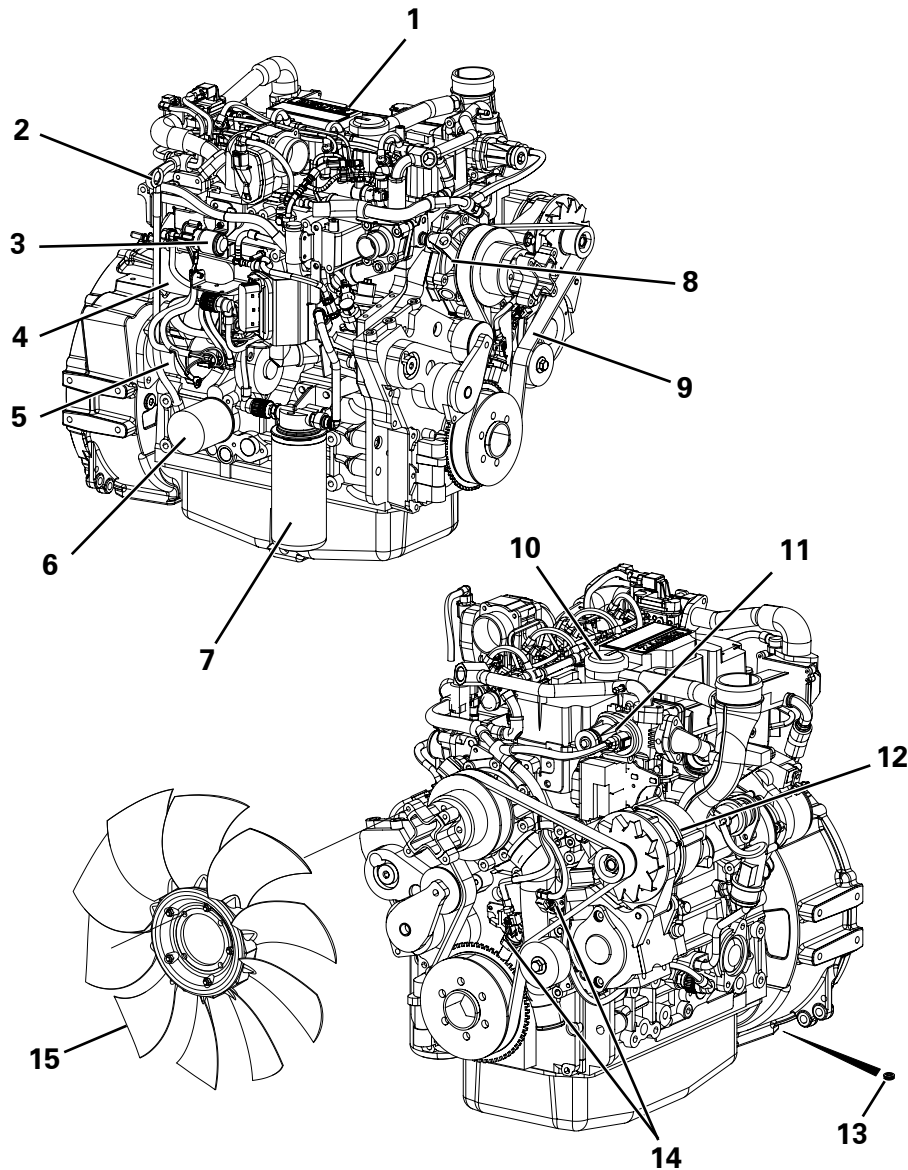

ENGINE & ACCESSORIES

Item	Part No.	Description	Qty	U/M
* 1	T107389	ENGINE	1.0	EA
2	T54309	DIPSTICK	1.0	EA
3	T54393	RELAY - STARTER	1.0	EA
4	T54351	OIL COOLER	1.0	EA
5	T54843	STARTER MOTOR	1.0	EA
6	T54314	OIL FILTER	1.0	EA
7	T54315	FUEL FILTER	1.0	EA
8	T54845	WATER PUMP	1.0	EA
9	T54844	V-BELT	1.0	EA
10	T54313	FILLER CAP	1.0	EA
11	T54353	EGR VALVE	1.0	EA
12	T54842	ALTERNATOR	1.0	EA
13	T104658	GROMMET	1.0	EA
14	T54323	SPEED SENSOR	2.0	EA
15	T106296	FAN - MULTI WING	1.0	EA