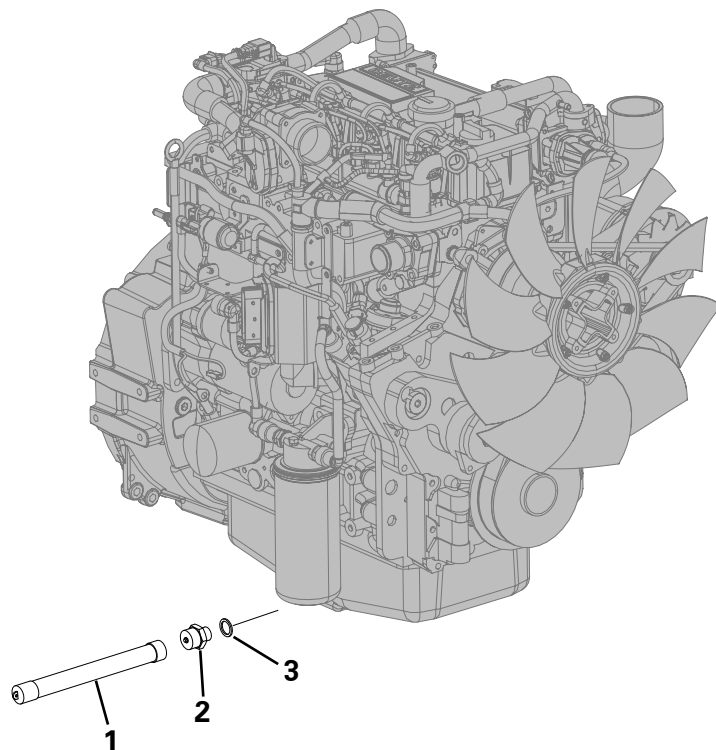

TUV - ENGINE OIL DRAIN TUBE

Item	Part No.	Description	Qty	U/M
1	T17210	DRAIN HOSE ADAPTOR	1.0	EA
2	T104639	DRAIN PLUG	1.0	EA
3	T104640	COPPER WASHER	1.0	EA