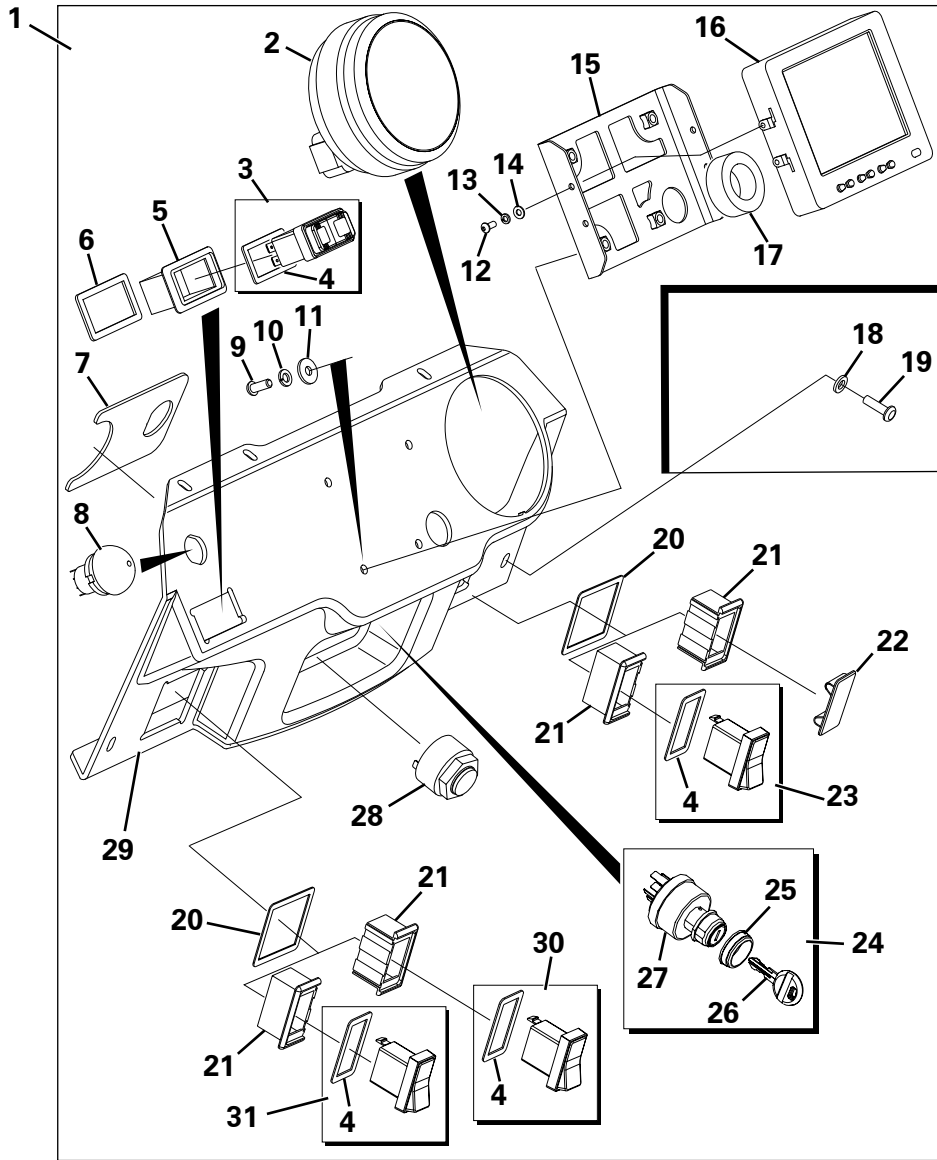

DASH PANEL ASSEMBLY

Item	Part No.	Description	Qty	U/M
* 1	T107062	DASH PANEL ASSY	1.0	EA
* 2	T107060	SPOT DISPLAY	1.0	EA
3	T106192	INDICATOR SWITCH	1.0	EA
4	T52304	SWITCH SEAL	4.0	EA
5	T102798	SWITCH MOUNTING PANEL	1.0	EA
6	T106195	MOUNTING PANEL GASKET	1.0	EA
7	T104657	IGNITION SWITCH BACKING PLATE	1.0	EA
8	T52302	HORN PUSH	1.0	EA
9	T19840	BUTTON HEAD SOCKET SCREW	4.0	EA
10	T14837	SPRING WASHER	4.0	EA
11	T15830	HEAVY DUTY WASHER	4.0	EA
12	T106197	SECURITY SCREW	4.0	EA
13	T19582	SPRING WASHER	4.0	EA
14	T16956	WASHER	4.0	EA
15	T106190	CAMERA MONITOR BRACKET	1.0	EA
16	T105992	CAMERA MONITOR	1.0	EA
17	T106412	GASKET	1.0	EA
18	T13911	WASHER	3.0	EA
19	T100315	DOME HEAD SCREW	3.0	EA
20	T52448	MOUNTING PANEL GASKET	2.0	EA
21	T52446	SWITCH MOUNTING PANEL	4.0	EA
22	T52303	SWITCH BLANK	1.0	EA
23	T100046	HAZARD SWITCH	1.0	EA
24	T104633	IGNITION SWITCH	1.0	EA
25	T104703	KEY CYLINDER NUT (IGNITION)	1.0	EA
26	T104634	IGNITION SWITCH KEY	1.0	EA
27	T104702	KEY CYLINDER (IGNITION)	1.0	EA
28	T100902	BUZZER	1.0	EA
29	T106188	DASH PANEL	1.0	EA
30	T104530	DPF REGENERATION SWITCH	1.0	EA
31	T106193	LIGHT SWITCH	1.0	EA