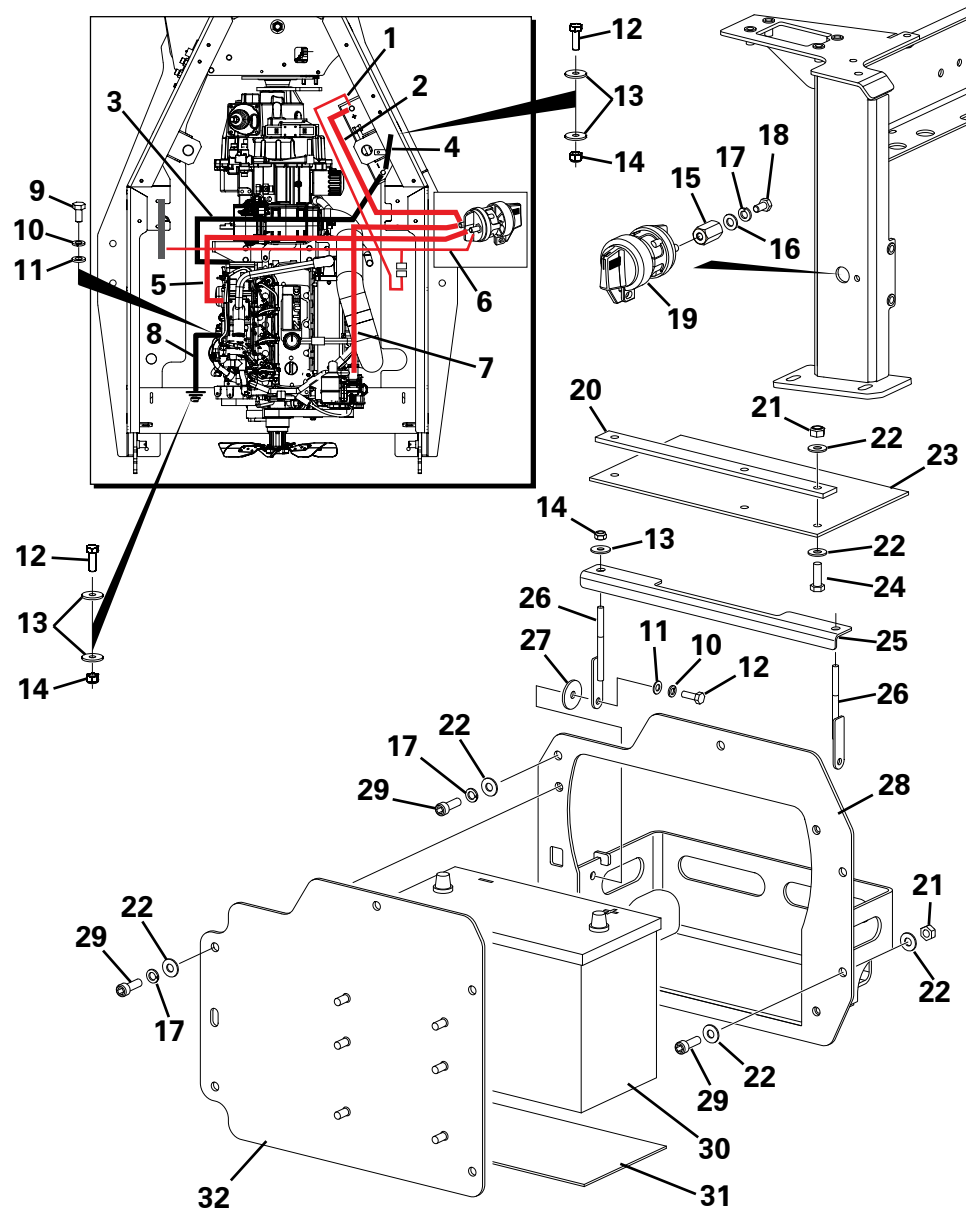

BATTERY BOX ASSEMBLY

Item	Part No.	Description	Qty	U/M
1	T106245	BATTERY CABLE - POSITIVE	1.0	EA
2	T106099	BATTERY CABLE - POSITIVE	1.0	EA
3	T106101	BATTERY CABLE - NEGATIVE	1.0	EA
4	T106102	CABLE CHASSIS - NEGATIVE	1.0	EA
5	T106100	BATTERY CABLE - POSITIVE	1.0	EA
6	T106096	HARNESS - POWER	1.0	EA
7	T106097	BATTERY CABLE - CHARGE	1.0	EA
8	T102057	CHASSIS EARTH CABLE	1.0	EA
9	T11673	SET SCREW	1.0	EA
10	T12972	SPRING WASHER	3.0	EA
11	T12973	WASHER	3.0	EA
12	T12694	SET SCREW	4.0	EA
13	T9345	HEAVY DUTY WASHER	6.0	EA
14	T13457	NYLOC NUT	4.0	EA
15	T105005	TERMINAL EXTENSION	2.0	EA
16	T15819	WASHER	2.0	EA
17	T13362	SPRING WASHER	7.0	EA
18	T9157	SET SCREW	2.0	EA
19	T105036	ISOLATOR SWITCH	1.0	EA
20	T100394	BATTERY COVER RETAINER	1.0	EA
21	T13064	STOVER NUT	2.0	EA
22	T10734	HEAVY DUTY WASHER	15.0	EA
23	T100393	RUBBER BATTERY COVER	1.0	EA
24	T20618	SET SCREW	2.0	EA
25	T105960	BATTERY STRAP	1.0	EA
26	T105961	BATTERY STRAP RETAINER	2.0	EA
27	T8128	HEAVY DUTY WASHER	2.0	EA
28	T105984	FIXED BATTERY BOX	1.0	EA
29	T12820	SOCKET HEAD CAP SCREW	9.0	EA
30	T104273	BATTERY	1.0	EA
31	T12874	BATTERY MAT	1.0	EA
32	T106228	BATTERY BOX DOOR	1.0	EA