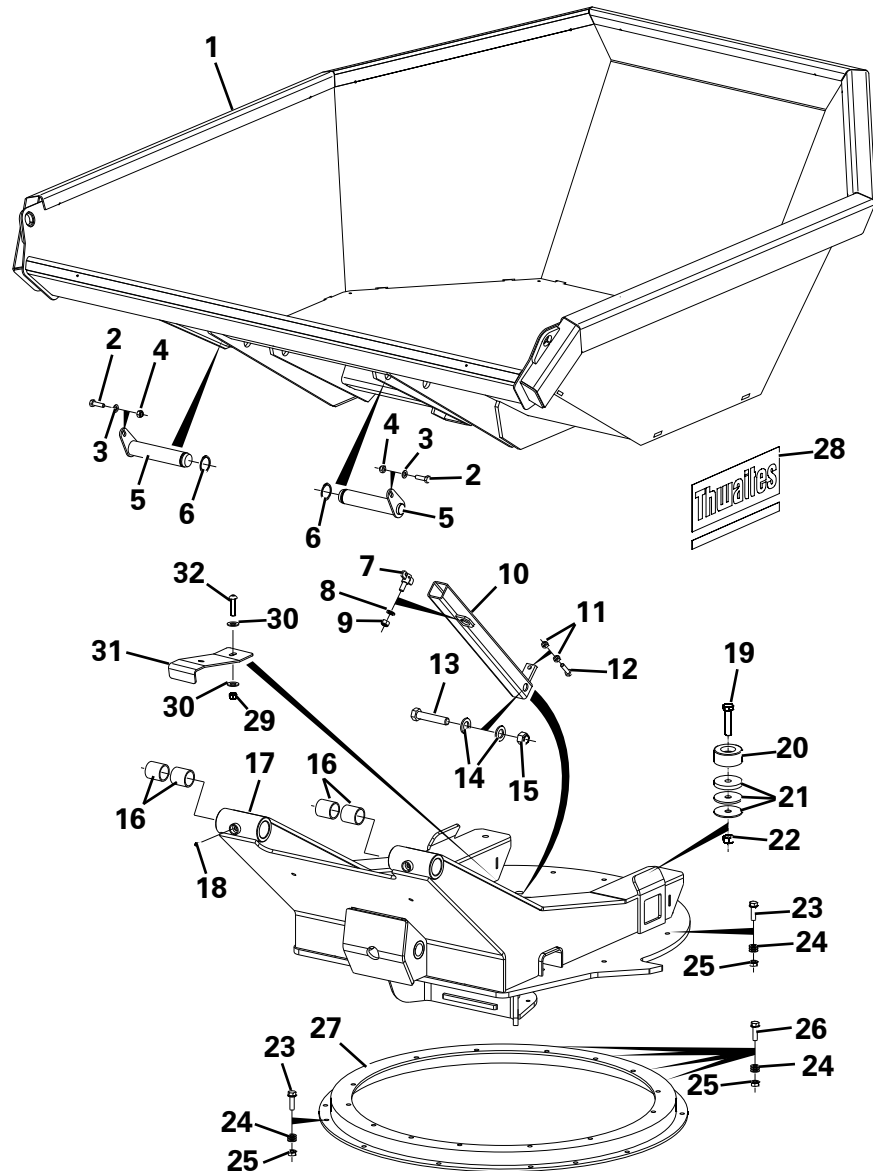

SKIP & SUB CHASSIS ASSEMBLY

Item	Part No.	Description	Qty	U/M
1	T105433	SKIP	1.0	EA
2	T16505	SET SCREW	2.0	EA
3	T10734	HEAVY DUTY WASHER	2.0	EA
4	T13064	PHILIDAS NUT	2.0	EA
5	T100087	SKIP PIVOT PIN	2.0	EA
6	T100099	CIRCLIP	2.0	EA
7	T100384	ANTI-LUCE FITTING	1.0	EA
8	T19809	WASHER	1.0	EA
9	T14283	PHILIDAS NUT	1.0	EA
10	T100235	SKIP PROP ASSY	1.0	EA
11	T12509	NUT	2.0	EA
12	T17079	BOLT	1.0	EA
13	T100404	BOLT	1.0	EA
14	T17306	WASHER	2.0	EA
15	T20325	STOVER NUT	1.0	EA
16	T100029	BUSH	4.0	EA
17	T104056	SUB-CHASSIS	1.0	EA
18	T16586	GREASE NIPPLE	2.0	EA
19	T14909	SET SCREW	2.0	EA
20	T100581	SKIP PAD	2.0	EA
21	T100578	SKIP PAD SPACER 3mm	A/R	EA
	T100303	SKIP PAD SPACER 5mm	A/R	EA
	T100386	SKIP PAD SPACER 10mm	A/R	EA