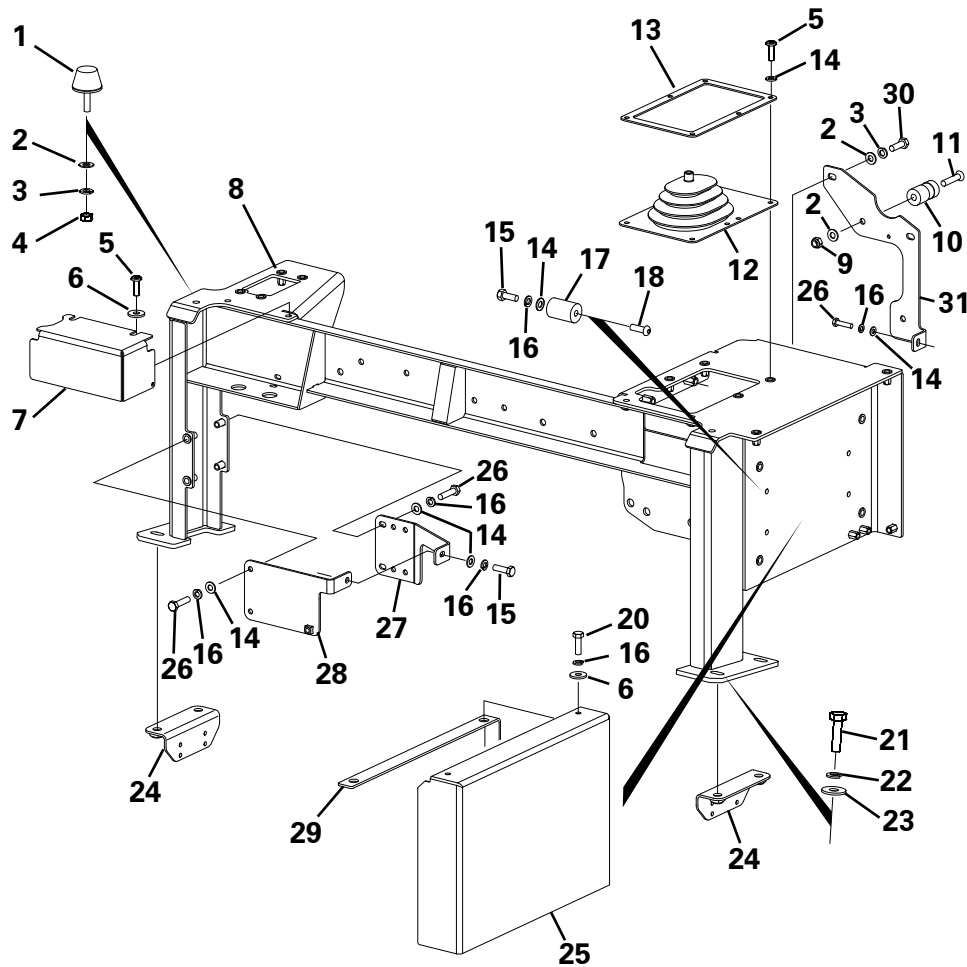

CONTROL MTG BRACE ASSEMBLY

Item	Part No.	Description	Qty	U/M
1	T100214	RUBBER BUFFER	2.0	EA
*	T12973	WASHER	5.0	EA
*	T12972	SPRING WASHER	4.0	EA
4	T9775	NUT	2.0	EA
5	T16492	PAN HEAD SCREW	8.0	EA
6	T15830	HEAVY DUTY WASHER	5.0	EA
7	T102315	BRAKE RESERVOIR COVER	1.0	EA
*	T107541	CROSSBRACE	1.0	EA
9	T13457	NUT NYLOC	2.0	EA
10	T102401	BEACON POST	1.0	EA
11	T17070	SOCKET C/SUNK HD SCREW	1.0	EA
12	T106254	TIPPING LEVER GAITER	1.0	EA
13	T100569	TIPPING GAITER RETAINING PLATE	1.0	EA
*14	T13911	WASHER	15.0	EA
*15	T10917	SET SCREW	5.0	EA
*16	T14837	SPRING WASHER	13.0	EA
17	T106215	BOBBIN	4.0	EA
18	T17105	SOCKET DOME HEAD SCREW	4.0	EA
*20	T16477	SET SCREW	3.0	EA
21	T16505	SET SCREW	4.0	EA
22	T13362	SPRING WASHER	4.0	EA
23	T10734	HEAVY DUTY WASHER	4.0	EA
24	T106383	CROSSBRACE HARNESS BRACKET	2.0	EA
25	T106138	PCB COVER	1.0	EA
*26	T16476	SET SCREW	5.0	EA
*27	T107537	ISOLATOR TERMINAL COVER	1.0	EA
*28	T107536	ISOLATOR TERMINAL COVER	1.0	EA
29	T106787	GASKET - PCB COVER	1.0	EA
*30	T12694	SET SCREW	2.0	EA
*31	T107542	BEACON MOUNT	1.0	EA