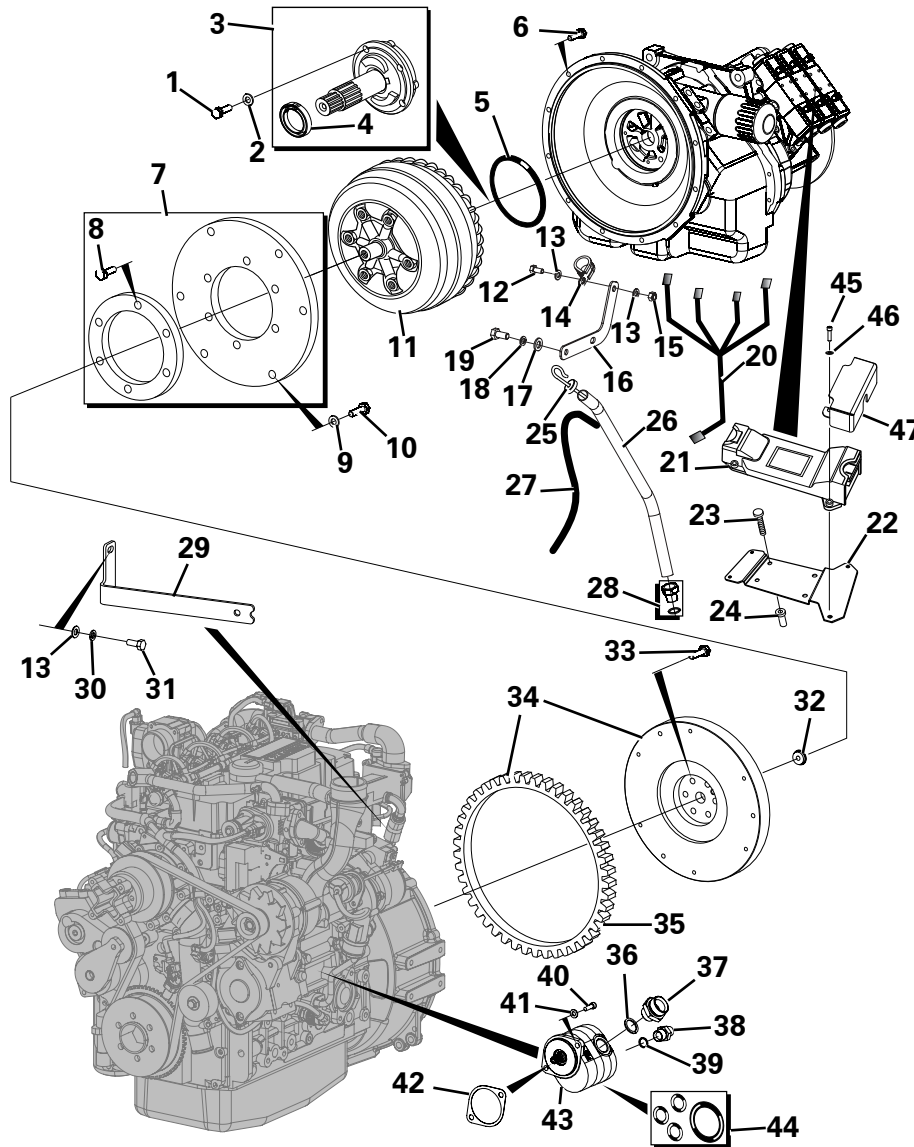

TRANSMISSION DRIVE & HYD PUMP

Item	Part No.	Description	Qty	U/M
* 29	T107724	DIPSTICK BRACKET	1.0	EA
30	T12972	SPRING WASHER	2.0	EA
31	T7465	SET SCREW	2.0	EA
32	T54327	FLYWHEEL HUB	1.0	EA
33	T54378	BOLT	8.0	EA
34	T54376	FLYWHEEL ASSEMBLY	1.0	EA
35	T54377	STARTER RING	1.0	EA
36	T6169	DOWTY WASHER	1.0	EA
37	T104364	ADAPTOR	1.0	EA
38	T15234	ADAPTOR	1.0	EA
39	T5594	DOWTY WASHER	1.0	EA
40	T12820	SOCKET HEAD CAP SCREW	2.0	EA
41	T101878	SCHNORR WASHER	2.0	EA
42	T54337	GASKET HYDRAULIC PUMP	1.0	EA
* 43	T104363	GEAR PUMP	1.0	EA
* 44	T54374	SEAL KIT	1.0	EA
45	T105350	SOCKET HEAD CAP SCREW	2.0	EA
46	T16612	WASHER	2.0	EA
47	T104787	POWERSHIFT ECU COVER	1.0	EA