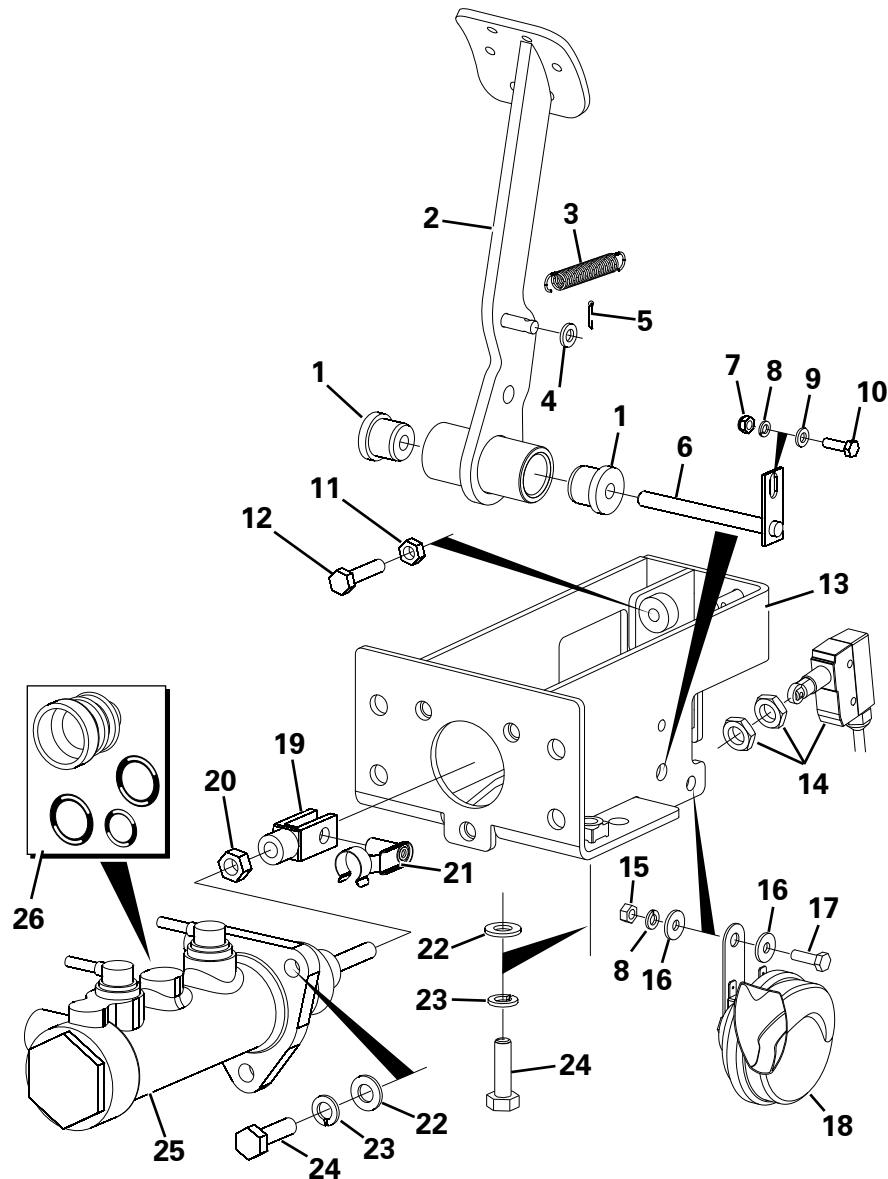

BRAKE PEDAL ASSEMBLY

Item	Part No.	Description	Qty	U/M
1	T100110	BUSH	2.0	EA
2	T106207	BRAKE PEDAL	1.0	EA
3	T100318	BRAKE SPRING	1.0	EA
4	T12973	WASHER	1.0	EA
5	T102540	SPLIT PIN	1.0	EA
6	T100096	PEDAL SHAFT	1.0	EA
7	T10431	NUT	1.0	EA
8	T14837	SPRING WASHER	2.0	EA
9	T13911	WASHER	1.0	EA
10	T16477	SET SCREW	1.0	EA
11	T9775	NUT	1.0	EA
12	T12694	SET SCREW	1.0	EA
13	T106206	MASTER CYLINDER MTG BRKT	1.0	EA
14	T105739	LIMIT SWITCH	1.0	EA
15	T10431	NUT	1.0	EA
16	T15830	HEAVY DUTY WASHER	2.0	EA
17	T16477	SET SCREW	1.0	EA
18	T15110	HORN	1.0	EA
19	T102365	FORK END	1.0	EA
20	T19015	LOCK NUT	1.0	EA
21	T102374	SPRING CLEVIS PIN	1.0	EA
22	T15819	WASHER	5.0	EA
23	T13362	SPRING WASHER	5.0	EA
24	T16505	SET SCREW	5.0	EA
25	T100410	MASTER CYLINDER	1.0	EA
26	T52603	SEAL KIT	1.0	EA