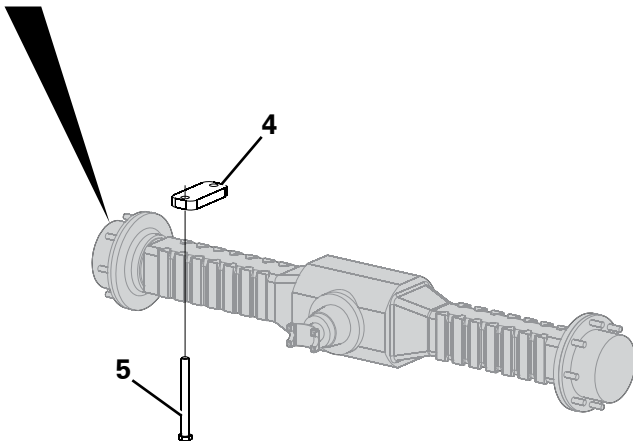

WHEEL ASSEMBLY (HI FLOAT)

Item	Part No.	Description	Qty	U/M
1	T102595	WHEEL ASSY HI-FLOAT	4.0	EA
2	T101494	TYRE	1.0	EA
3	T101481	WHEEL RIM	1.0	EA
4	T102364	CLAMP PLATE	4.0	EA
5	T102597	BOLT	8.0	EA