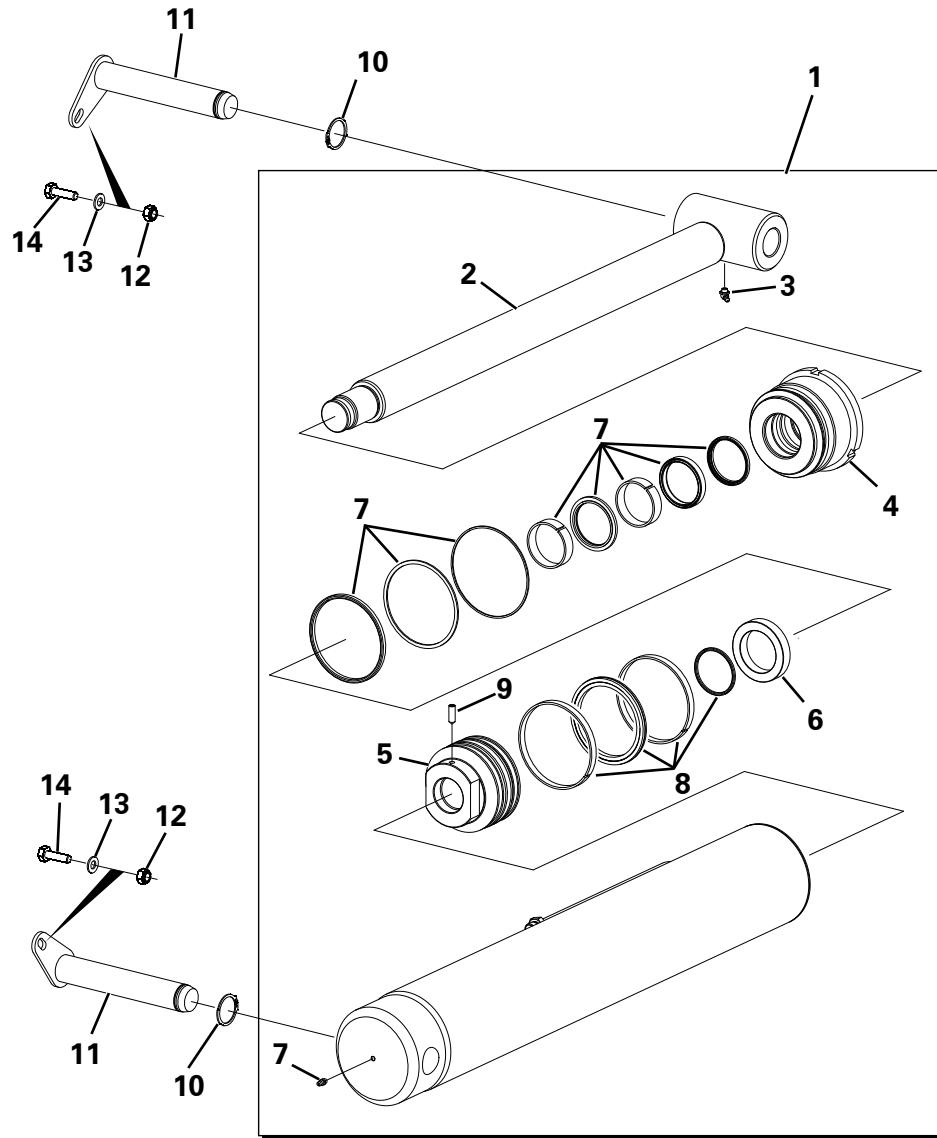

TIPPING RAM ASSEMBLY

Item	Part No.	Description	Qty	U/M
1	T104865	TIPPING RAM	1.0	EA
2	T54493	ROD ASSY	1.0	EA
3	T53780	GREASE NIPPLE	1.0	EA
4	T53458	GLAND	1.0	EA
5	T53459	PISTON HEAD	1.0	EA
6	T53456	SPACER	1.0	EA
7	T53445	GREASE NIPPLE	1.0	EA
8	T53457	SEAL KIT	1.0	EA
9	T53954	SET SCREW	1.0	EA
10	T100098	CIRCLIP	2.0	EA
11	T100089	TIPPING RAM PIN	2.0	EA
12	T13064	STOVER NUT	2.0	EA
13	T15819	WASHER	2.0	EA
14	T12761	BOLT	2.0	EA