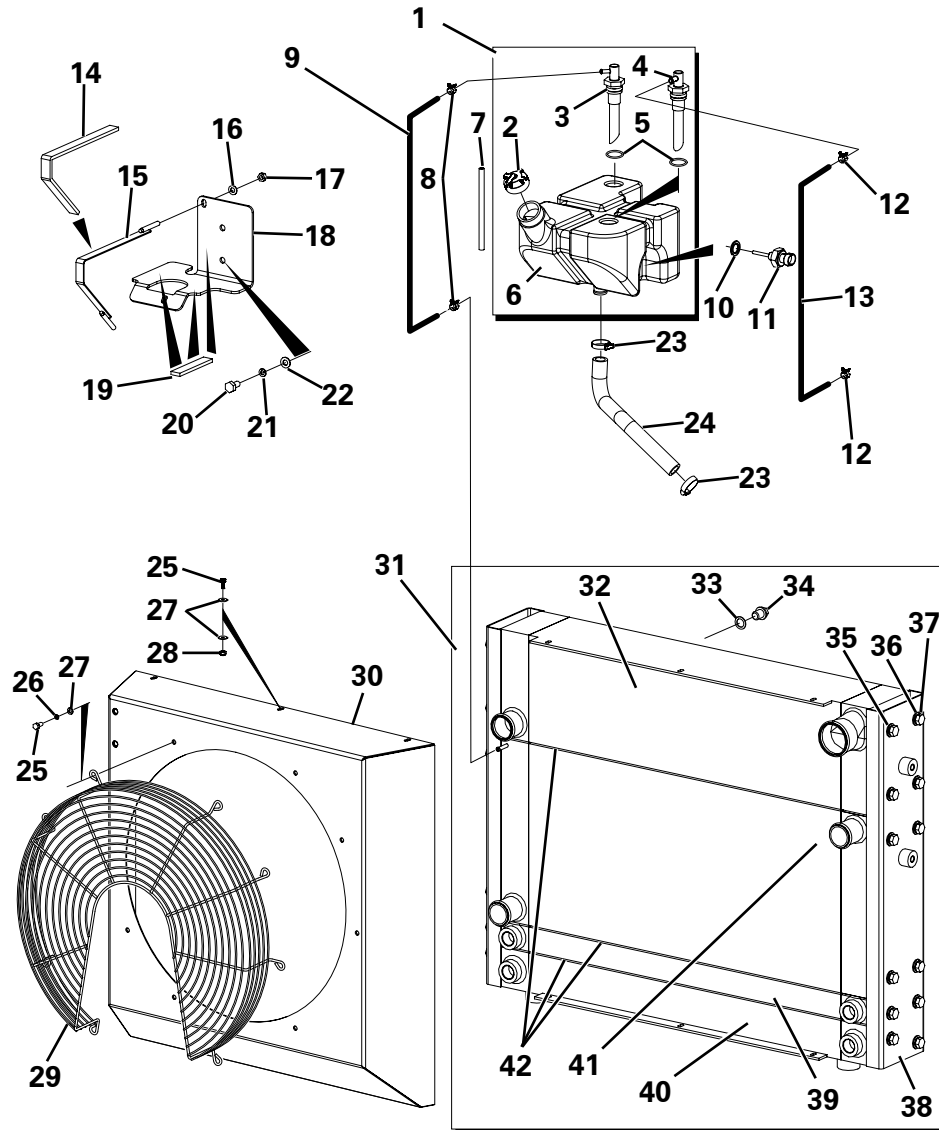

RADIATOR ASSEMBLY

Item	Part No.	Description	Qty	U/M
1	T104428	EXPANSION TANK ASSY	1.0	EA
2	T102097	EXPANSION TANK CAP	1.0	EA
3	T54285	RETURN ELBOW - RADIATOR	1.0	EA
4	T54284	RETURN ELBOW - ENGINE	1.0	EA
5	T54300	O RING	2.0	EA
6	T54279	EXPANSION TANK	1.0	EA
7	T104367	RADIATOR OVERFLOW PIPE	1.0	EA
8	T104552	SPRING BAND CLAMP	2.0	EA
9	T104547	HOSE EXPANSION TANK TO RADIATOR	1.0	EA
10	T100797	DOWTY WASHER	1.0	EA
11	T104651	COOLANT LEVEL SWITCH	1.0	EA
12	T100421	SPRING BAND CLAMP	2.0	EA
13	T104546	HOSE EXPANSION TANK TO ENGINE	1.0	EA
14	T52806	FOAM STRIP	1.0	EA
15	T104441	EXPANSION BOTTLE STRAP	1.0	EA
16	T12973	WASHER	2.0	EA
17	T19007	NUT	2.0	EA
18	T104440	EXPANSION BOTTLE BRACKET	1.0	EA
19	T52660	FOAM STRIP	3.0	EA
20	T9157	SET SCREW	2.0	EA
21	T13362	SPRING WASHER	2.0	EA
22	T15819	WASHER	2.0	EA
23	T105352	JUBILEE CLIP	2.0	EA
24	T104432	EXPANSION BOTTLE HOSE	1.0	EA