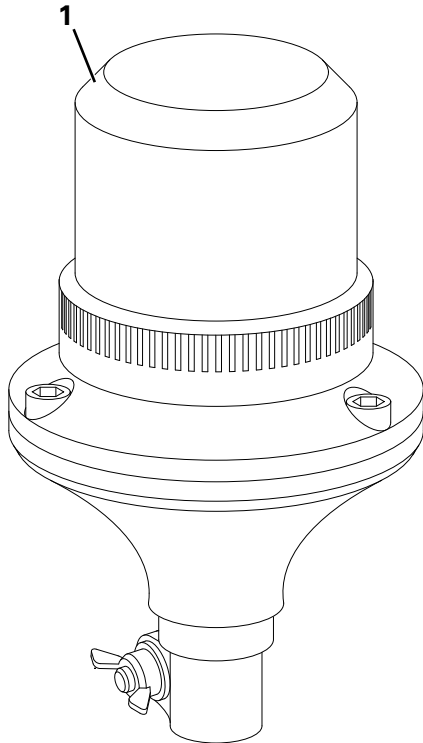

LED BEACON (R65)

Item	Part No.	Description	Qty	U/M
1	T105578	LED BEACON - AMBER	1.0	EA