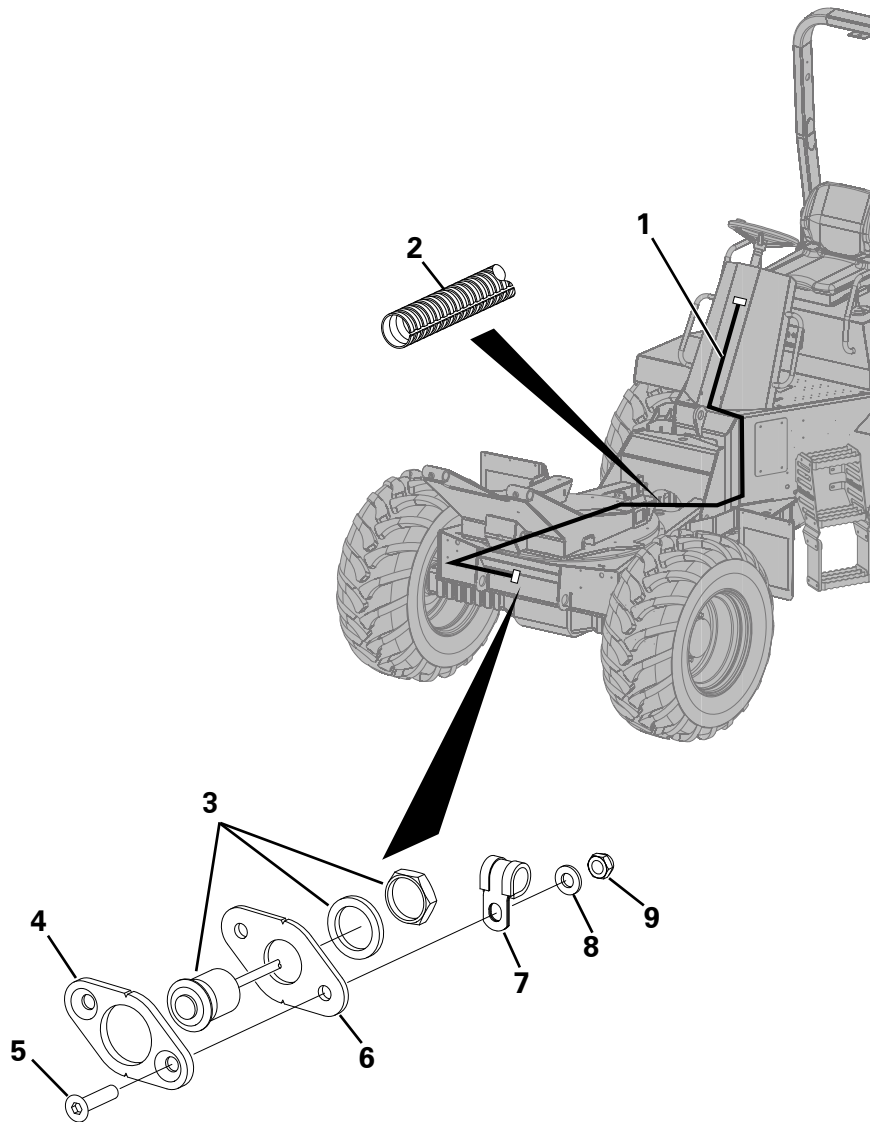

FRONT CAMERA

Item	Part No.	Description	Qty	U/M
1	T105994	CAMERA CABLE - 5M	1.0	EA
2	M1077	CABLE CONDUIT - SPLIT	A/R	EA
3	T105993	CAMERA BULLET STYLE	1.0	EA
4	T106110	CAMERA MOUNT TOP PLATE	1.0	EA
5	T17070	SOCKET C.SUNK HD SCREW	2.0	EA
6	T106109	CAMERA MOUNT BASE PLATE	1.0	EA
7	T11514	P CLIP	1.0	EA
8	T12973	WASHER	2.0	EA
9	T19007	STOVER NUT	2.0	EA