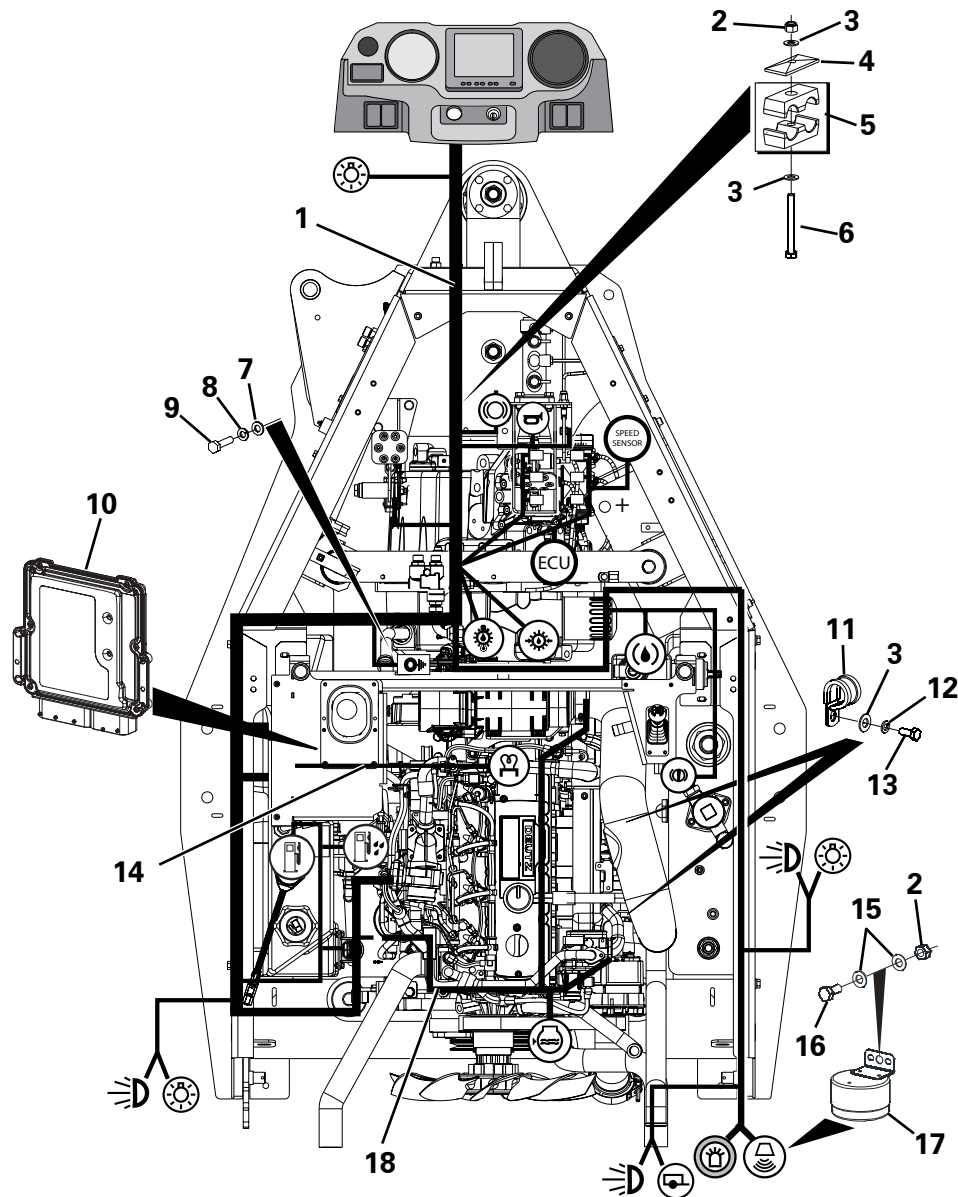

VEHICLE HARNESS

Item	Part No.	Description	Qty	U/M
1	T106065	HARNESS - POWERSHIFT	1.0	EA
2	T13457	NYLOC NUT	2.0	EA
3	T9345	HEAVY DUTY WASHER	4.0	EA
4	T101901	COVER PLATE	2.0	EA
5	T102605	PIPE CLAMP	1.0	EA
6	T16666	BOLT	1.0	EA
7	T19809	WASHER	1.0	EA
8	T14080	SPRING WASHER	1.0	EA
9	T102903	SET SCREW	1.0	EA
10	◆	ECU UNIT	1.0	EA
11	T9914	P CLIP	2.0	EA
12	T12972	SPRING WASHER	2.0	EA
13	T7465	BOLT	2.0	EA
14	T106098	CABLE - GLOW PLUGS	1.0	EA
15	T12973	WASHER	2.0	EA
16	T12694	SET SCREW	1.0	EA
17	T101887	REVERSE ALARM	1.0	EA
18	T106091	HARNESS - ENGINE	1.0	EA

◆ Awaiting supplier information please contact Thwaites parts department