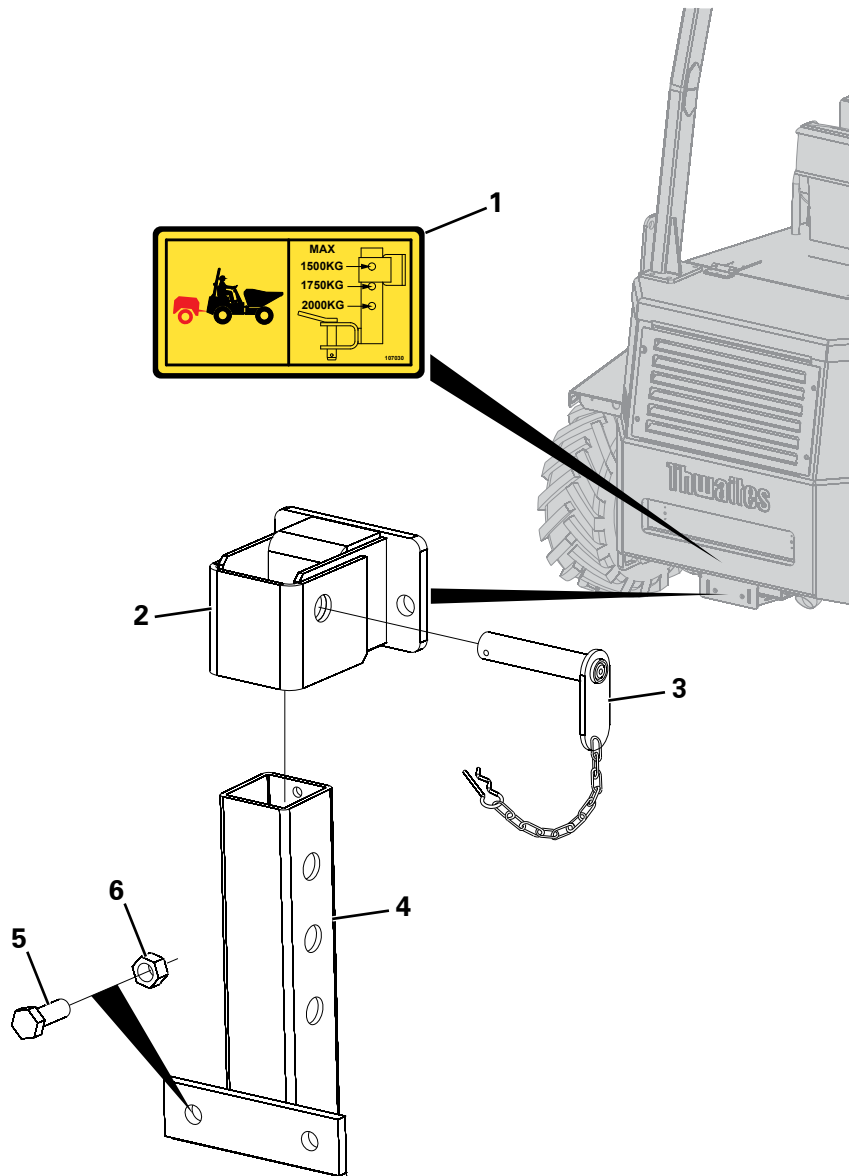

ADJUSTABLE TOW BRACKET

Item	Part No.	Description	Qty	U/M
1	T107030	ADJ TOW HITCH DECAL	1.0	EA
2	T100418	ADJ TOWING (FIXED) BRKT	1.0	EA
3	T19559	ADJ TOW BRKT RETAINING	1.0	EA
4	T100419	ADJ TOWING (MOVABLE) BRKT	1.0	EA
5	T11316	SET SCREW	2.0	EA
6	T14910	STOVER NUT	2.0	EA