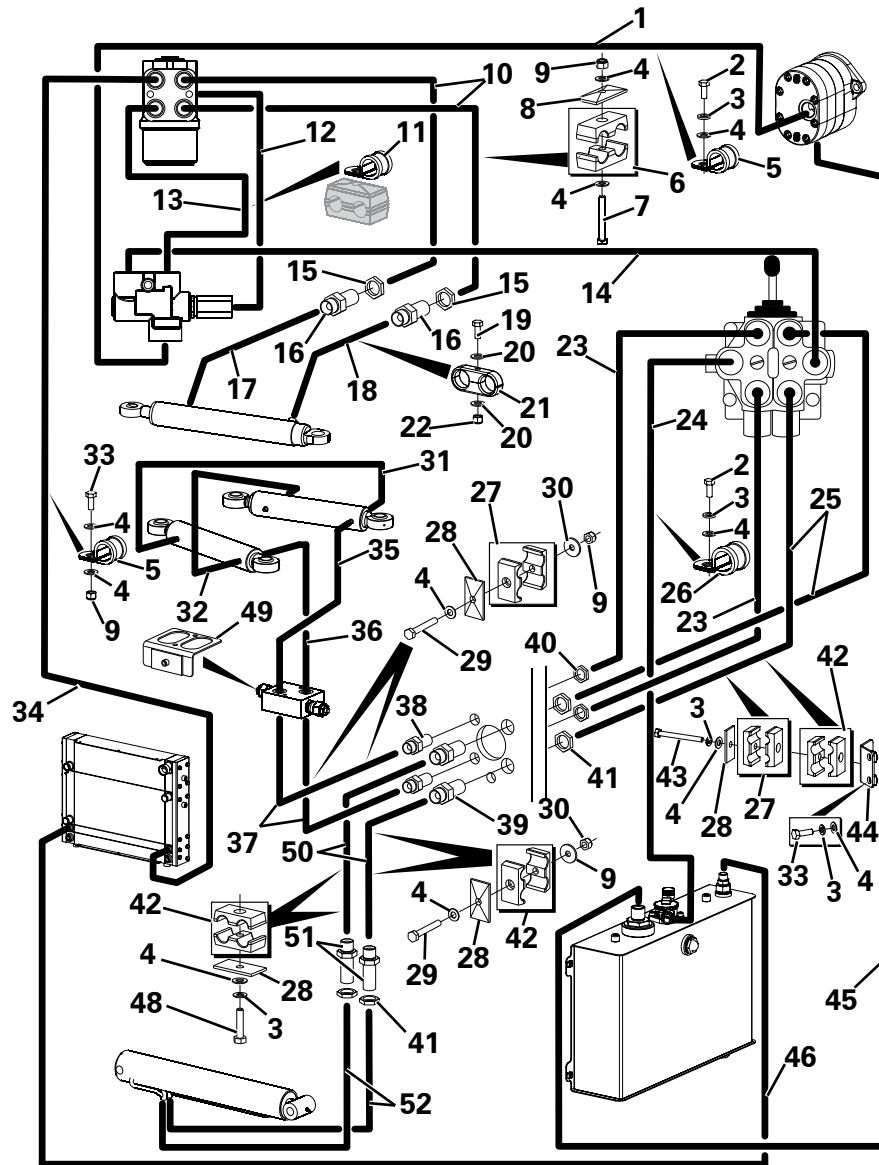

HYDRAULIC CIRCUIT

Item	Part No.	Description	Qty	U/M
1	T104459	HYD HOSE	1.0	EA
2	T7465	BOLT	2.0	EA
3	T12972	SPRING WASHER	7.0	EA
4	T12973	WASHER	17.0	EA
5	T9914	P CLIP	2.0	EA
6	T104555	PIPE CLAMP	1.0	EA
7	T102422	BOLT	1.0	EA
8	T101901	CLAMP COVER PLATE	1.0	EA
9	T13457	NYLOC NUT	6.0	EA
10	T106341	HYD HOSE	2.0	EA
11	T11452	P CLIP	1.0	EA
12	T102587	HYD HOSE	1.0	EA
13	T102586	HYD HOSE	1.0	EA
14	T102585	HYD HOSE	1.0	EA
15	T52553	LOCKNUT	2.0	EA
16	T13523	ADAPTOR	2.0	EA
17	T106345	HOSE	1.0	EA
18	T106344	HOSE	1.0	EA
19	T17155	BOLT	1.0	EA
20	T13911	WASHER	2.0	EA
21	T104557	PIPE CLAMP	1.0	EA
22	T16481	NUT	1.0	EA
23	T100182	HOSE	2.0	EA